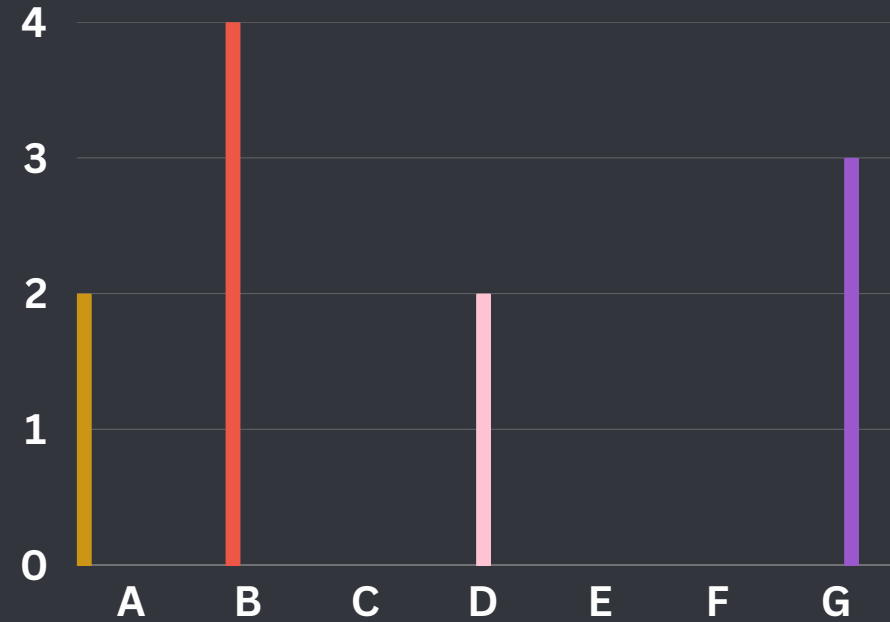

Consolidated Report

March 04-10,2024

LAW ENFORCEMENT AND APPREHENSIONS

UNREGISTERED ILLEGAL FISHING A	FISHING IN A PROHIBITED AREA (MPA) B	TAKING OF PROHIBITED SPECIES C	USE OF PROHIBITED GEARS D	COMPRESSOR FISHING E	DESTRUCTIVE PRACTICES F	OTHERS G	TOTAL
2	4	0	2	0	0	3	0