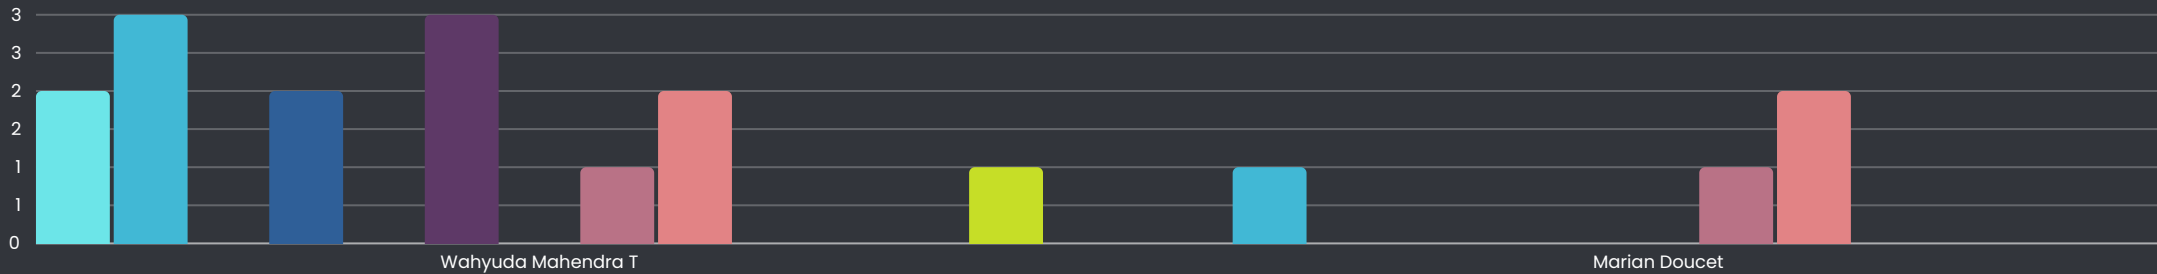

Ranger Performance Track

March 04-10,2024

LAW ENFORCEMENT AND APPREHENSIONS

MONITORING, PATROLLING & SURVEILLANCE

RANGER	UNREG ILLEGAL FISHING	FISHING IN PROHIBITED AREA (MPA)	TAKING OF PROHIBITED SPECIES	USE OF PROHIBITED GEARS	COMPRESSOR FISHING	OTHERS	DESTRUCTIVE PRACTICES	MARINE WILDLIFE SIGHTINGS	INFRASTRUCTURE AND ASSETS	RESEARCH AND STUDIES	COMMUNITY SUPPORT	THREATS ON HABITAT	OUTREACH	SUB TOTAL
<i>Wahyuda Mahendra T</i>	2	3	0	2	0	3	0	1	2	0	0	0	1	14
<i>Marian Doucet</i>	0	1	0	0	0	0	0	1	2	0	0	0	0	4