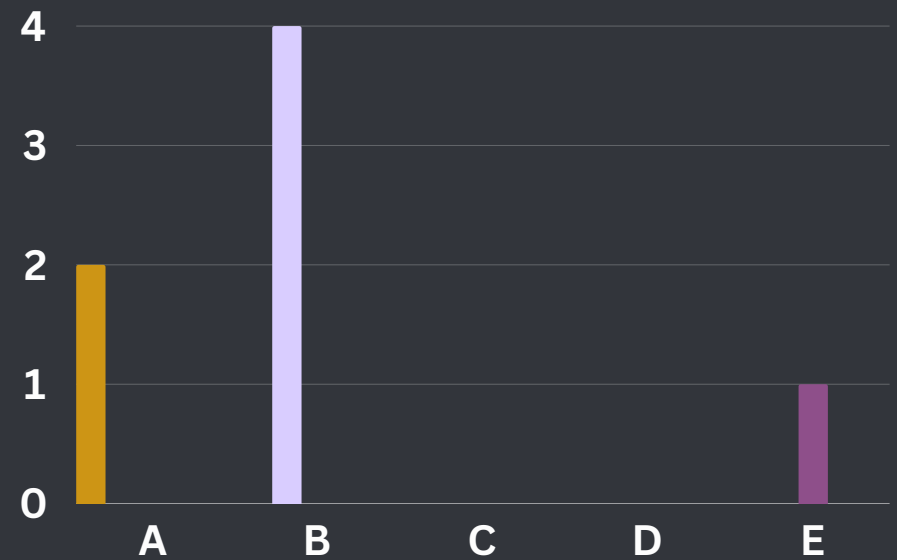

MONITORING, PATROLLING AND SURVEILLANCE

MARINE WILDWIFE SIGHTINGS A	INFRASTRUCTURE AND ASSETS B	RESEARCH AND STUDIES C	COMMUNITY SUPPORT D	THREATS ON HABITAT E	OUTREACH E	TOTAL
2	4	0	0	0	1	0