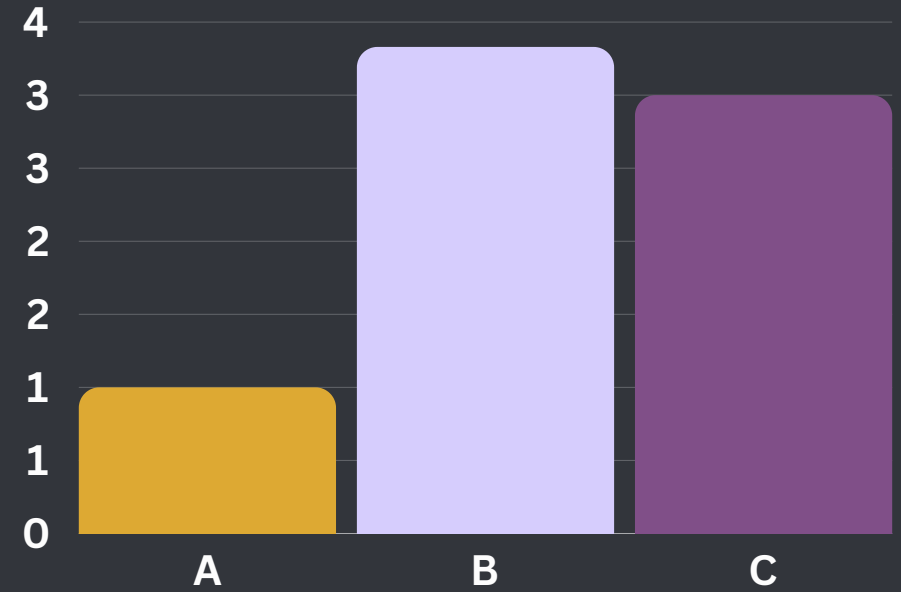

Consolidated Report

March 04-10,2024

FOOT PATROL

NO. OF PATROLS A	TOTAL KMS B	TOTAL HRS C
1	3.33	3