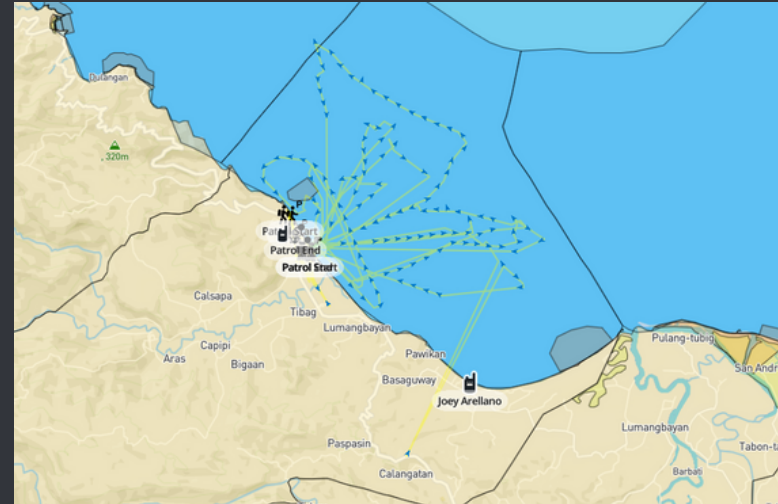

FOOT PATROL

NO. OF PATROLS A	TOTAL KMS B	TOTAL HRS C
2	1.06	3.37