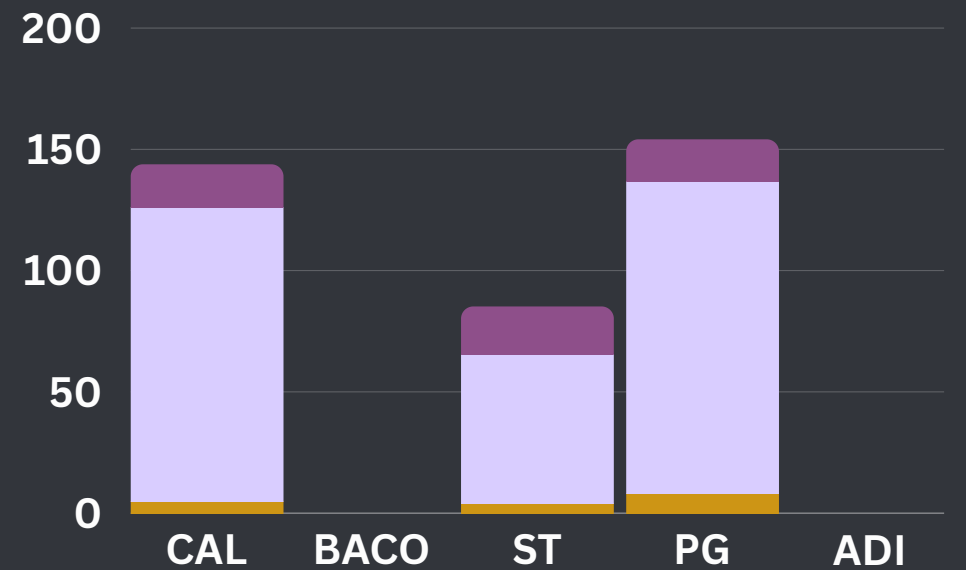

SEABOURN PATROL

MUNICIPALITY	NO. OF PATROLS A	TOTAL KMS B	TOTAL HRS C
CALAPAN	5	120.83	18
BACO	0	0	0
SAN TEODORO	4	61.22	20
PUERTO GALERA	8	128.73	17.4
ABRA DE ILOG	0	0	0
TOTAL	17	310.78	55.4