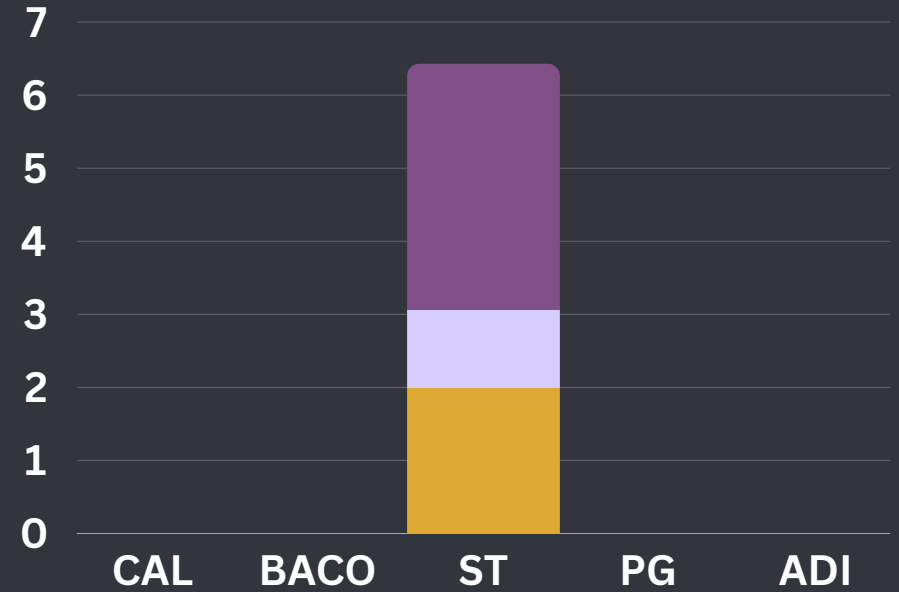

Consolidated Report

March 04-10,2024

FOOT PATROL

MUNICIPALITY	NO. OF PATROLS A	TOTAL KMS B	TOTAL HRS C
CALAPAN	0	0	0
BACO	0	0	0
SAN TEODORO	2	1.06	3.37
PUERTO GALERA	0	0	0
ABRA DE ILOG	0	0	0
TOTAL	2	1.06	3.37