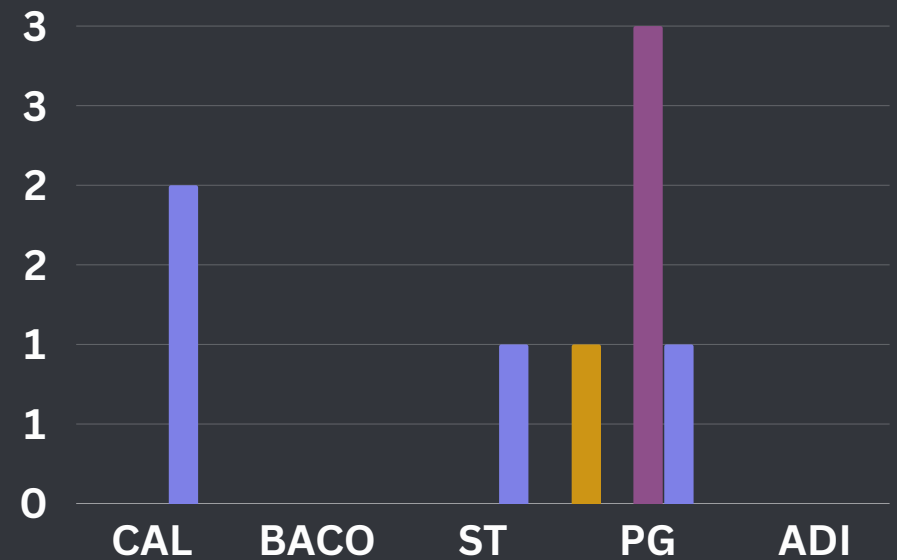

MONITORING, PATROLLING AND SURVEILLANCE

MUNICIPALITY	MARINE WILDWIFE SIGHTINGS A	INFRASTRUCTURE AND ASSETS B	RESEARCH AND STUDIES C	COMMUNITY SUPPORT D	THREATS ON HABITAT E	TOTAL
CALAPAN	0	0	0	2	0	2
BACO	0	0	0	0	0	0
SAN TEODORO	0	0	0	1	0	1
PUERTO GALERA	1	0	3	1	0	5
ABRA DE ILOG	0	0	0	0	0	0
TOTAL	1	0	3	4	0	8