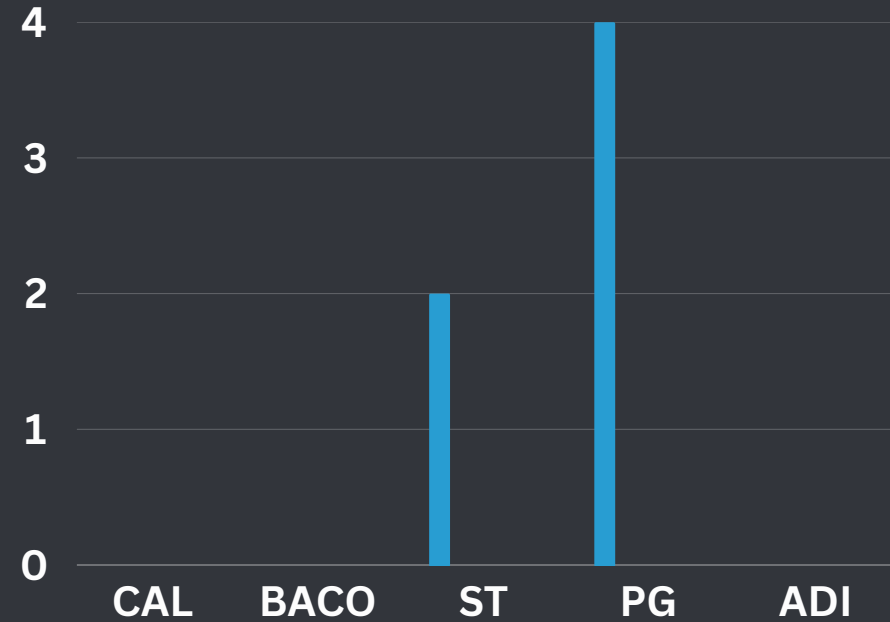

Consolidated Report

March 04-10,2024

LAW ENFORCEMENT AND APPREHENSIONS

MUNICIPALITY	UNREGISTERED ILLEGAL FISHING A	FISHING IN A PROHIBITED AREA (MPA) B	TAKING OF PROHIBITED SPECIES C	USE OF PROHIBITED GEARS D	COMPRESSOR FISHING E	DESTRUCTIVE PRACTICES F	OTHERS G	TOTAL
CALAPAN	0	0	0	0	0	0	0	0
BACO	0	0	0	0	0	0	0	0
SAN TEODORO	0	2	0	0	0	0	0	2
PUERTO GALERA	0	4	0	0	0	0	0	4
ABRA DE ILOG	0	0	0	0	0	0	0	0
TOTAL	0	6	0	0	0	0	0	6