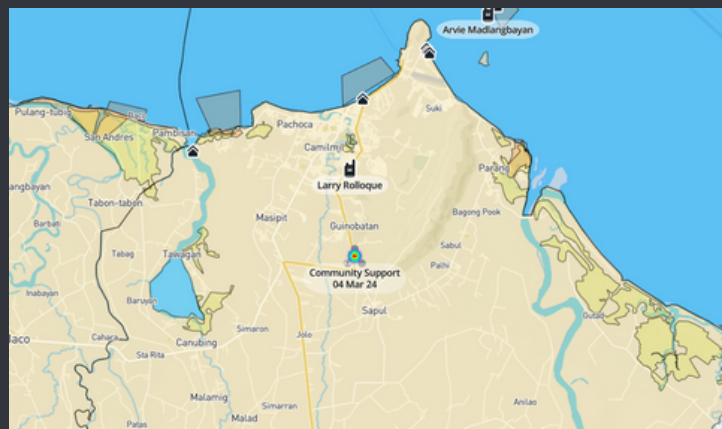

LAW ENFORCEMENT AND APPREHENSIONS

UNREGISTERED ILLEGAL FISHING A	FISHING IN A PROHIBITED AREA (MPA) B	TAKING OF PROHIBITED SPECIES C	USE OF PROHIBITED GEARS D	COMPRESSOR FISHING E	DESTRUCTIVE PRACTICES F	OTHERS G
0	0	0	0	0	0	0

NO RECORDS FOUND

FOOT PATROL

NO. OF PATROLS A	TOTAL KMS B	TOTAL HRS C
0	0	0

NO RECORDS FOUND

MONITORING, PATROLLING AND SURVEILLANCE

MARINE WILDLIFE SIGHTINGS A	INFRASTRUCTURE AND ASSETS B	RESEARCH AND STUDIES C	COMMUNITY SUPPORT D	THREATS ON HABITAT E
0	0	0	2	0