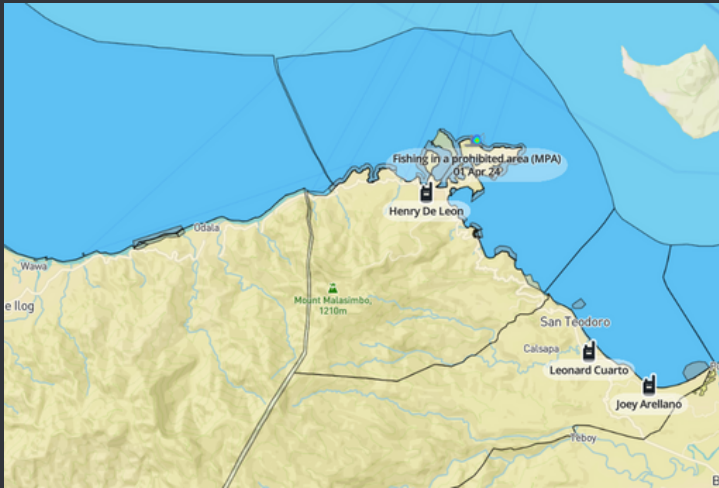

SEABOURN PATROL

NO. OF PATROLS A	TOTAL KMS B	TOTAL HRS C
0	0	0

NO RECORDS FOUND

Puerto Galera

April 1-7, 2024

LAW ENFORCEMENT AND APPREHENSIONS

UNREGISTERED ILLEGAL FISHING A	FISHING IN A PROHIBITED AREA (MPA) B	TAKING OF PROHIBITED SPECIES C	USE OF PROHIBITED GEARS D	COMPRESSOR FISHING E	DESTRUCTIVE PRACTICES F	OTHERS G
0	1	0	0	0	0	0