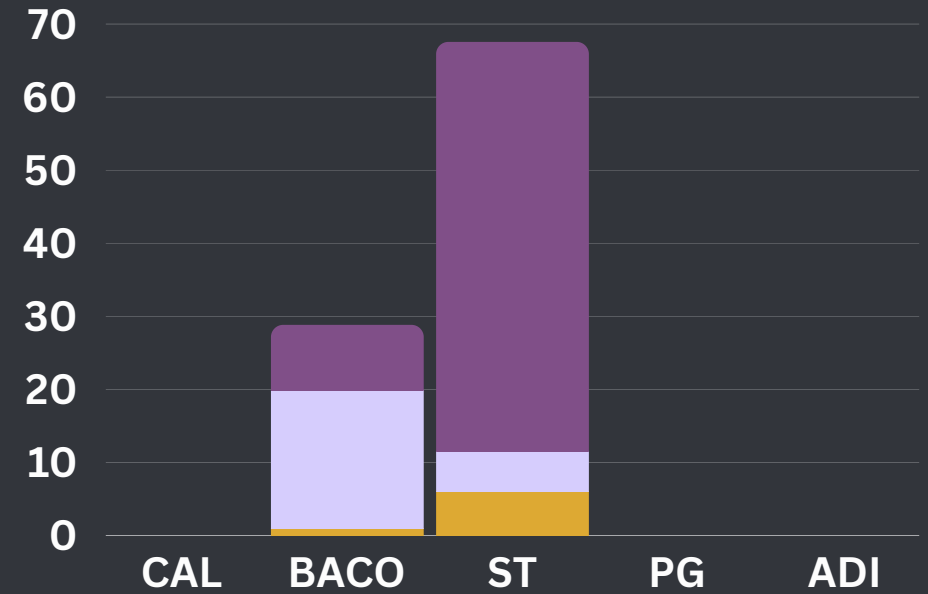

Consolidated Report

April 1-7, 2024

FOOT PATROL

MUNICIPALITY	NO. OF PATROLS A	TOTAL KMS B	TOTAL HRS C
CALAPAN	0	0	0
BACO	1	18.83	9
SAN TEODORO	6	5.55	56.01
PUERTO GALERA	0	0	0
ABRA DE ILOG	0	0	0
TOTAL	7	24.38	65.01