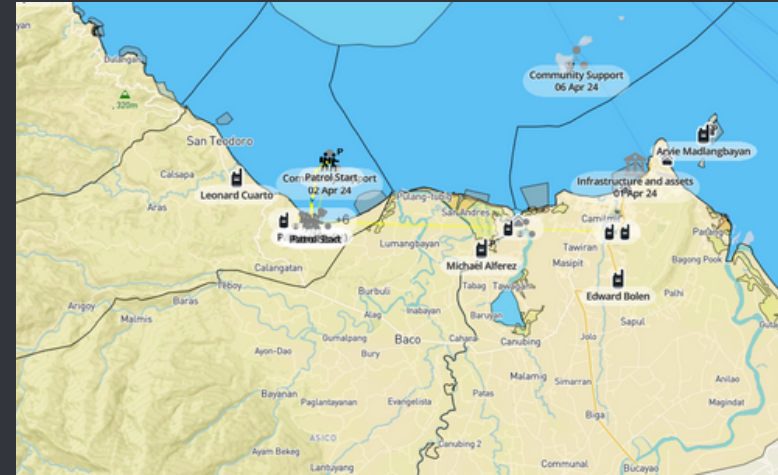

San Teodoro

April 1-7, 2024

LAW ENFORCEMENT AND APPREHENSIONS

UNREGISTERED ILLEGAL FISHING A	FISHING IN A PROHIBITED AREA (MPA) B	TAKING OF PROHIBITED SPECIES C	USE OF PROHIBITED GEARS D	COMPRESSOR FISHING E	DESTRUCTIVE PRACTICES F	OTHERS G
0	0	0	0	0	0	0

NO RECORDS FOUND

FOOT PATROL

NO. OF PATROLS A	TOTAL KMS B	TOTAL HRS C
6	5.55	56.01