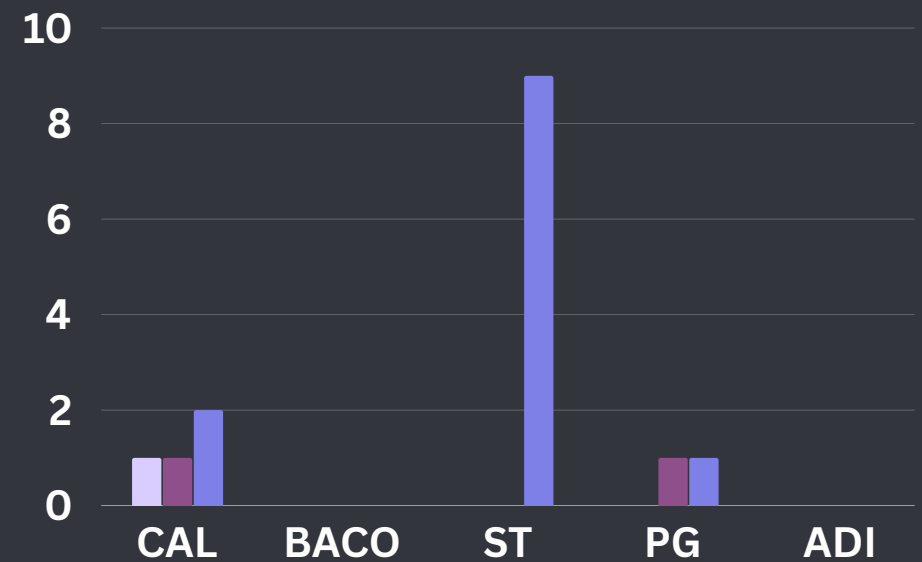

MONITORING, PATROLLING AND SURVEILLANCE

MUNICIPALITY	MARINE WILDLIFE SIGHTINGS A	INFRASTRUCTURE AND ASSETS B	RESEARCH AND STUDIES C	COMMUNITY SUPPORT D	THREATS ON HABITAT E	TOTAL
CALAPAN	0	1	1	2	0	6
BACO	0	0	0	0	0	0
SAN TEODORO	0	0	0	9	0	7
PUERTO GALERA	0	0	1	1	0	2
ABRA DE ILOG	0	0	0	0	0	0
TOTAL	0	1	2	12	0	15