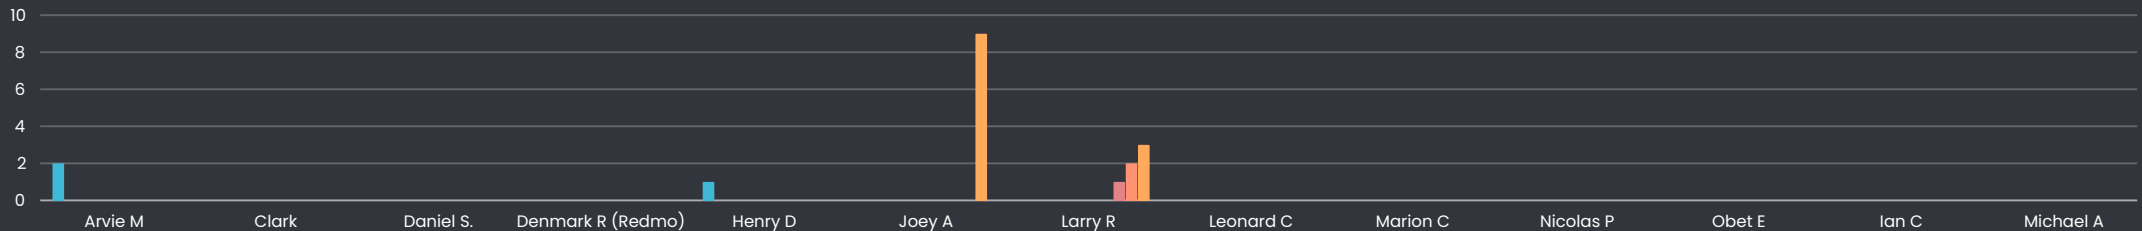

Ranger Performance Track

April 1-7, 2024

LAW ENFORCEMENT AND APPREHENSIONS

MONITORING, PATROLLING & SURVEILLANCE

RANGER	UNREG ILLEGAL FISHING	FISHING IN PROHIBITED AREA (MPA)	TAKING OF PROHIBITED SPECIES	USE OF PROHIBITED GEARS	COMPRESSOR FISHING	OTHERS	DESTRUCTIVE PRACTICES	MARINE WILDLIFE SIGHTINGS	INFRASTRUCTURE AND ASSETS	RESEARCH AND STUDIES	COMMUNITY SUPPORT	THREATS ON HABITAT	SUB TOTAL
Arvie M	0	2	0	0	0	0	0	0	0	0	0	0	2
Clark	0	0	0	0	0	0	0	0	0	0	0	0	0
Daniel S.	0	0	0	0	0	0	0	0	0	0	0	0	0
Denmark R (Redmo)	0	0	0	0	0	0	0	0	0	0	0	0	0
Henry D	0	1	0	0	0	0	0	0	0	0	0	0	1
Joey A	0	0	0	0	0	0	0	0	0	0	9	0	9
Larry R	0	0	0	0	0	0	0	0	1	2	3	0	6
Leonard C	0	0	0	0	0	0	0	0	0	0	0	0	0
Marion C	0	0	0	0	0	0	0	0	0	0	0	0	0
Nicolas P	0	0	0	0	0	0	0	0	0	0	0	0	0
Obet E	0	0	0	0	0	0	0	0	0	0	0	0	0
Ian C	0	0	0	0	0	0	0	0	0	0	0	0	0
MICHAEL A	0	0	0	0	0	0	0	0	0	0	0	0	0
SUB TOTAL	0	3	0	0	0	0	0	0	1	2	12	0	18