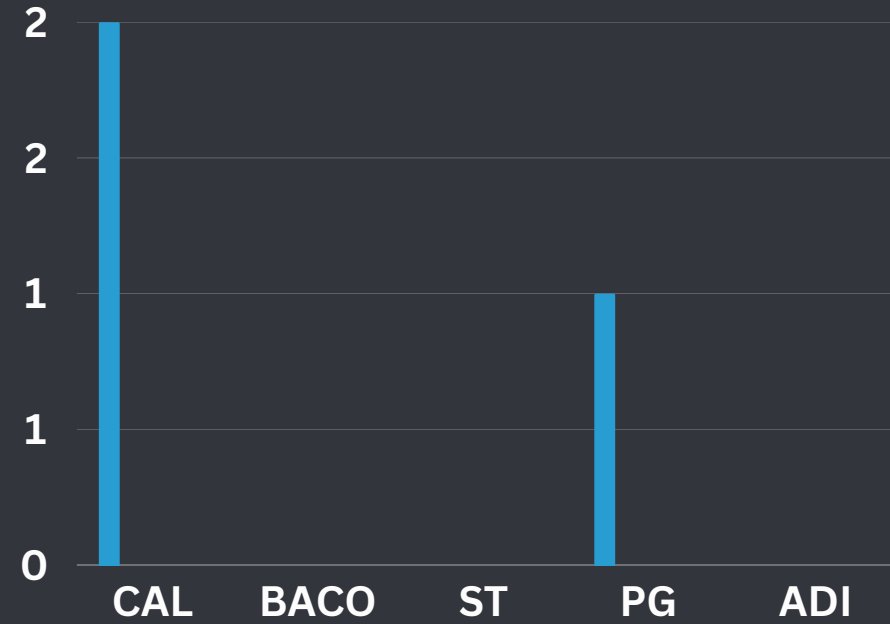

NO RECORDS FOUND

SEABOURN PATROL

NO. OF PATROLS A	TOTAL KMS B	TOTAL HRS C
0	0	0

NO RECORDS FOUND

Consolidated Report

April 1-7, 2024

LAW ENFORCEMENT AND APPREHENSIONS

MUNICIPALITY	UNREGISTERED ILLEGAL FISHING A	FISHING IN A PROHIBITED AREA (MPA) B	TAKING OF PROHIBITED SPECIES C	USE OF PROHIBITED GEARS D	COMPRESSOR FISHING E	DESTRUCTIVE PRACTICES F	OTHERS G	TOTAL
CALAPAN	0	2	0	0	0	0	0	2
BACO	0	0	0	0	0	0	0	0
SAN TEODORO	0	0	0	0	0	0	0	0
PUERTO GALERA	0	1	0	0	0	0	0	1
ABRA DE ILOG	0	0	0	0	0	0	0	0
TOTAL	0	3	0	0	0	0	0	3