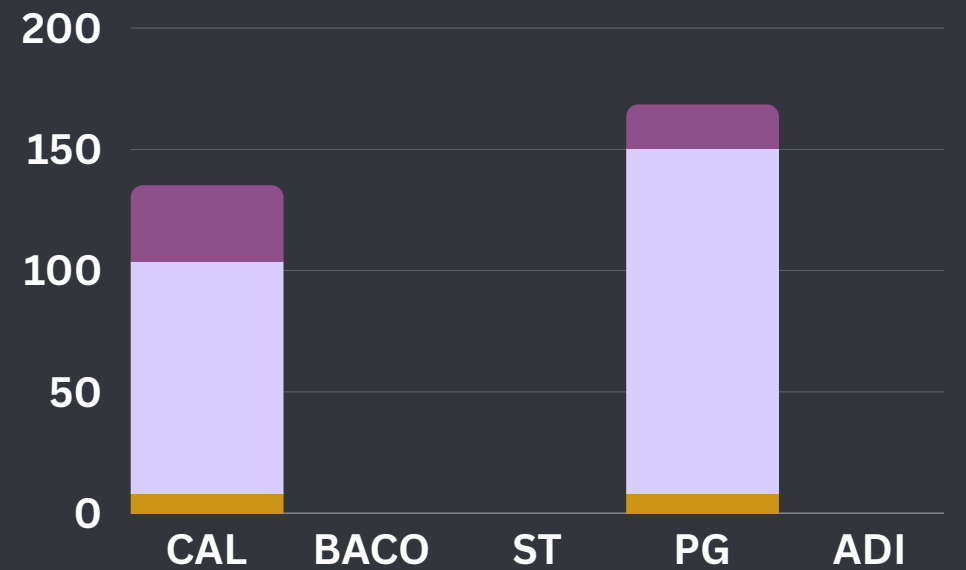

Consolidated Report

April 1-7, 2024

FOOT PATROL

MUNICIPALITY	NO. OF PATROLS A	TOTAL KMS B	TOTAL HRS C
CALAPAN	0	0	0
BACO	1	18.83	9
SAN TEODORO	6	5.55	56.01
PUERTO GALERA	0	0	0
ABRA DE ILOG	0	0	0
TOTAL	7	24.38	65.01

SEABOURN PATROL

MUNICIPALITY	NO. OF PATROLS A	TOTAL KMS B	TOTAL HRS C
CALAPAN	8	95.64	31.56
BACO	0	0	0
SAN TEODORO	0	0	0
PUERTO GALERA	8	142.51	18
ABRA DE ILOG	0	0	0
TOTAL	16	238.15	49.56

Detailed Report