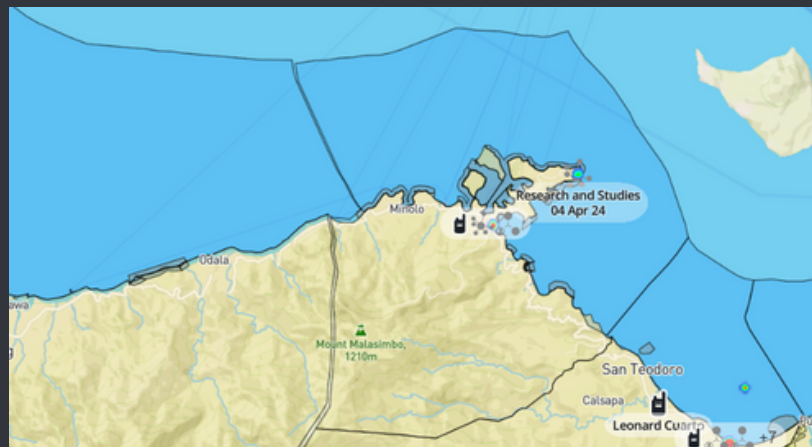

MONITORING, PATROLLING AND SURVEILLANCE

MARINE WILDLIFE SIGHTINGS A	INFRASTRUCTURE AND ASSETS B	RESEARCH AND STUDIES C	COMMUNITY SUPPORT D	THREATS ON HABITAT E
0	0	1	1	0