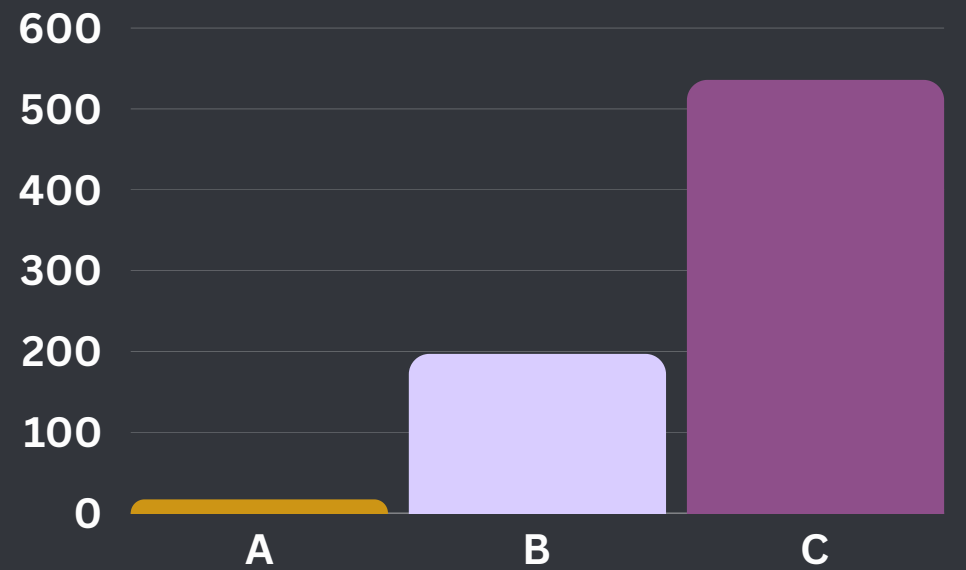

May 13-19, 2024

FOOT PATROL

NO. OF PATROLS A	TOTAL KMS B	TOTAL HRS C
2	0.95	10.00

BOAT PATROL

NO. OF PATROLS A	TOTAL KMS B	TOTAL HRS C
17	196.98	535.90

Detailed Report

May 13-19, 2024

LAW ENFORCEMENT AND APPREHENSIONS