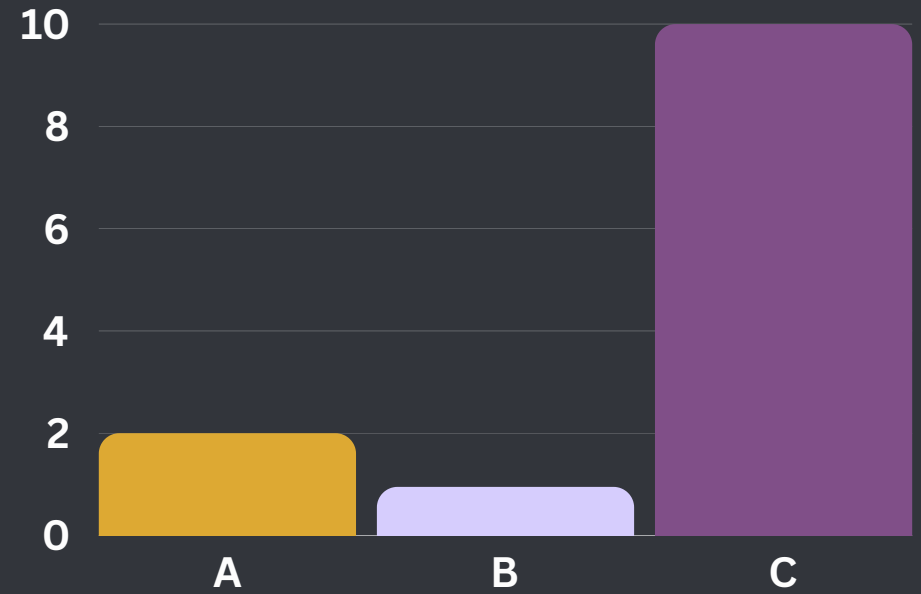

May 13-19, 2024

FOOT PATROL

NO. OF PATROLS A	TOTAL KMS B	TOTAL HRS C
2	0.95	10.00

BOAT PATROL

NO. OF PATROLS A	TOTAL KMS B	TOTAL HRS C
17	196.98	535.90

Detailed Report

May 13-19, 2024

LAW ENFORCEMENT AND APPREHENSIONS