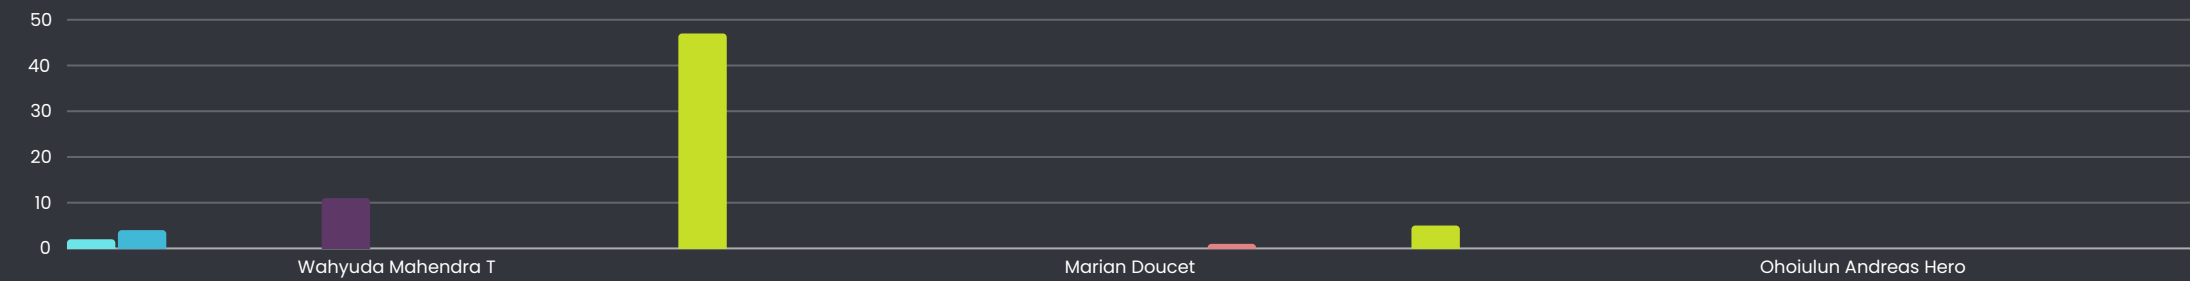

Ranger Performance Track

May 13-19, 2024

LAW ENFORCEMENT AND APPREHENSIONS

MONITORING, PATROLLING & SURVEILLANCE

RANGER	UNREG ILLEGAL FISHING	FISHING IN PROHIBITED AREA (MPA)	TAKING OF PROHIBITED SPECIES	USE OF PROHIBITED GEARS	COMPRESSOR FISHING	OTHERS	DESTRUCTIVE PRACTICES	MARINE WILDLIFE SIGHTINGS	INFRASTRUCTURE AND ASSETS	RESEARCH AND STUDIES	COMMUNITY SUPPORT	THREATS ON HABITAT	OUTREACH	SUB TOTAL
<i>Wahyuda Mahendra T</i>	2	4	0	0	0	11	0	0	0	0	0	0	47	64
<i>Marian Doucet</i>	0	0	0	0	0	0	0	0	1	0	0	0	5	6
<i>Ohoiulun Andreas Hero</i>	0	0	0	0	0	0	0	0	0	0	0	0	0	0