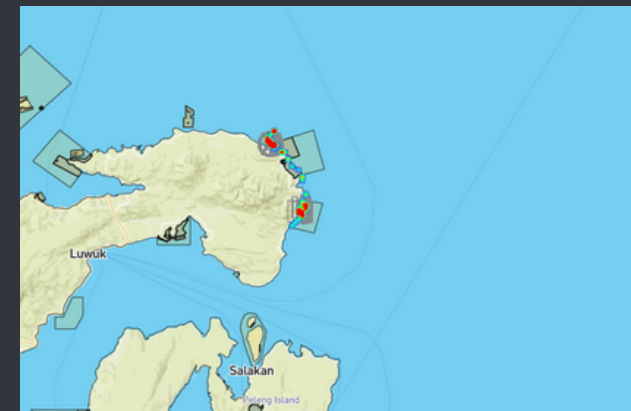

BOAT PATROL

NO. OF PATROLS A	TOTAL KMS B	TOTAL HRS C
2	25.79	48.42

Consolidated Report

May 20 - 26, 2024

LAW ENFORCEMENT AND APPREHENSIONS

UNREGISTERED ILLEGAL FISHING A	FISHING IN A PROHIBITED AREA (MPA) B	TAKING OF PROHIBITED SPECIES C	USE OF PROHIBITED GEARS D	COMPRESSOR FISHING E	DESTRUCTIVE PRACTICES F	OTHERS G	TOTAL
0	0	0	0	0	0	9	17