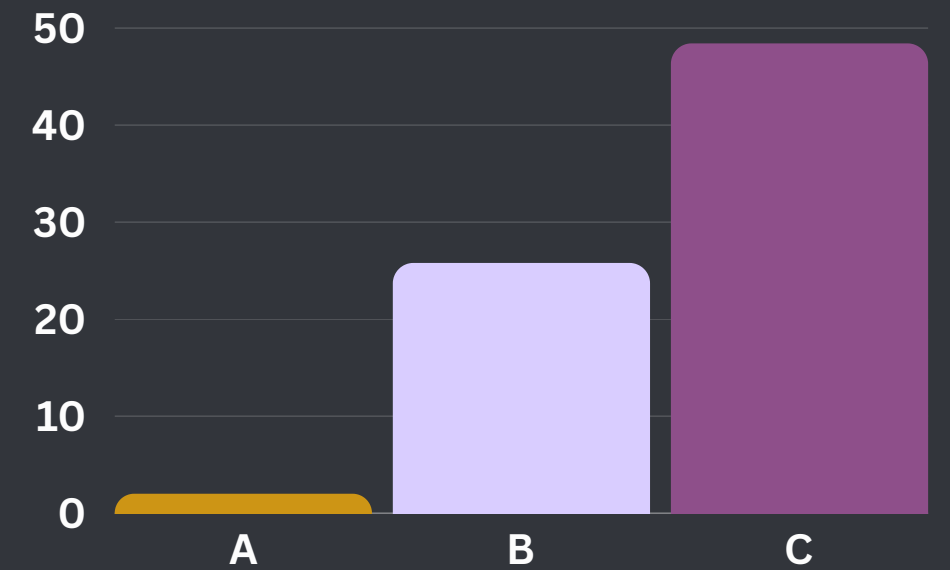

May 20 - 26, 2024

FOOT PATROL

NO. OF PATROLS A	TOTAL KMS B	TOTAL HRS C
0	0	0

BOAT PATROL

NO. OF PATROLS A	TOTAL KMS B	TOTAL HRS C
2	25.79	48.42

May 20 - 26, 2024

LAW ENFORCEMENT AND APPREHENSIONS

Others