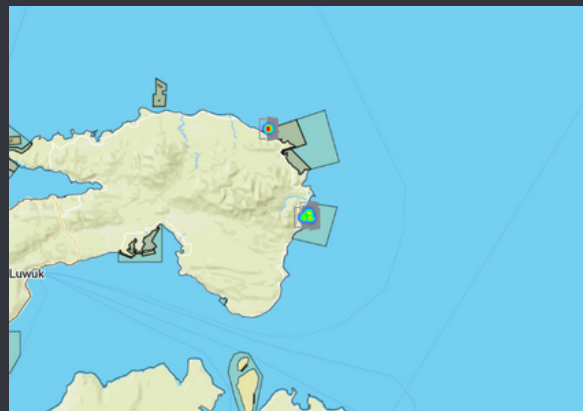

MONITORING, PATROLLING AND SURVEILLANCE

MARINE WILDLIFE SIGHTINGS A	INFRASTRUCTURE AND ASSETS B	RESEARCH AND STUDIES C	COMMUNITY SUPPORT D	THREATS ON HABITAT E	OUTREACH F
0	0	0	0	0	5