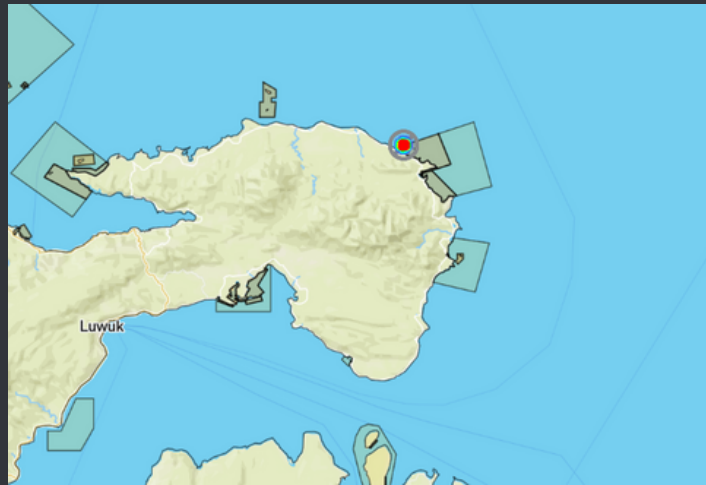

Banggai

May 20 - 26, 2024

LAW ENFORCEMENT AND APPREHENSIONS

UNREGISTERED ILLEGAL FISHING A	FISHING IN A PROHIBITED AREA (MPA) B	TAKING OF PROHIBITED SPECIES C	USE OF PROHIBITED GEARS D	COMPRESSOR FISHING E	DESTRUCTIVE PRACTICES F	OTHERS G
0	0	0	0	0	0	9