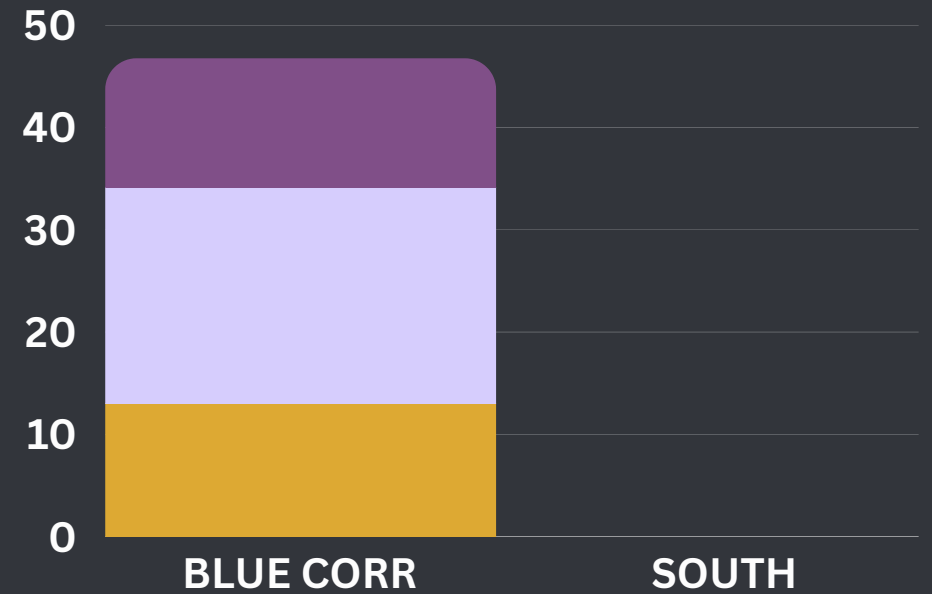

May 6 - 12, 2024

Turtle Nesting Beach Patrol

MUNICIPALITY	NESTING BEACH GROUND SURVEY A	NESTING TURTLE ENCOUNTER B	TOTAL
PECCA BLUE CORRIDOR	0	0	0
PECCA SOUTH	0	0	0

ROUTINE PATROL

MUNICIPALITY	NO. OF PATROLS A	TOTAL KMS B	TOTAL HRS C
PECCA BLUE CORRIDOR	0	0	0
PECCA SOUTH	0	0	0