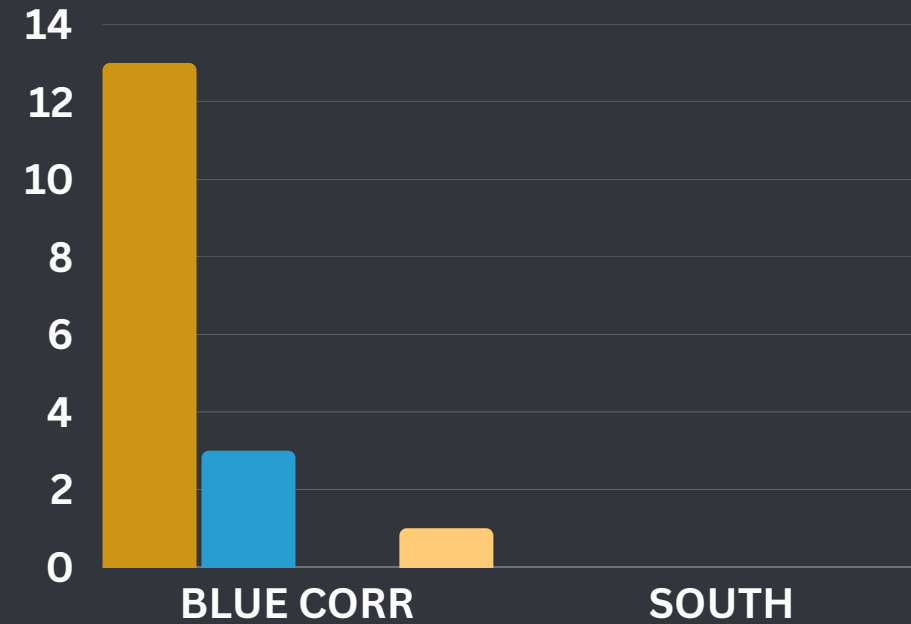

MUNICIPALITY	USE OF PROHIBITED GEARS A	UNREGISTERED ILLEGAL FISHING B	FISHING IN A PROHIBITED AREA (MPA) C	TAKING OF PROHIBITED SPECIES D	TOTAL
PECCA BLUE CORRIDOR	13	3	0	1	17
PECCA SOUTH	0	0	0	0	0

MONITORING