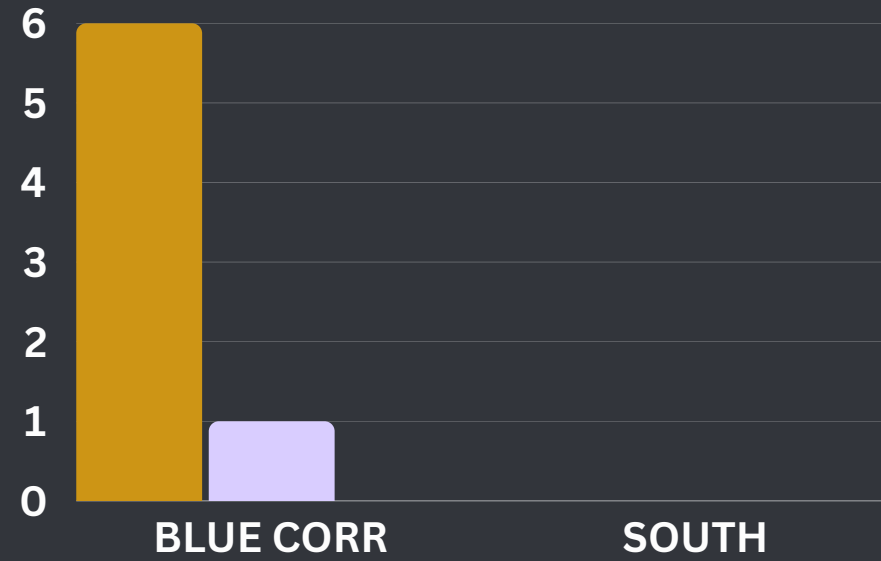

Consolidated Report

May 6 - 12, 2024

COMMUNITY ENGAGEMENT

MUNICIPALITY	KASA A	OUTREACH B	AQUAHUB C	TOTAL
<i>PECCA BLUE CORRIDOR</i>	<i>6</i>	<i>1</i>	<i>0</i>	<i>7</i>
<i>PECCA SOUTH</i>	<i>0</i>	<i>0</i>	<i>0</i>	<i>0</i>