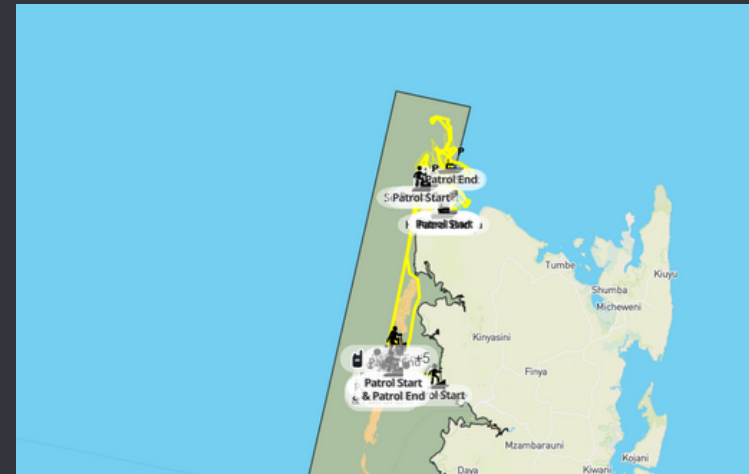

PECCA Blue Corridor

May 6 - 12, 2024

SECURITY

USE OF PROHIBITED GEARS A	UNREGISTERED ILLEGAL FISHING B	FISHING IN A PROHIBITED AREA (MPA) C	TAKING OF PROHIBITED SPECIES D
13	3	0	1

ROUTINE PATROL

NO. OF PATROLS A	TOTAL KMS B	TOTAL HRS C
17	152.99	188.93

MONITORING

INFRASTRUCTURE AND ASSETS A	MARINE WILDLIFE SIGHTINGS B	THREATS ON HABITAT MONITORING C	RESEARCH AND STUDIES D
0	0	0	0

No Report Found

Turtle Nesting Beach Patrol

NESTING BEACH GROUND SURVEY A	NESTING TURTLE ENCOUNTER B
0	0

No Report Found

Community Engagement

KASA A	OUTREACH B	AQUAHUB C
6	1	0

PECCA South

May 6 - 12, 2024

SECURITY

No Report Found

ROUTINE PATROL