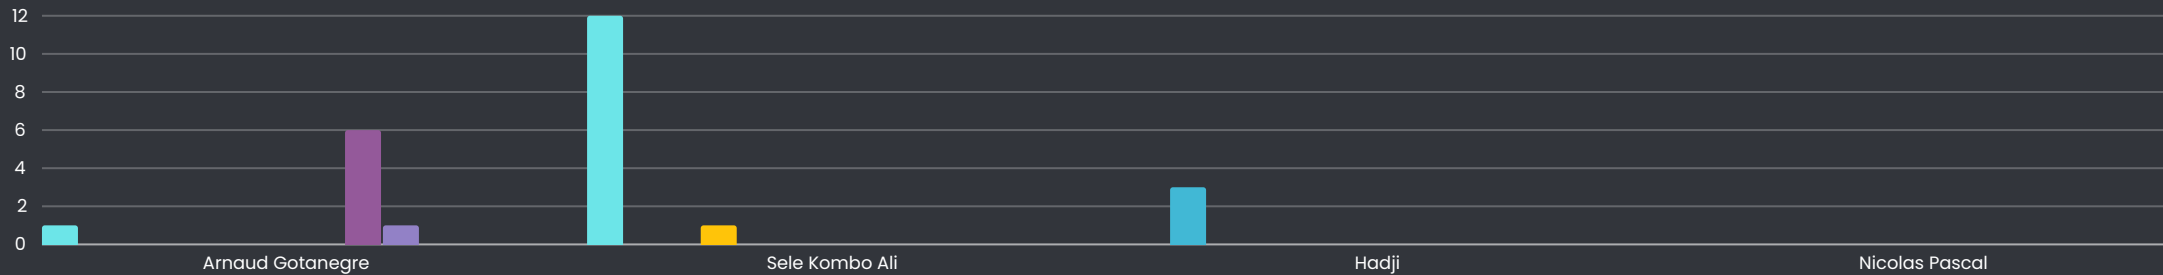

Ranger Performance Track

May 6 - 12, 2024

SECURITY

MONITORING

Turtle Nesting Beach Patrol

Community Engagement

RANGER	USE OF PROHIBITED GEARS A	UNREGISTERED ILLEGAL FISHING B	FISHING IN A PROHIBITED AREA (MPA) C	TAKING OF PROHIBITED SPECIES D	INFRASTRUCTURE AND ASSETS E	MARINE WILDLIFE SIGHTINGS F	THREATS ON HABITAT MONITORING	RESEARCH AND STUDIES H	KASA I	OUTREACH J	ECO-TOURISM K	NESTING BEACH GROUND SURVEY L	NESTING TURTLE ENCOUNTER M	SUB TOTAL
Arnaud Gotanegre	1	0	0	0	0	0	0	0	6	1	0	0	0	8
Sele Kombo Ali	12	0	0	1	0	0	0	0	0	0	0	0	0	13
Hadji Ali Djuma	0	3	0	0	0	0	0	0	0	0	0	0	0	3
Nicolas Pascal	0	0	0	0	0	0	0	0	0	0	0	0	0	0
Subtotal	13	3	0	1	0	0	0	0	6	1	0	0	0	24