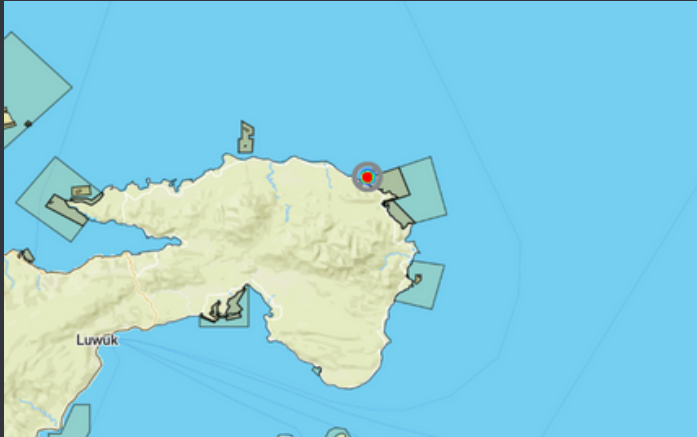

Banggai

June 1-2, 2024

LAW ENFORCEMENT AND APPREHENSIONS

UNREGISTERED ILLEGAL FISHING A	FISHING IN A PROHIBITED AREA (MPA) B	TAKING OF PROHIBITED SPECIES C	USE OF PROHIBITED GEARS D	COMPRESSOR FISHING E	DESTRUCTIVE PRACTICES F	OTHERS G
0	0	0	0	0	0	6