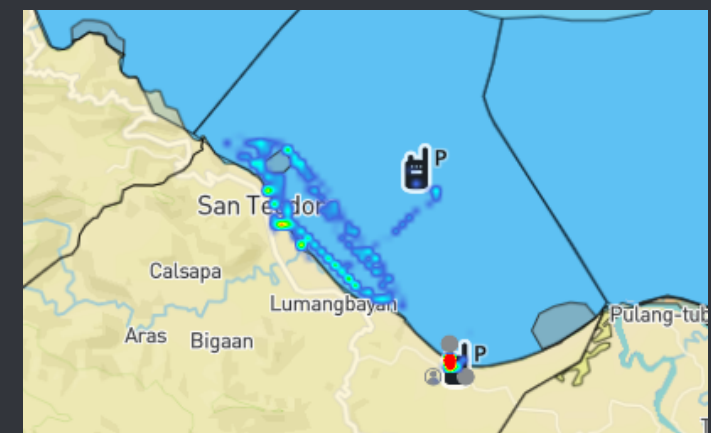

SEABOURN PATROL

NO. OF PATROLS A	TOTAL KMS B	TOTAL HRS C
3	11.38	2.01

OR Mindoro – Puerto Galera

June 1-2, 2024

LAW ENFORCEMENT AND APPREHENSIONS

UNREGISTERED ILLEGAL FISHING A	FISHING IN A PROHIBITED AREA (MPA) B	TAKING OF PROHIBITED SPECIES C	USE OF PROHIBITED GEARS D	COMPRESSOR FISHING E	OTHERS F	DESTRUCTIVE PRACTICES G
0	0	0	0	0	0	0