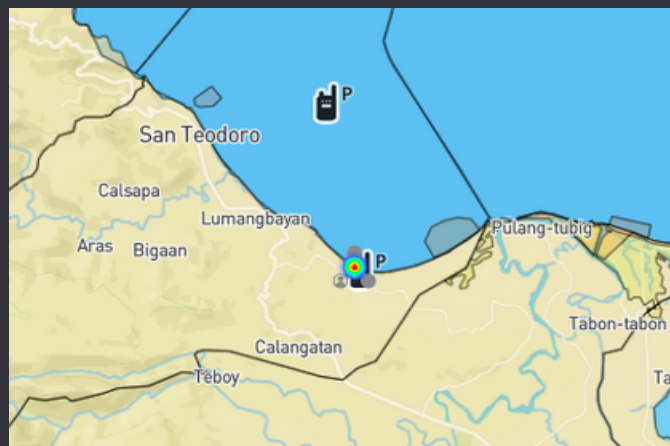

SEABOURN PATROL

NO. OF PATROLS A	TOTAL KMS B	TOTAL HRS C
3	11.38	2.01

OR Mindoro – Puerto Galera

June 1-2, 2024

LAW ENFORCEMENT AND APPREHENSIONS

UNREGISTERED ILLEGAL FISHING A	FISHING IN A PROHIBITED AREA (MPA) B	TAKING OF PROHIBITED SPECIES C	USE OF PROHIBITED GEARS D	COMPRESSOR FISHING E	OTHERS F	DESTRUCTIVE PRACTICES G
0	0	0	0	0	0	0