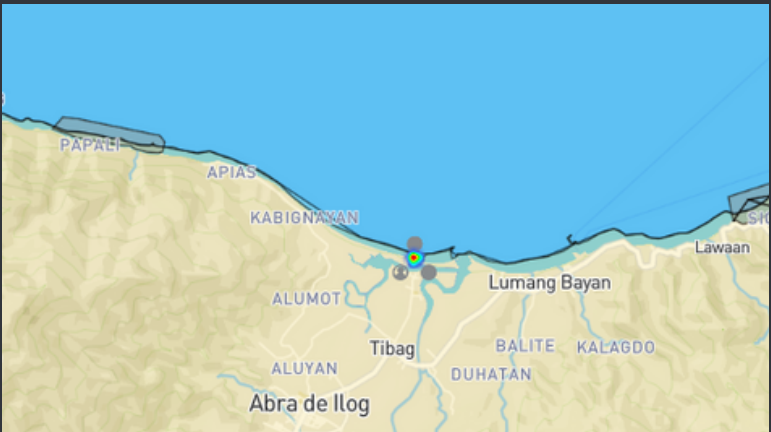

SEABOURN PATROL

NO. OF PATROLS A	TOTAL KMS B	TOTAL HRS C
3	0	8.01

OCC Mindoro – Sablayan

June 1-2, 2024

LAW ENFORCEMENT AND APPREHENSIONS

UNREGISTERED ILLEGAL FISHING A	FISHING IN A PROHIBITED AREA (MPA) B	TAKING OF PROHIBITED SPECIES C	USE OF PROHIBITED GEARS D	COMPRESSOR FISHING E	OTHERS F	DESTRUCTIVE PRACTICES G
0	0	0	0	0	0	0