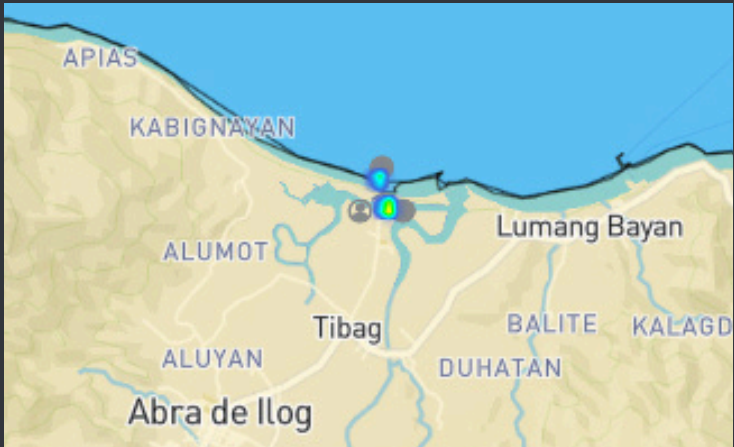

OCC Mindoro – Abra De Ilog

June 1-2, 2024

LAW ENFORCEMENT AND APPREHENSIONS

UNREGISTERED ILLEGAL FISHING A	FISHING IN A PROHIBITED AREA (MPA) B	TAKING OF PROHIBITED SPECIES C	USE OF PROHIBITED GEARS D	COMPRESSOR FISHING E	OTHERS F	DESTRUCTIVE PRACTICES G
0	0	0	0	0	0	0

NO RECORDS FOUND

FOOT PATROL

NO. OF PATROLS A	TOTAL KMS B	TOTAL HRS C
1	0	2