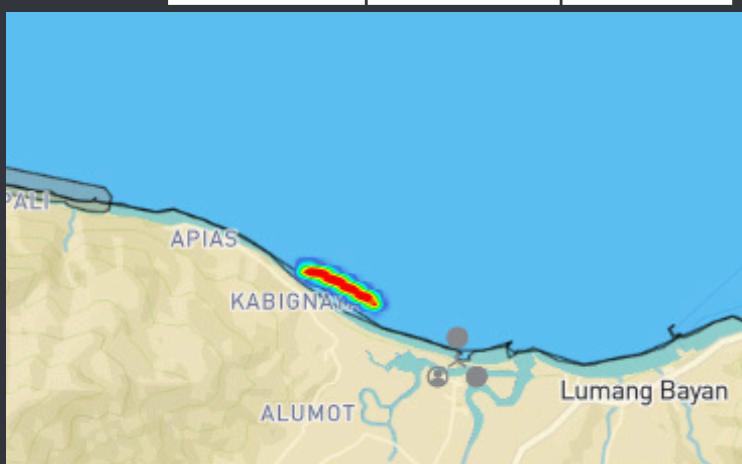

SEABOURN PATROL

NO. OF PATROLS A	TOTAL KMS B	TOTAL HRS C
3	0	8.01

OCC Mindoro – Sablayan

June 1-2, 2024

LAW ENFORCEMENT AND APPREHENSIONS

UNREGISTERED ILLEGAL FISHING A	FISHING IN A PROHIBITED AREA (MPA) B	TAKING OF PROHIBITED SPECIES C	USE OF PROHIBITED GEARS D	COMPRESSOR FISHING E	OTHERS F	DESTRUCTIVE PRACTICES G
0	0	0	0	0	0	0