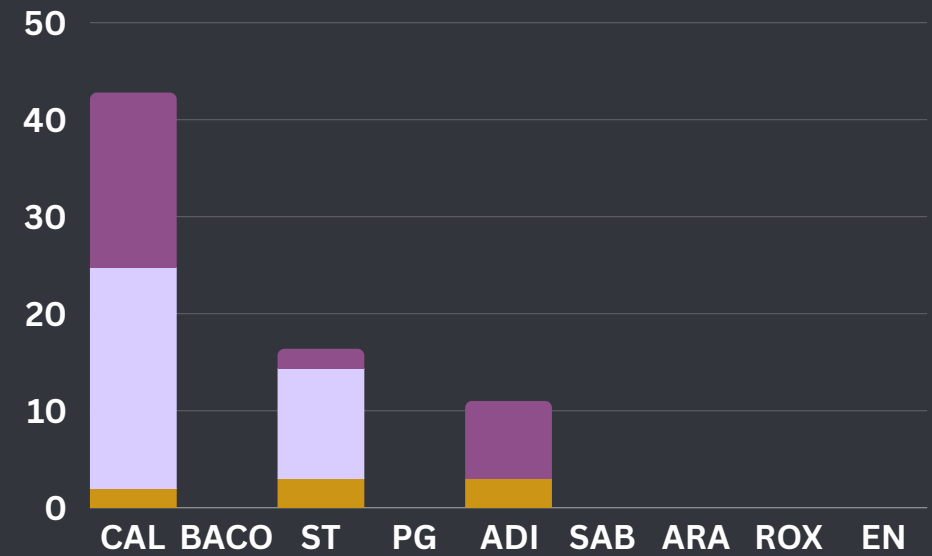

Consolidated Report

June 1-2, 2024

FOOT PATROL

MUNICIPALITY	NO. OF PATROLS A	TOTAL KMS B	TOTAL HRS C
CALAPAN	0	0	0
BACO	0	0	0
SAN TEODORO	0	0	0
PUERTO GALERA	0	0	0
ABRA DE ILOG	1	0	2
SABLAYAN	0	0	0
ARACELI	0	0	0
ROXAS	0	0	0
EL NIDO	0	0	0
TOTAL	1	0	2

June 1-2, 2024

SEABOURN PATROL

MUNICIPALITY	NO. OF PATROLS A	TOTAL KMS B	TOTAL HRS C
CALAPAN	2	22.8	18
BACO	0	0	0
SAN TEODORO	3	11.38	2.01
PUERTO GALERA	0	0	0
ABRA DE ILOG	3	0	8.01
SABLAYAN	0	0	0
ARACELI	0	0	0
ROXAS	0	0	0
EL NIDO	0	0	0
TOTAL	8	34.18	28.02