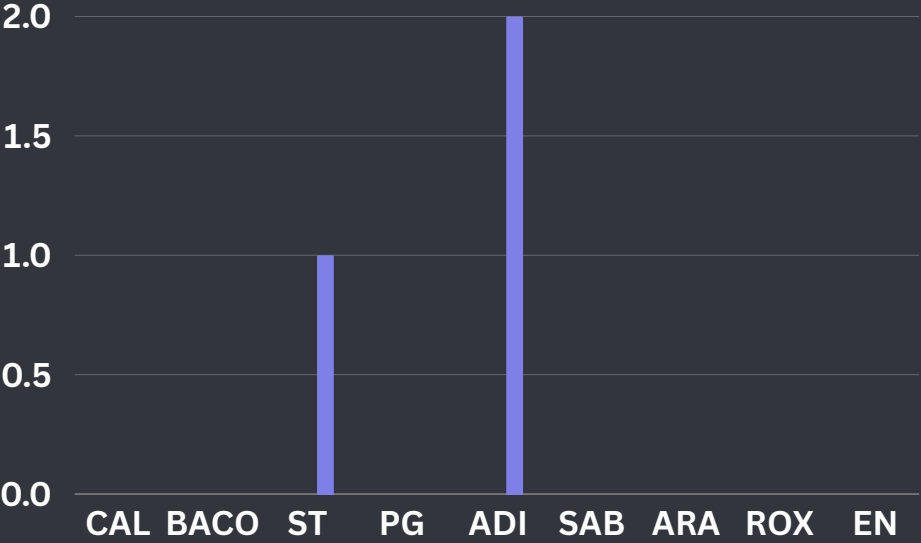

Consolidated Report

June 1-2, 2024

MONITORING, PATROLLING AND SURVEILLANCE

MUNICIPALITY	MARINE WILDWIFE SIGHTINGS A	INFRASTRUCTURE AND ASSETS B	RESEARCH AND STUDIES C	COMMUNITY SUPPORT D	THREATS ON HABITAT E	TOTAL
CALAPAN	0	0	0	0	0	0
BACO	0	0	0	0	0	0
SAN TEODORO	0	0	0	1	0	1
PUERTO GALERA	0	0	0	0	0	0
ABRA DE ILOG	0	0	0	2	0	2
SABLAYAN	0	0	0	0	0	0
ARACELI	0	0	0	0	0	0
ROXAS	0	0	0	0	0	0
EL NIDO	0	0	0	0	0	0
TOTAL	0	0	0	3	0	3