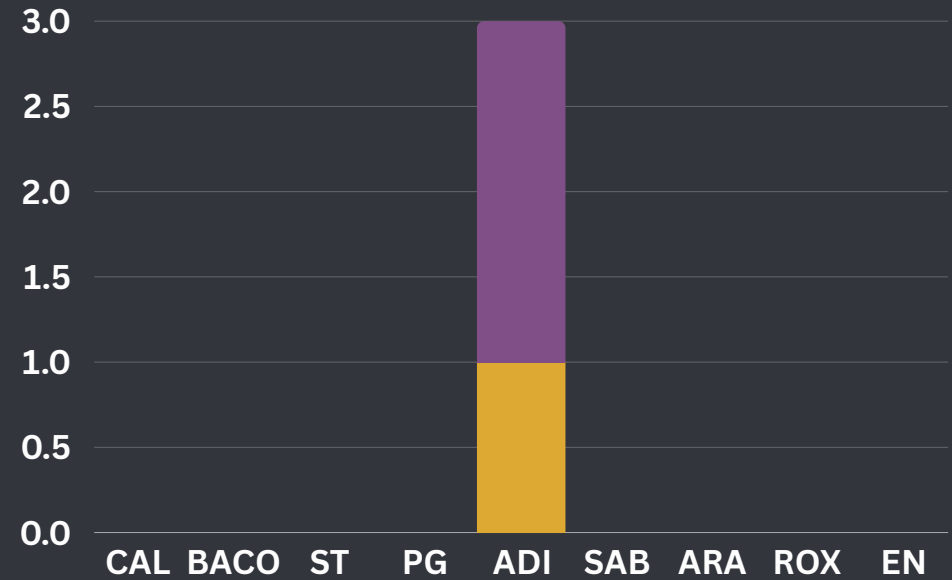

Consolidated Report

June 1-2, 2024

FOOT PATROL

MUNICIPALITY	NO. OF PATROLS A	TOTAL KMS B	TOTAL HRS C
CALAPAN	0	0	0
BACO	0	0	0
SAN TEODORO	0	0	0
PUERTO GALERA	0	0	0
ABRA DE ILOG	1	0	2
SABLAYAN	0	0	0
ARACELI	0	0	0
ROXAS	0	0	0
EL NIDO	0	0	0
TOTAL	1	0	2