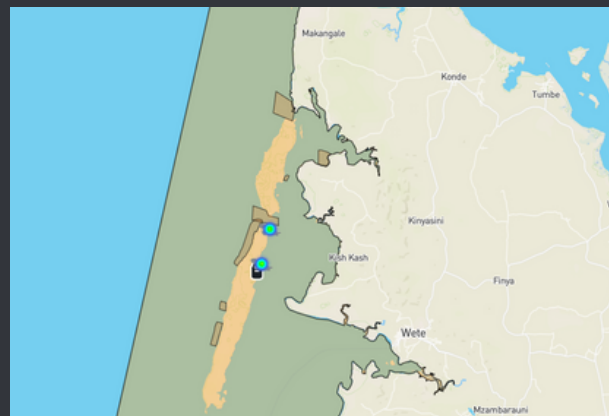

NO. OF PATROLS A	TOTAL KMS B	TOTAL HRS C
156	473.67	2803.21

MONITORING

INFRASTRUCTURE AND ASSETS A	MARINE WILDLIFE SIGHTINGS B	THREATS ON HABITAT MONITORING C	RESEARCH AND STUDIES D
0	4	0	86

Turtle Nesting Beach Patrol

NESTING BEACH GROUND SURVEY A	NESTING TURTLE ENCOUNTER B
2	0

Community Engagement

KASA A	OUTREACH B	AQUAHUB C
0	4	1

PECCA South

June 1-30, 2024

SECURITY

No Report Found

ROUTINE PATROL