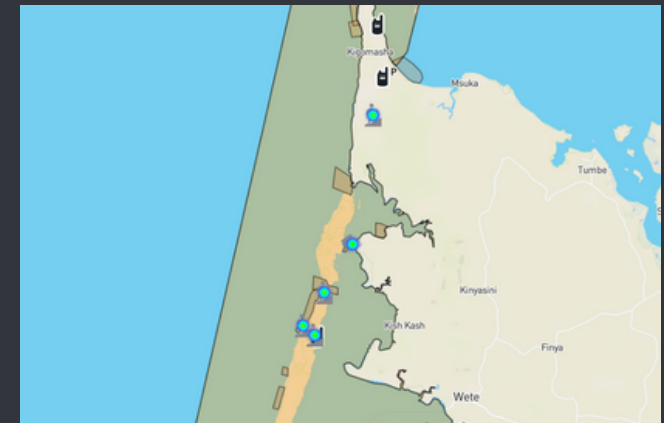

NO. OF PATROLS A	TOTAL KMS B	TOTAL HRS C
156	473.67	2803.21

MONITORING

INFRASTRUCTURE AND ASSETS A	MARINE WILDLIFE SIGHTINGS B	THREATS ON HABITAT MONITORING C	RESEARCH AND STUDIES D
0	4	0	86

Turtle Nesting Beach Patrol

NESTING BEACH GROUND SURVEY A	NESTING TURTLE ENCOUNTER B
2	0

Community Engagement

KASA A	OUTREACH B	AQUAHUB C
0	4	1

PECCA South

June 1-30, 2024

SECURITY

No Report Found

ROUTINE PATROL