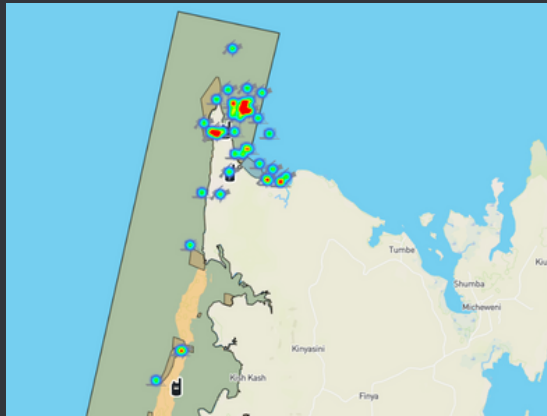

PECCA Blue Corridor

June 1-30, 2024

SECURITY

USE OF PROHIBITED GEARS A	UNREGISTERED ILLEGAL FISHING B	FISHING IN A PROHIBITED AREA (MPA) C	TAKING OF PROHIBITED SPECIES D	OTHERS F
16	31	0	0	1

ROUTINE PATROL

NO. OF PATROLS A	TOTAL KMS B	TOTAL HRS C
156	473.67	2803.21

MONITORING

INFRASTRUCTURE AND ASSETS A	MARINE WILDLIFE SIGHTINGS B	THREATS ON HABITAT MONITORING C	RESEARCH AND STUDIES D
0	4	0	86

Turtle Nesting Beach Patrol

NESTING BEACH GROUND SURVEY A	NESTING TURTLE ENCOUNTER B
2	0

Community Engagement

KASA A	OUTREACH B	AQUAHUB C
0	4	1

PECCA South

June 1-30, 2024

SECURITY

No Report Found

ROUTINE PATROL