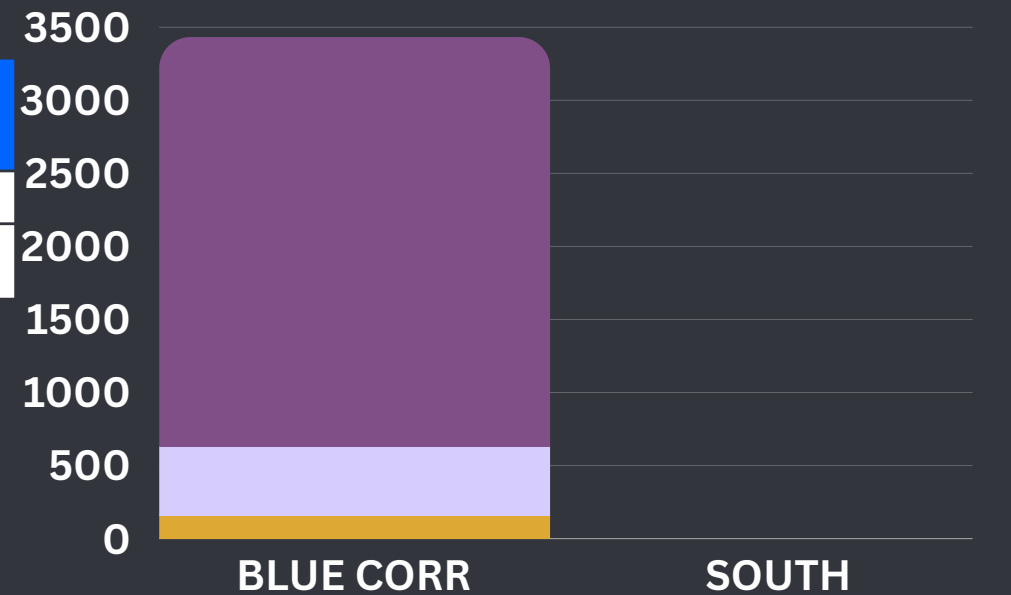

June 1-30, 2024

Turtle Nesting Beach Patrol

MUNICIPALITY	NESTING BEACH GROUND SURVEY A	NESTING TURTLE ENCOUNTER B	TOTAL
PECCA BLUE CORRIDOR	2	0	2
PECCA SOUTH	0	0	0

ROUTINE PATROL

MUNICIPALITY	NO. OF PATROLS A	TOTAL KMS B	TOTAL HRS C
PECCA BLUE CORRIDOR	156	473.67	2803.21
PECCA SOUTH	0	0	0

Consolidated Report

June 1-30, 2024

COMMUNITY ENGAGEMENT

MUNICIPALITY	KASA A	OUTREACH B	AQUAHUB C	TOTAL
<i>PECCA BLUE CORRIDOR</i>	0	4	1	5
<i>PECCA SOUTH</i>	0	0	0	0

Detailed Report

June 1-30, 2024

Community Engagement