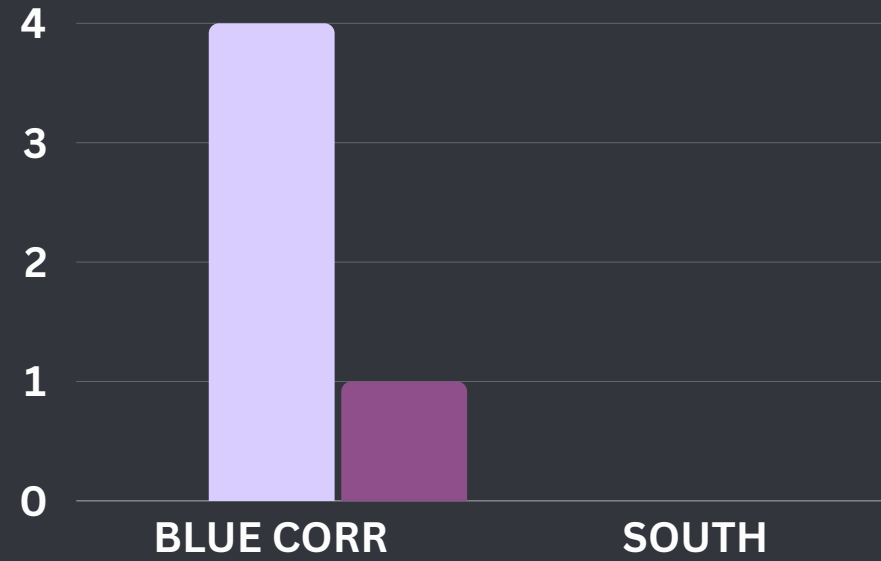

June 1-30, 2024

Turtle Nesting Beach Patrol

MUNICIPALITY	NESTING BEACH GROUND SURVEY A	NESTING TURTLE ENCOUNTER B	TOTAL
PECCA BLUE CORRIDOR	2	0	2
PECCA SOUTH	0	0	0

ROUTINE PATROL

MUNICIPALITY	NO. OF PATROLS A	TOTAL KMS B	TOTAL HRS C
PECCA BLUE CORRIDOR	156	473.67	2803.21
PECCA SOUTH	0	0	0

Consolidated Report

June 1-30, 2024

COMMUNITY ENGAGEMENT

MUNICIPALITY	KASA A	OUTREACH B	AQUAHUB C	TOTAL
<i>PECCA BLUE CORRIDOR</i>	0	4	1	5
<i>PECCA SOUTH</i>	0	0	0	0

Detailed Report

June 1-30, 2024

Community Engagement