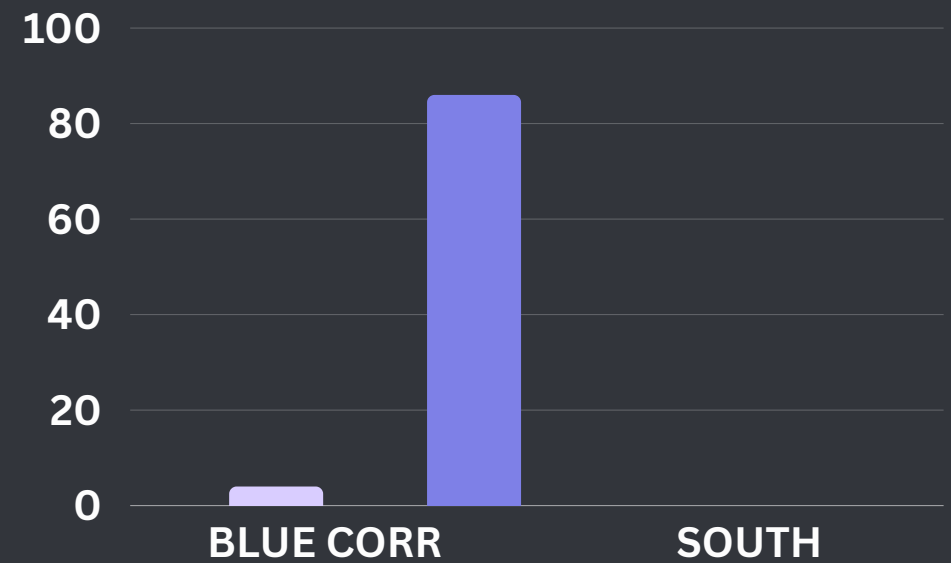

MONITORING

MUNICIPALITY	INFRASTRUCTURE AND ASSETS A	MARINE WILDLIFE SIGHTINGS B	THREATS ON HABITAT MONITORING C	RESEARCH AND STUDIES D	TOTAL
PECCA BLUE CORRIDOR	0	4	0	86	90
PECCA SOUTH	0	0	0	0	0