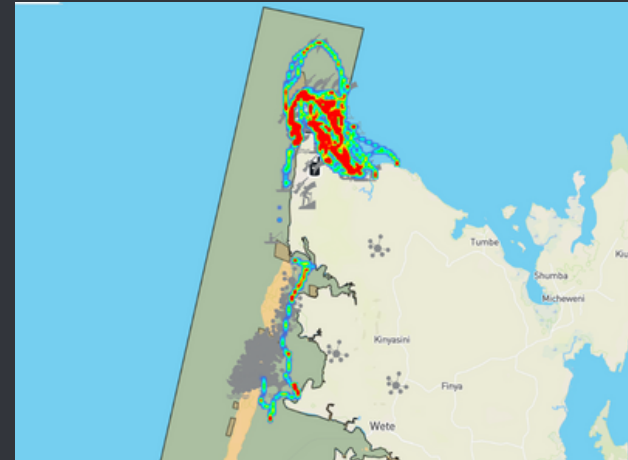

ROUTINE PATROL

NO. OF PATROLS A	TOTAL KMS B	TOTAL HRS C
156	473.67	2803.21