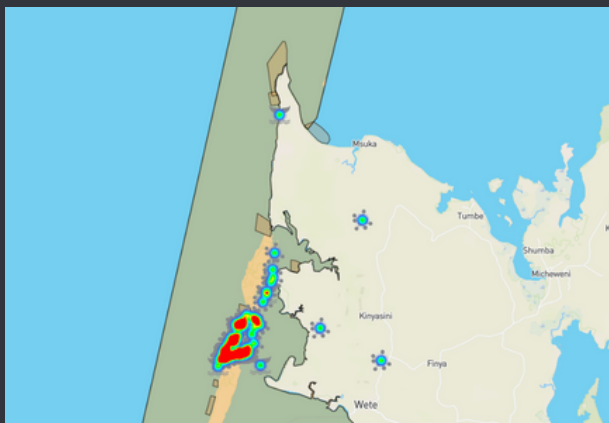

PECCA Blue Corridor

June 1-30, 2024

SECURITY

USE OF PROHIBITED GEARS A	UNREGISTERED ILLEGAL FISHING B	FISHING IN A PROHIBITED AREA (MPA) C	TAKING OF PROHIBITED SPECIES D	OTHERS F
16	31	0	0	1

ROUTINE PATROL

NO. OF PATROLS A	TOTAL KMS B	TOTAL HRS C
156	473.67	2803.21

MONITORING

INFRASTRUCTURE AND ASSETS A	MARINE WILDLIFE SIGHTINGS B	THREATS ON HABITAT MONITORING C	RESEARCH AND STUDIES D
0	4	0	86

Turtle Nesting Beach Patrol

NESTING BEACH GROUND SURVEY A	NESTING TURTLE ENCOUNTER B
2	0

Community Engagement

KASA A	OUTREACH B	AQUAHUB C
0	4	1

PECCA South

June 1-30, 2024

SECURITY

No Report Found

ROUTINE PATROL