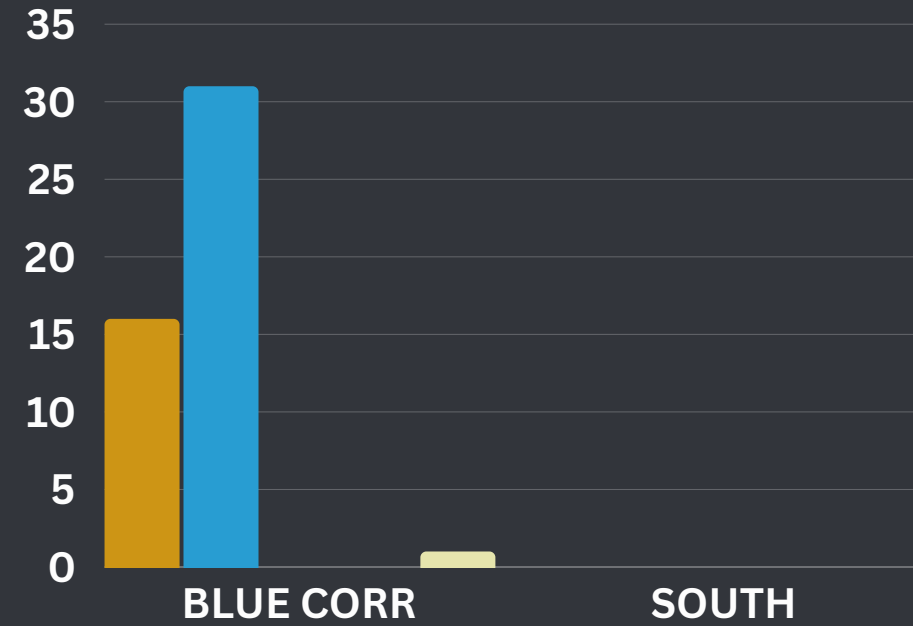

MUNICIPALITY	USE OF PROHIBITED GEARS A	UNREGISTERED ILLEGAL FISHING B	FISHING IN A PROHIBITED AREA (MPA) C	TAKING OF PROHIBITED SPECIES D	OTHERS F	TOTAL
PECCA BLUE CORRIDOR	16	31	0	0	1	48
PECCA SOUTH	0	0	0	0	0	0