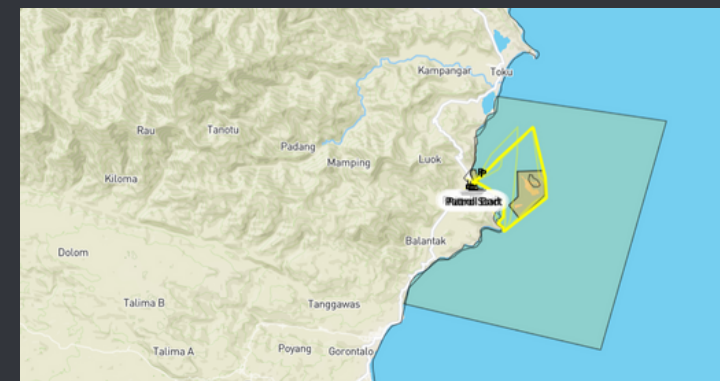

BOAT PATROL

NO. OF PATROLS A	TOTAL KMS B	TOTAL HRS C
2	12.30	1.01