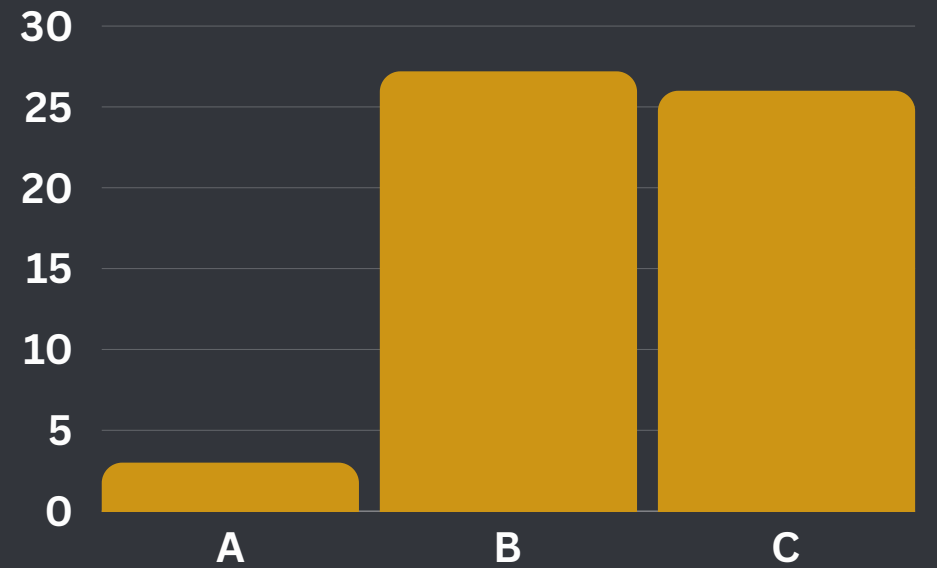

August 19-25, 2024

FOOT PATROL

NO. OF PATROLS A	TOTAL KMS B	TOTAL HRS C
0	0	0

BOAT PATROL

NO. OF PATROLS A	TOTAL KMS B	TOTAL HRS C
3	27.2	26

Detailed Report

August 19-25, 2024

MONITORING, PATROLLING AND SURVEILLANCE