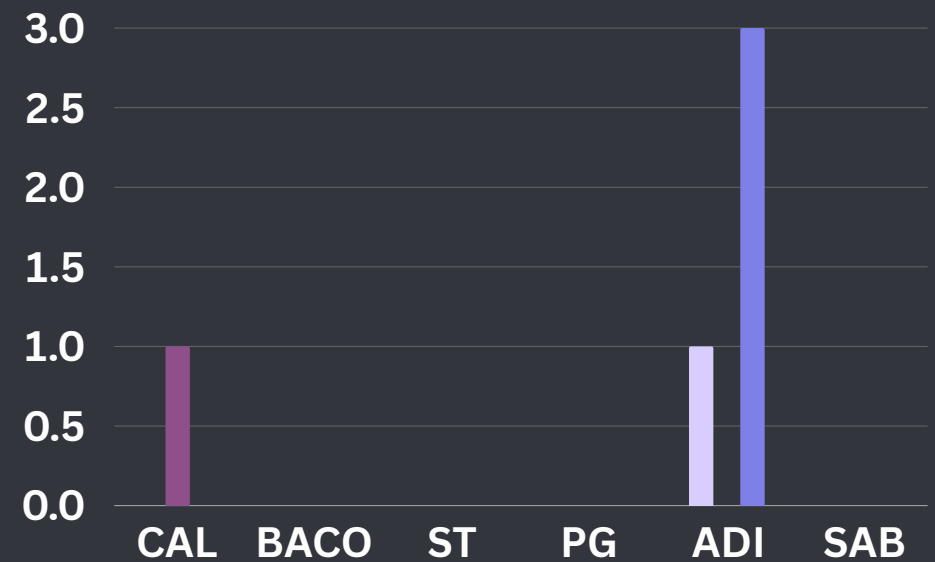

MONITORING, PATROLLING AND SURVEILLANCE

MUNICIPALITY	MARINE WILDWIFE SIGHTINGS A	INFRASTRUCTURE AND ASSETS B	RESEARCH AND STUDIES C	COMMUNITY SUPPORT D	THREATS ON HABITAT E	TOTAL
CALAPAN	0	0	1	0	0	1
BACO	0	0	0	0	0	0
SAN TEODORO	0	0	0	0	0	0
PUERTO GALERA	0	0	0	0	0	0
ABRA DE ILOG	0	1	0	3	0	4
SABLAYAN	0	0	0	0	0	0
TOTAL	0	1	1	3	0	5