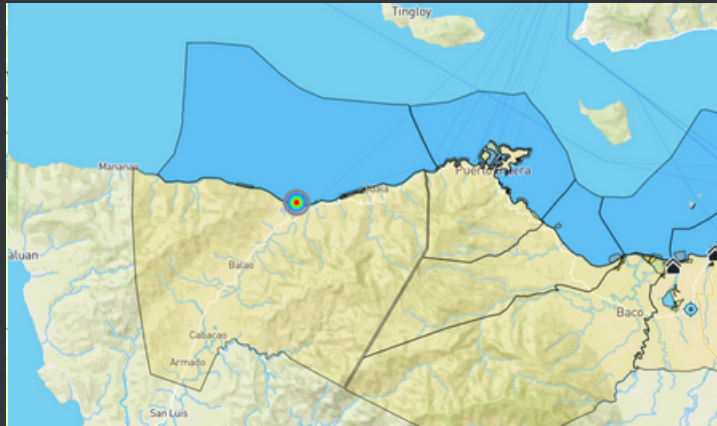

NO RECORDS FOUND

SEABOURN PATROL

NO. OF PATROLS A	TOTAL KMS B	TOTAL HRS C
2	20.74	9

Abra De Ilog

August 1-4, 2024

LAW ENFORCEMENT AND APPREHENSIONS

UNREGISTERED ILLEGAL FISHING A	FISHING IN A PROHIBITED AREA (MPA) B	TAKING OF PROHIBITED SPECIES C	USE OF PROHIBITED GEARS D	COMPRESSOR FISHING E	DESTRUCTIVE PRACTICES F	OTHERS G
0	0	0	0	0	1	0