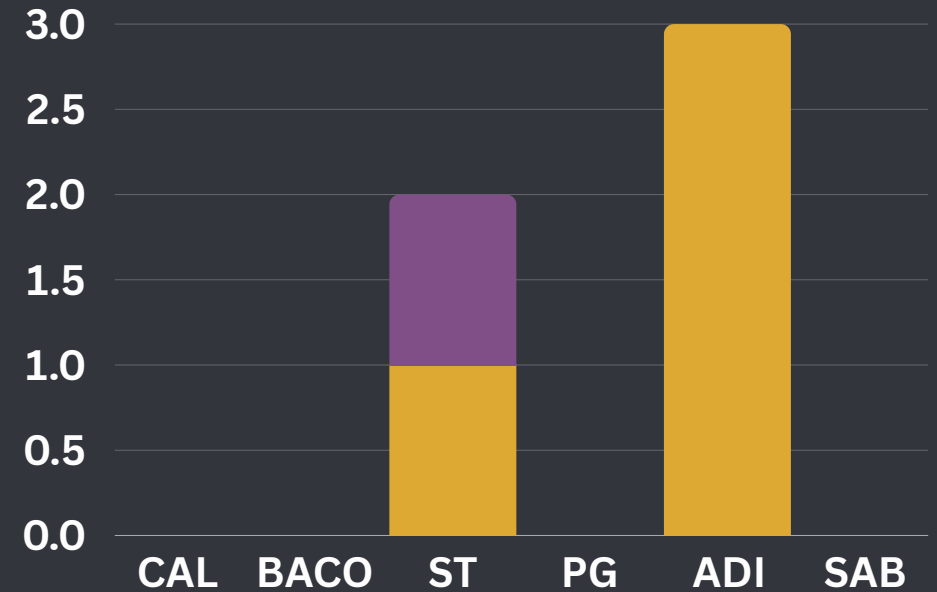

Consolidated Report

August 1-4, 2024

FOOT PATROL

MUNICIPALITY	NO. OF PATROLS A	TOTAL KMS B	TOTAL HRS C
CALAPAN	0	0	0
BACO	0	0	0
SAN TEODORO	1	0	1
PUERTO GALERA	0	0	0
ABRA DE ILOG	3	0	0
SABLAYAN	0	0	0
TOTAL	4	0	1