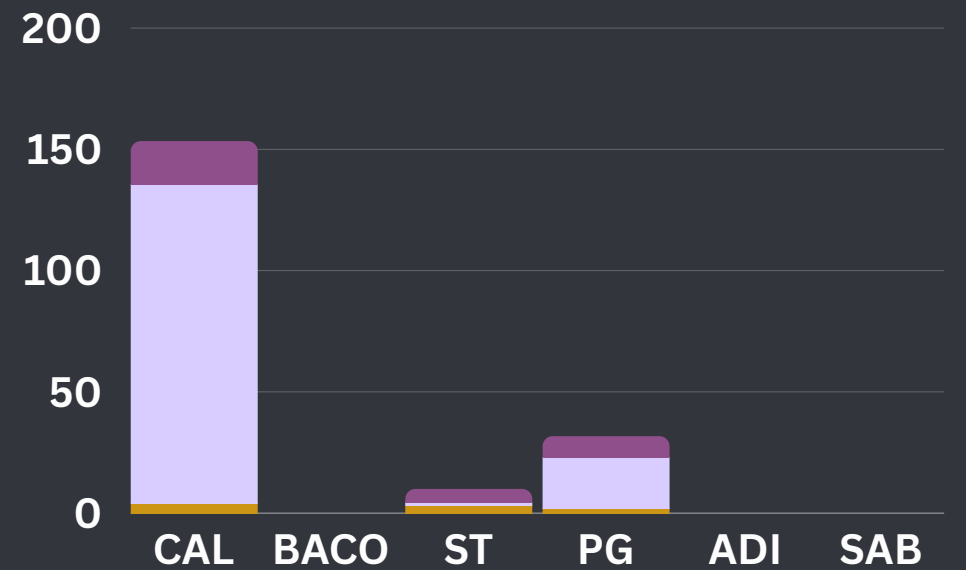

SEABOURN PATROL

MUNICIPALITY	NO. OF PATROLS A	TOTAL KMS B	TOTAL HRS C
CALAPAN	4	131.4	18
BACO	0	0	0
SAN TEODORO	3	1.55	5.44
PUERTO GALERA	2	20.74	9
ABRA DE ILOG	0	0	0
SABLAYAN	0	0	0
TOTAL	9	153.69	32.44