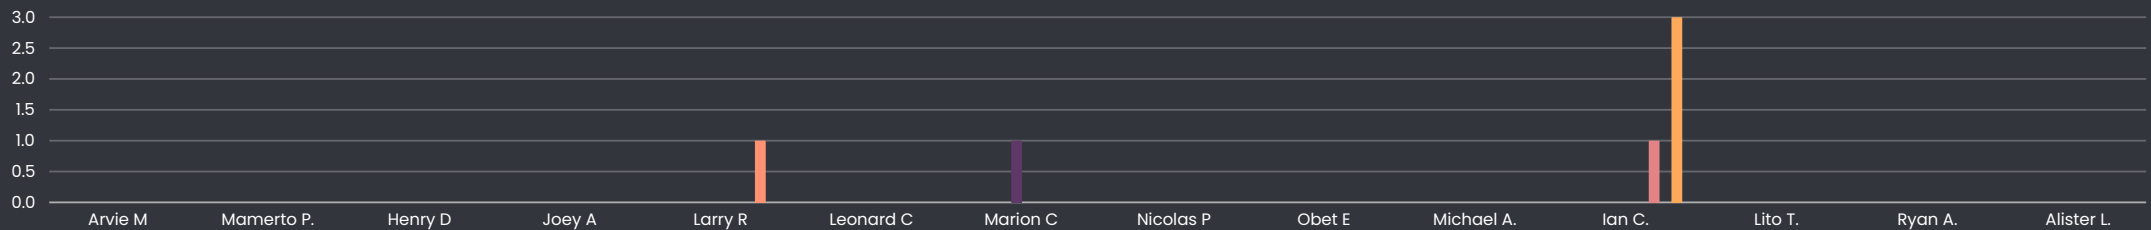

Ranger Performance Track

August 1-4, 2024

LAW ENFORCEMENT AND APPREHENSIONS

MONITORING, PATROLLING & SURVEILLANCE

RANGER	UNREG ILLEGAL FISHING	FISHING IN PROHIBITED AREA (MPA)	TAKING OF PROHIBITED SPECIES	USE OF PROHIBITED GEARS	COMPRESSOR FISHING	OTHERS	DESTRUCTIVE PRACTICES	MARINE WILDLIFE SIGHTINGS	INFRASTRUCTURE AND ASSETS	RESEARCH AND STUDIES	COMMUNITY SUPPORT	THREATS ON HABITAT	SUB TOTAL
Arvie M	0	0	0	0	0	0	0	0	0	0	0	0	0
Mamerto P.	0	0	0	0	0	0	0	0	0	0	0	0	0
Henry D	0	0	0	0	0	0	0	0	0	0	0	0	0
Joey A	0	0	0	0	0	0	0	0	0	0	0	0	0
Larry R	0	0	0	0	0	0	0	0	0	1	0	0	1
Leonard C	0	0	0	0	0	0	0	0	0	0	0	0	0
Marion C	0	0	0	0	0	1	0	0	0	0	0	0	1
Nicolas P	0	0	0	0	0	0	0	0	0	0	0	0	0
Obet E	0	0	0	0	0	0	0	0	0	0	0	0	0
Michael A.	0	0	0	0	0	0	0	0	0	0	0	0	0
Ian C.	0	0	0	0	0	0	0	0	1	0	3	0	4
Lito T.	0	0	0	0	0	0	0	0	0	0	0	0	0
Ryan A.	0	0	0	0	0	0	0	0	0	0	0	0	0
Alister L.	0	0	0	0	0	0	0	0	0	0	0	0	0
SUB TOTAL	0	0	0	0	0	1	0	0	1	1	3	0	6