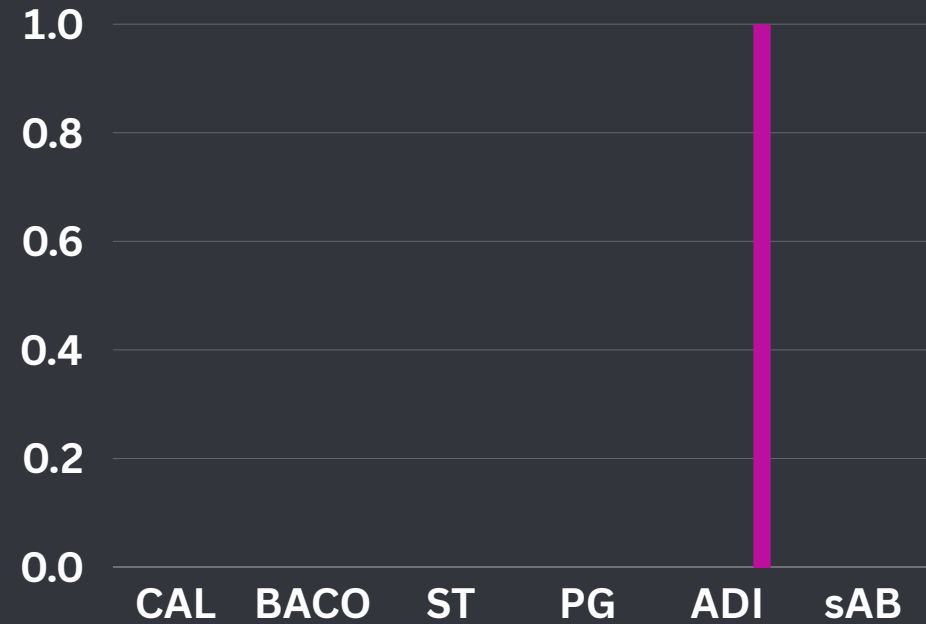

NO RECORDS FOUND

SEABOURN PATROL

NO. OF PATROLS A	TOTAL KMS B	TOTAL HRS C
0	0	0

NO RECORDS FOUND

Consolidated Report

August 1-4, 2024

LAW ENFORCEMENT AND APPREHENSIONS

MUNICIPALITY	UNREGIS-TERED ILLEGAL FISHING A	FISHING IN A PROHIBITED AREA (MPA) B	TAKING OF PROHIBITED SPECIES C	USE OF PROHIBITED GEARS D	COMPRESSOR FISHING E	DESTRUCTIVE PRACTICES F	OTHERS G	TOTAL
CALAPAN	0	0	0	0	0	0	0	0
BACO	0	0	0	0	0	0	0	0
SAN TEODORO	0	0	0	0	0	0	0	0
PUERTO GALERA	0	0	0	0	0	0	0	0
ABRA DE ILOG	0	0	0	0	0	1	0	1
SABLAYAN	0	0	0	0	0	0	0	0
TOTAL	0	0	0	0	0	1	0	1