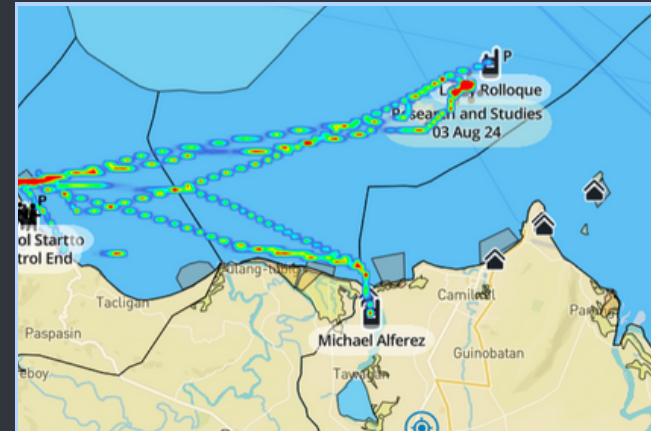

San Teodoro

August 1-4, 2024

LAW ENFORCEMENT AND APPREHENSIONS

UNREGISTERED ILLEGAL FISHING A	FISHING IN A PROHIBITED AREA (MPA) B	TAKING OF PROHIBITED SPECIES C	USE OF PROHIBITED GEARS D	COMPRESSOR FISHING E	DESTRUCTIVE PRACTICES F	OTHERS G
0	0	0	0	0	0	0

NO RECORDS FOUND

FOOT PATROL

NO. OF PATROLS A	TOTAL KMS B	TOTAL HRS C
1	0	1