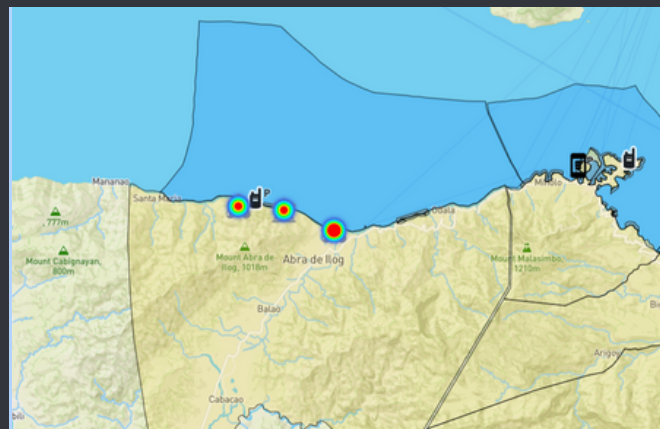

MONITORING, PATROLLING AND SURVEILLANCE

MARINE WILDLIFE SIGHTINGS A	INFRASTRUCTURE AND ASSETS B	RESEARCH AND STUDIES C	COMMUNITY SUPPORT D	THREATS ON HABITAT E
0	1	0	3	0