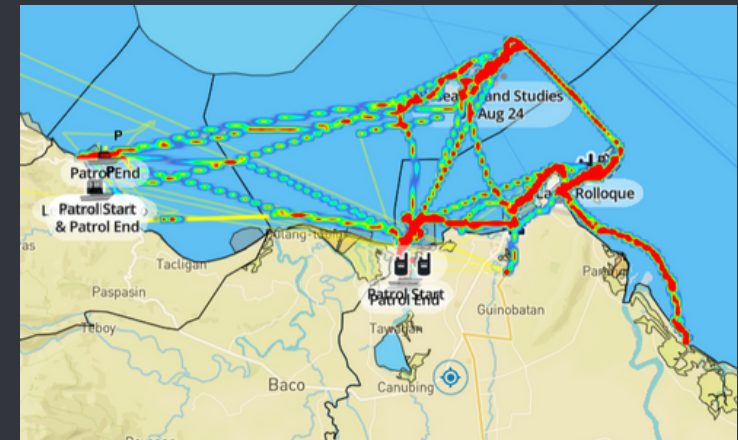

SEABOURN PATROL

NO. OF PATROLS A	TOTAL KMS B	TOTAL HRS C
4	131.4	18

San Teodoro

August 1-4, 2024

LAW ENFORCEMENT AND APPREHENSIONS

UNREGISTERED ILLEGAL FISHING A	FISHING IN A PROHIBITED AREA (MPA) B	TAKING OF PROHIBITED SPECIES C	USE OF PROHIBITED GEARS D	COMPRESSOR FISHING E	DESTRUCTIVE PRACTICES F	OTHERS G
0	0	0	0	0	0	0