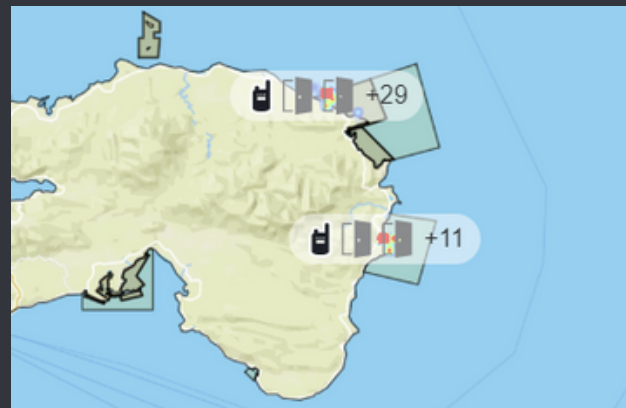

Banggai

August 1-31, 2024

LAW ENFORCEMENT AND APPREHENSIONS

UNREGISTERED ILLEGAL FISHING A	FISHING IN A PROHIBITED AREA (MPA) B	TAKING OF PROHIBITED SPECIES C	USE OF PROHIBITED GEARS D	COMPRESSOR FISHING E	DESTRUCTIVE PRACTICES F	OTHERS G
0	0	0	0	0	0	0

NO RECORDS FOUND

FOOT PATROL

NO. OF PATROLS A	TOTAL KMS B	TOTAL HRS C
0	0	0

NO RECORDS FOUND

MONITORING, PATROLLING AND SURVEILLANCE

MARINE WILDLIFE SIGHTINGS A	INFRASTRUCTURE AND ASSETS B	RESEARCH AND STUDIES C	OUTREACH D	THREATS ON HABITAT E
0	1	0	21	1