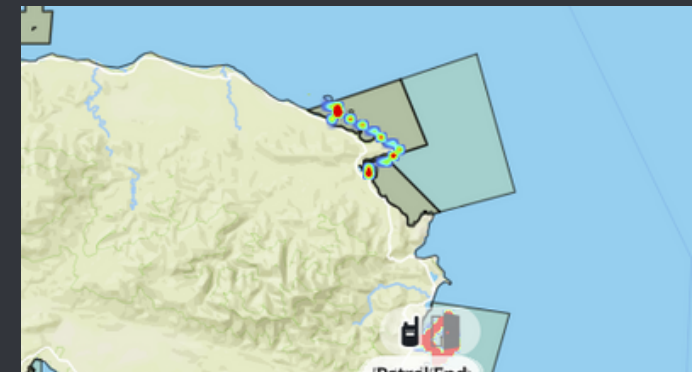

BOAT PATROL

NO. OF PATROLS A	TOTAL KMS B	TOTAL HRS C
2	48.39	20.87

Consolidated Report

September 1-8, 2024

LAW ENFORCEMENT AND APPREHENSIONS

UNREGISTERED ILLEGAL FISHING A	FISHING IN A PROHIBITED AREA (MPA) B	TAKING OF PROHIBITED SPECIES C	USE OF PROHIBITED GEARS D	COMPRESSOR FISHING E	DESTRUCTIVE PRACTICES F	OTHERS G	TOTAL
0	0	0	0	0	0	0	0