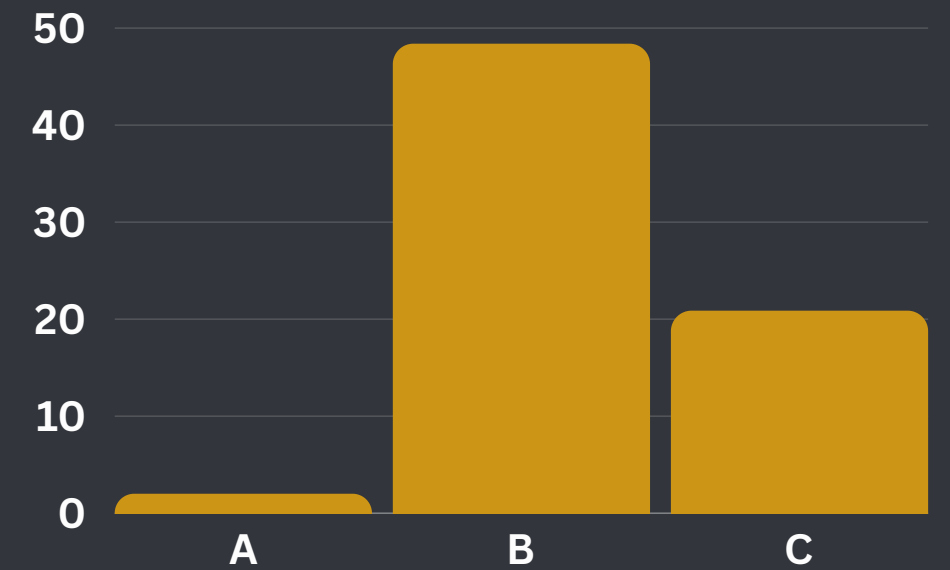

September 1-8, 2024

FOOT PATROL

NO. OF PATROLS A	TOTAL KMS B	TOTAL HRS C
0	0	0

BOAT PATROL

NO. OF PATROLS A	TOTAL KMS B	TOTAL HRS C
2	48.39	20.87

September 1-8, 2024

MONITORING, PATROLLING AND SURVEILLANCE

Outreach