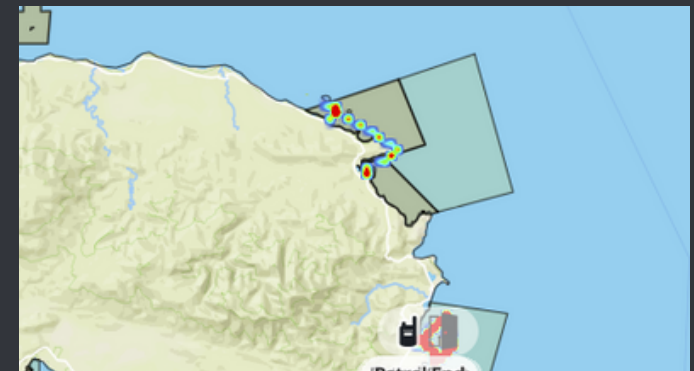

BOAT PATROL

NO. OF PATROLS A	TOTAL KMS B	TOTAL HRS C
5	127.37	335