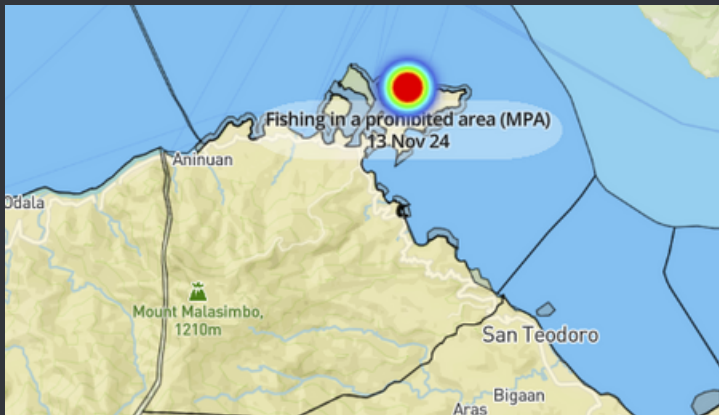

NO RECORDS FOUND

SEABOURN PATROL

NO. OF PATROLS A	TOTAL KMS B	TOTAL HRS C
0	0	0

NO RECORDS FOUND

Puerto Galera

November 11-17, 2024

LAW ENFORCEMENT AND APPREHENSIONS

UNREGISTERED ILLEGAL FISHING A	FISHING IN A PROHIBITED AREA (MPA) B	TAKING OF PROHIBITED SPECIES C	USE OF PROHIBITED GEARS D	COMPRESSOR FISHING E	DESTRUCTIVE PRACTICES F	OTHERS G
0	1	0	0	0	0	0