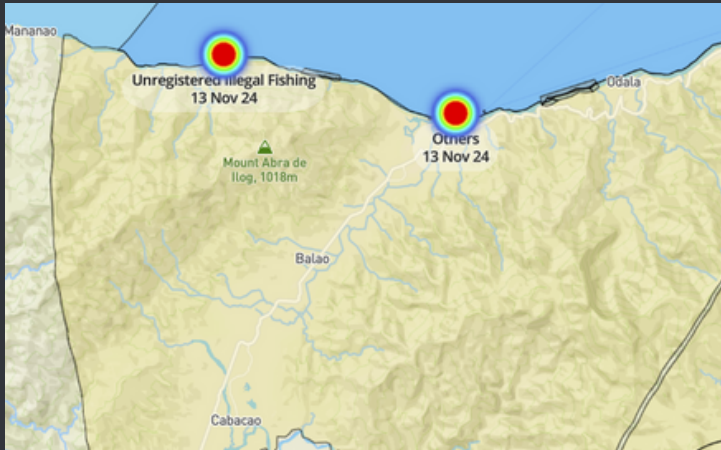

NO RECORDS FOUND

SEABOURN PATROL

NO. OF PATROLS A	TOTAL KMS B	TOTAL HRS C
6	0	114.48

Abra De Ilog

November 11-17, 2024

LAW ENFORCEMENT AND APPREHENSIONS

UNREGISTERED ILLEGAL FISHING A	FISHING IN A PROHIBITED AREA (MPA) B	TAKING OF PROHIBITED SPECIES C	USE OF PROHIBITED GEARS D	COMPRESSOR FISHING E	DESTRUCTIVE PRACTICES F	OTHERS G
1	0	0	1	0	0	0