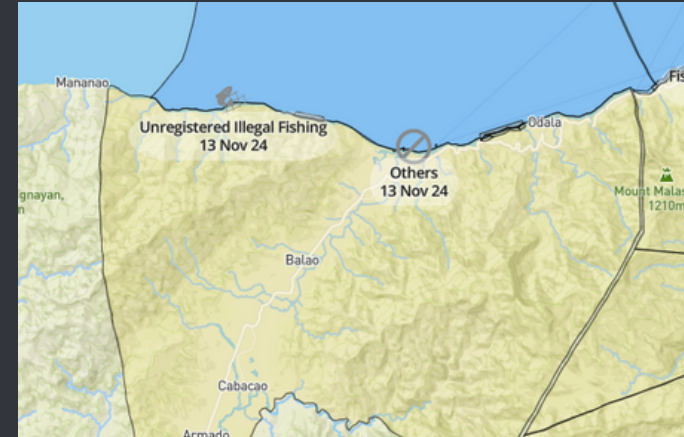

FOOT PATROL

NO. OF PATROLS A	TOTAL KMS B	TOTAL HRS C
3	0	122.4264