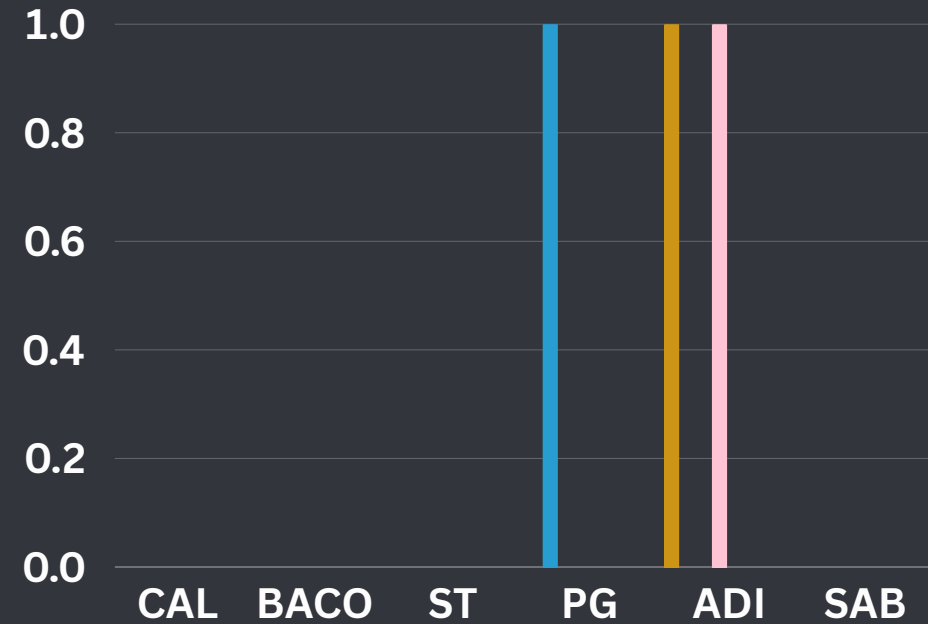

NO RECORDS FOUND

SEABOURN PATROL

NO. OF PATROLS A	TOTAL KMS B	TOTAL HRS C
0	0	0

NO RECORDS FOUND

Consolidated Report

November 11-17, 2024

LAW ENFORCEMENT AND APPREHENSIONS

MUNICIPALITY	UNREGISTERED ILLEGAL FISHING	FISHING IN PROHIBITED AREA (MPA)	TAKING OF PROHIBITED SPECIES	USE OF PROHIBITED GEARS	COMPRESSOR FISHING	OTHERS	DESTRUCTIVE PRACTICES	TOTAL PER MUNICIPALITY
Calapan	0	0	0	0	0	0	0	0
Baco	0	0	0	0	0	0	0	0
San Teodoro	0	0	0	0	0	0	0	0
Puerto Galera	0	1	0	0	0	0	0	1
Abra De Ilog	1	0	0	1	0	0	0	2
Sablayan	0	0	0	0	0	0	0	0
Total per Category	1	1	0	1	0	0	0	3