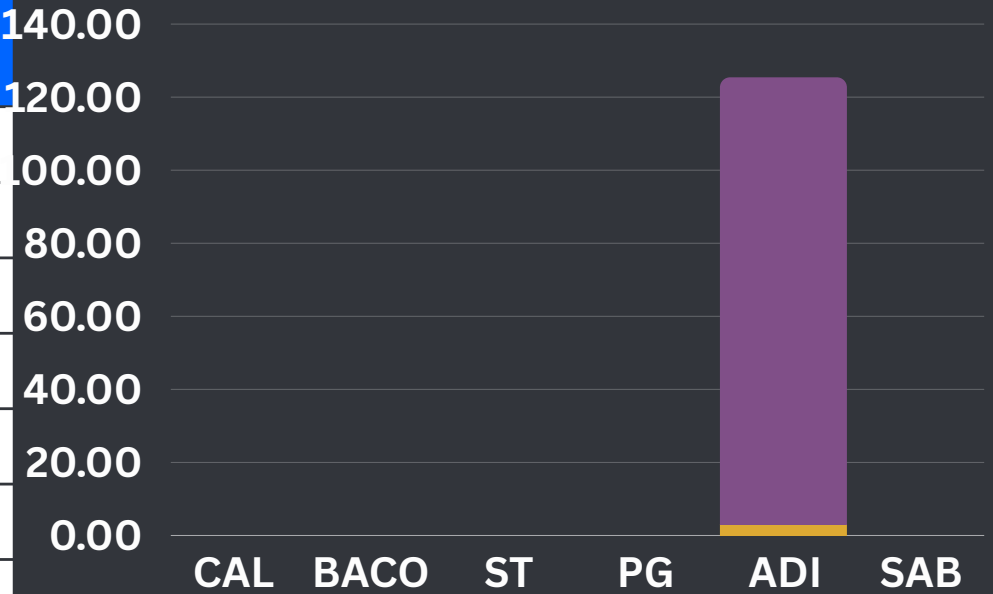

Consolidated Report

November 11-17, 2024

FOOT PATROL

MUNICIPALITY	NO. OF PATROLS A	TOTAL KMS B	TOTAL HRS C
CALAPAN	0.00	0	0
BACO	0	0	0
SAN TEODORO	0	0	0
PUERTO GALERA	0	0	0
ABRA DE ILOG	3	0	122.4264
SABLAYAN	0	0	0
TOTAL	3	0	122.4264