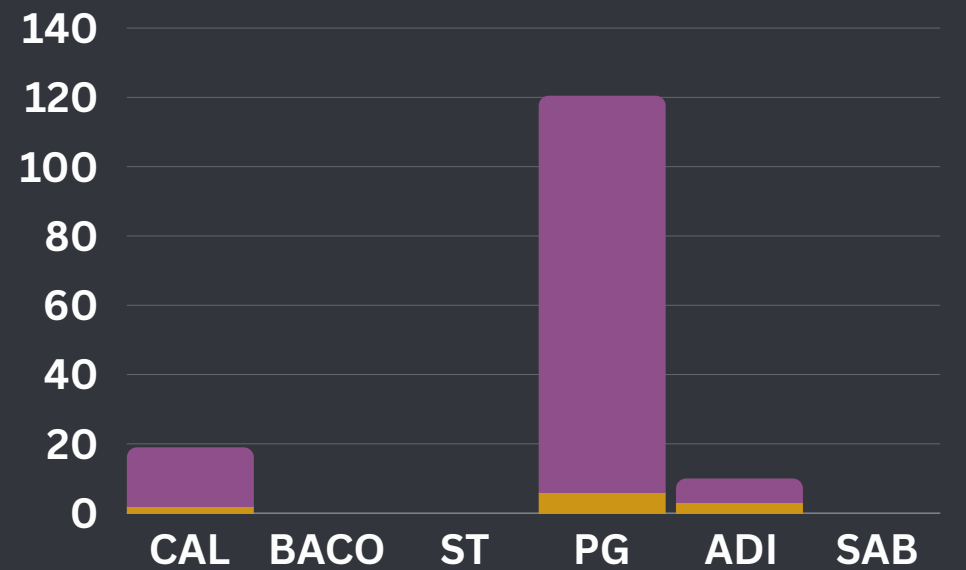

SEABOURN PATROL

MUNICIPALITY	NO. OF PATROLS A	TOTAL KMS B	TOTAL HRS C
CALAPAN	2	0	17
BACO	0	0	0
SAN TEODORO	0	0	0
PUERTO GALERA	6	0	114.48
ABRA DE ILOG	3	0	7
SABLAYAN	0	0	0
TOTAL	11	0	138.48