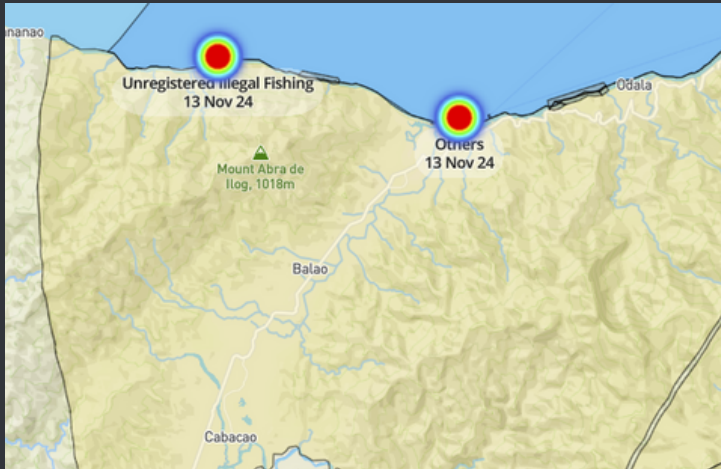

Abra De Ilog

November 1-30, 2024

LAW ENFORCEMENT AND APPREHENSIONS

UNREGISTERED ILLEGAL FISHING A	FISHING IN A PROHIBITED AREA (MPA) B	TAKING OF PROHIBITED SPECIES C	USE OF PROHIBITED GEARS D	COMPRESSOR FISHING E	DESTRUCTIVE PRACTICES F	OTHERS G
0	0	0	0	0	3	0