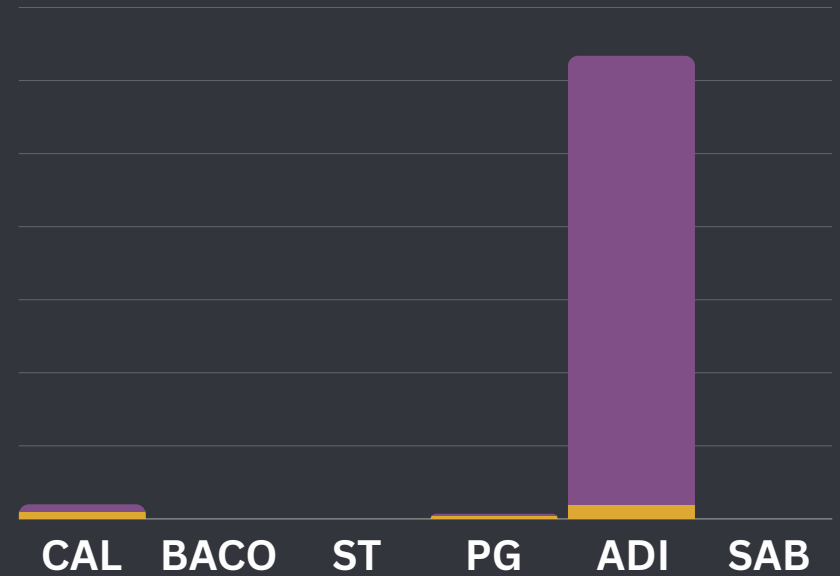

Consolidated Report

November 1-30, 2024

FOOT PATROL

MUNICIPALITY	NO. OF PATROLS A	TOTAL KMS B	TOTAL HRS C
CALAPAN	2.00	0	2
BACO	0	0	0
SAN TEODORO	0	0	0
PUERTO GALERA	1	0	0.41
ABRA DE ILOG	4	0	122.7864
SABLAYAN	0	0	0
TOTAL	7	0	125.1964

140.00
120.00
100.00
80.00
60.00
40.00
20.00
0.00