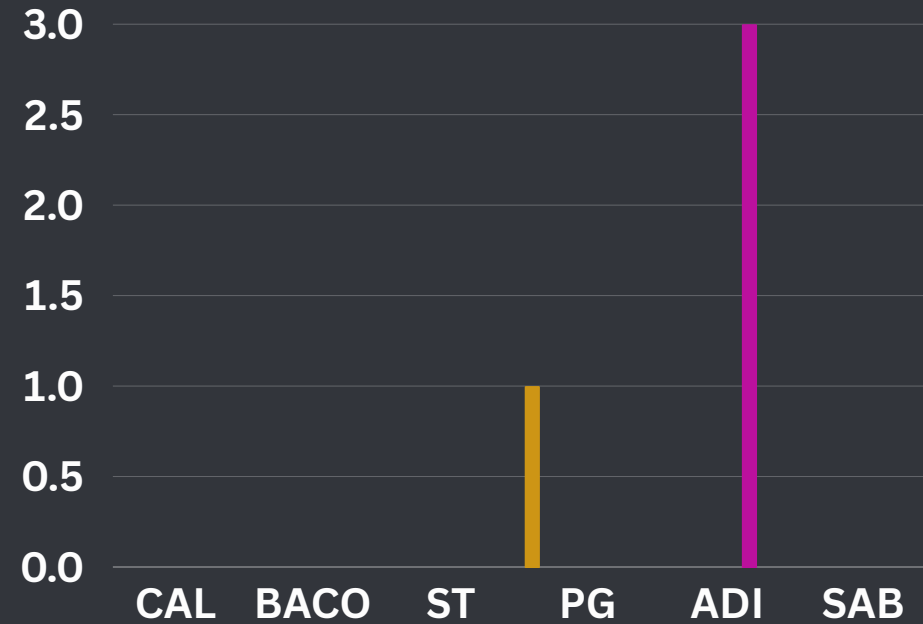

November 1-30, 2024

LAW ENFORCEMENT AND APPREHENSIONS

MUNICIPALITY	UNREGISTERED ILLEGAL FISHING	FISHING IN PROHIBITED AREA (MPA)	TAKING OF PROHIBITED SPECIES	USE OF PROHIBITED GEARS	COMPRESSOR FISHING	OTHERS	DESTRUCTIVE PRACTICES	TOTAL PER MUNICIPALITY
Calapan	0	0	0	0	0	0	0	0
Baco	0	0	0	0	0	0	0	0
San Teodoro	0	0	0	0	0	0	0	0
Puerto Galera	1	0	0	0	0	0	0	1
Abra De Ilog	0	0	0	0	0	3	0	3
Sablayan	0	0	0	0	0	0	0	0
Total per Category	1	0	0	0	0	3	0	4