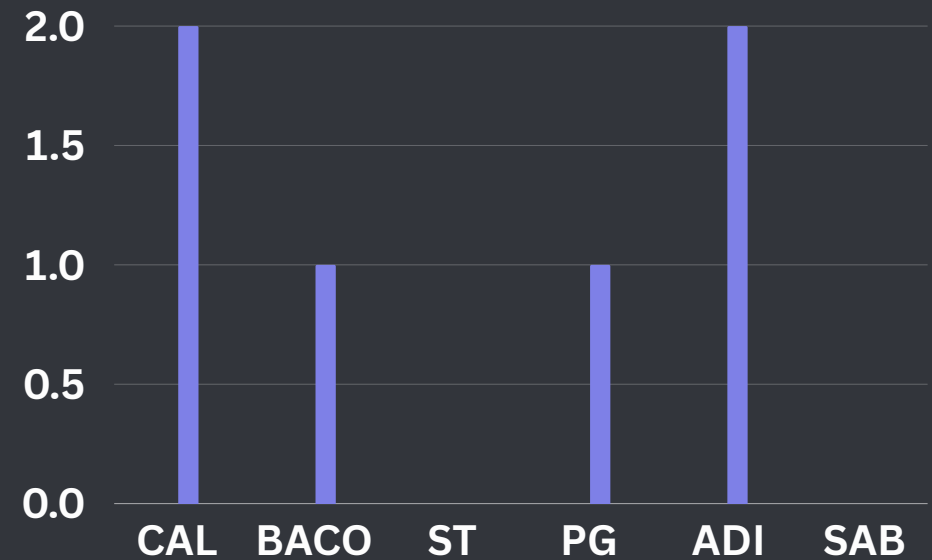

MONITORING, PATROLLING AND SURVEILLANCE

MUNICIPALITY	MARINE WILDLIFE SIGHTINGS A	INFRASTRUCTURE AND ASSETS B	RESEARCH AND STUDIES C	COMMUNITY SUPPORT D	THREATS ON HABITAT E	TOTAL
CALAPAN	0	0	0	2	0	2
BACO	0	0	0	1	0	1
SAN TEODORO	0	0	0	0	0	0
PUERTO GALERA	0	0	0	1	0	1
ABRA DE ILOG	0	0	0	2	0	2
SABLAYAN	0	0	0	0	0	0
TOTAL	0	0	0	6	0	6