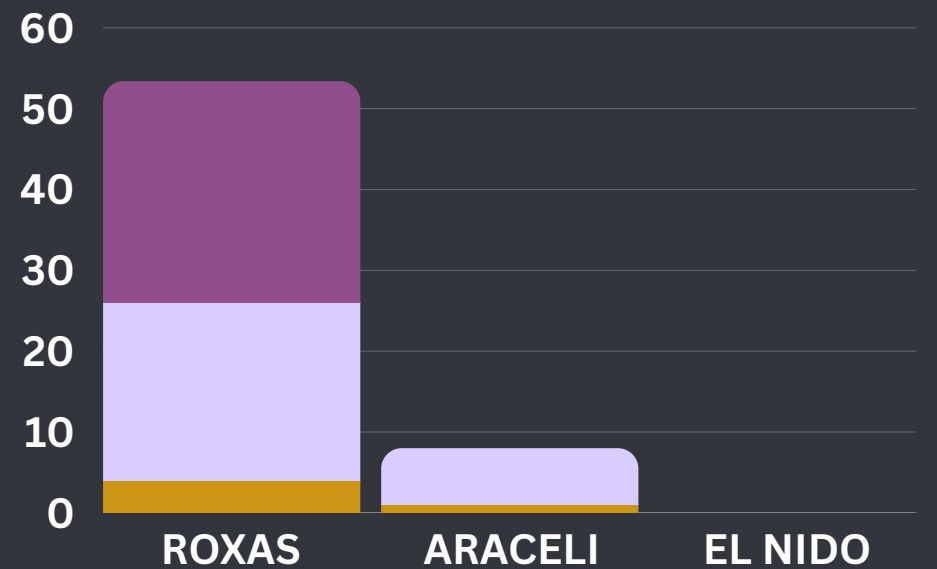

Consolidated Report

January 13-19, 2025

FOOT PATROL

MUNICIPALITY	NO. OF PATROLS A	TOTAL KMS B	TOTAL HRS C
ROXAS	0	0	0
ARACELI	5	11.01	0
EL NIDO	0	0	0

SEABOURN PATROL

MUNICIPALITY	NO. OF PATROLS A	TOTAL KMS B	TOTAL HRS C
ROXAS	4	22	27.4
ARACELI	1	7	0
EL NIDO	0	0	0