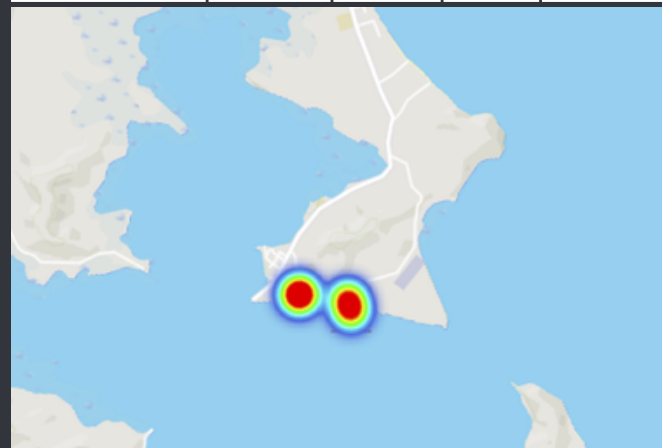

SEABOURN PATROL

NO. OF PATROLS A	TOTAL KMS B	TOTAL HRS C
1	7	0

El Nido

January 13-19, 2025

LAW ENFORCEMENT AND APPREHENSIONS

UNREGISTERED ILLEGAL FISHING A	FISHING IN A PROHIBITED AREA (MPA) B	TAKING OF PROHIBITED SPECIES C	USE OF PROHIBITED GEARS D	COMPRESSOR FISHING E	DESTRUCTIVE PRACTICES F	OTHERS G
0	0	0	0	0	0	0