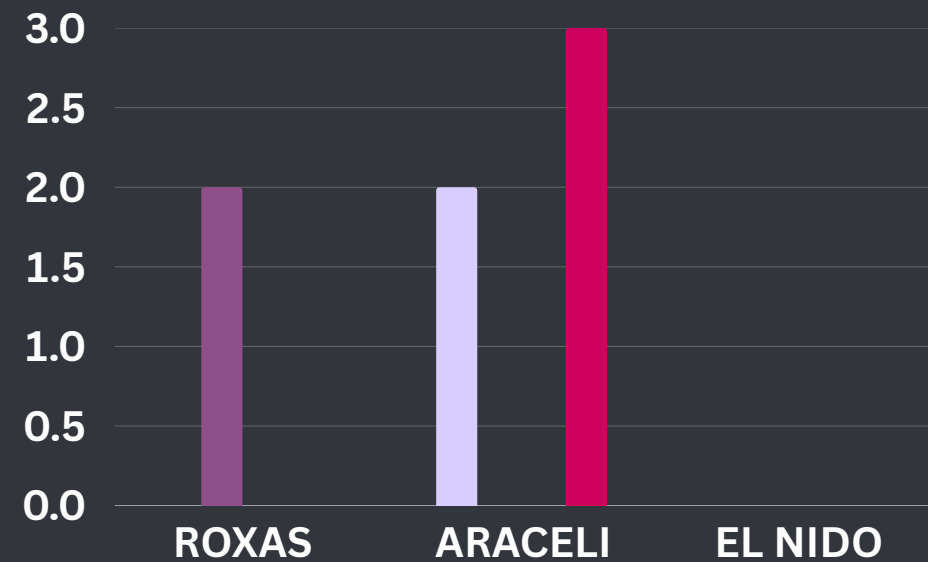

NO RECORDS FOUND

SEABOURN PATROL

NO. OF PATROLS A	TOTAL KMS B	TOTAL HRS C
0	0	0

NO RECORDS FOUND

Consolidated Report

January 13-19, 2025

LAW ENFORCEMENT AND APPREHENSIONS

MUNICIPALITY	UNREGISTERED ILLEGAL FISHING	FISHING IN PROHIBITED AREA (MPA)	TAKING OF PROHIBITED SPECIES	USE OF PROHIBITED GEARS	COMPRESSOR FISHING	OTHERS	DESTRUCTIVE PRACTICES	TOTAL
ROXAS	0	0	0	0	0	0	0	0
ARACELI	0	0	0	0	0	0	0	0
EL NIDO	0	0	0	0	0	0	0	0
TOTAL	0	0	0	0	0	0	0	0

MONITORING, PATROLLING AND SURVEILLANCE

MUNICIPALITY	MARINE WILDLIFE SIGHTINGS A	INFRASTRUCTURE AND ASSETS B	RESEARCH AND STUDIES C	COMMUNITY SUPPORT D	THREATS ON HABITAT E	TOTAL
ROXAS	0	0	2	0	0	2
ARACELI	0	2	0	0	3	5
EL NIDO	0	0	0	0	0	0
TOTAL	0	2	2	0	3	7