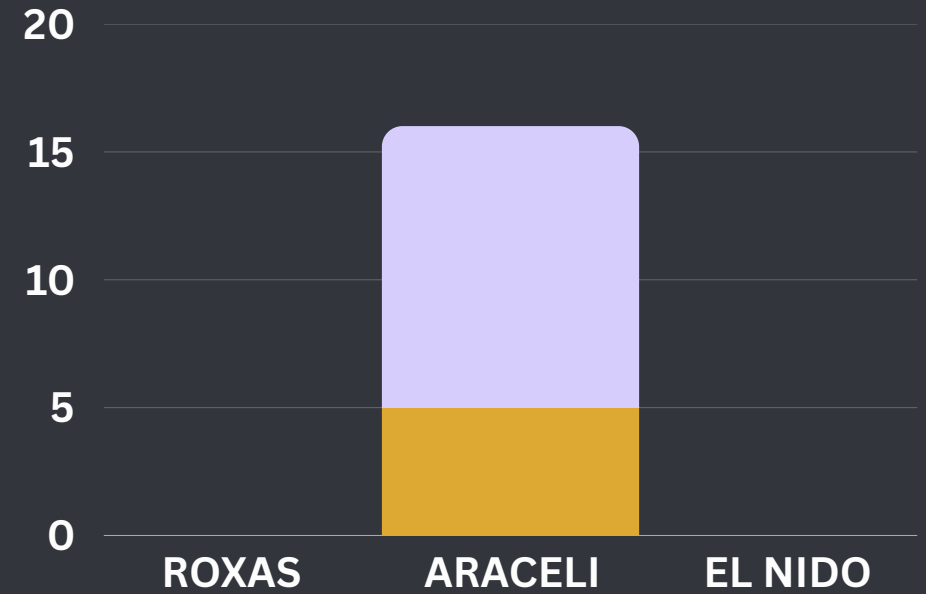

NO RECORDS FOUND

SEABOURN PATROL

NO. OF PATROLS A	TOTAL KMS B	TOTAL HRS C
0	0	0

NO RECORDS FOUND

Consolidated Report

January 13-19, 2025

LAW ENFORCEMENT AND APPREHENSIONS

MUNICIPALITY	UNREGISTERED ILLEGAL FISHING	FISHING IN PROHIBITED AREA (MPA)	TAKING OF PROHIBITED SPECIES	USE OF PROHIBITED GEARS	COMPRESSOR FISHING	OTHERS	DESTRUCTIVE PRACTICES	TOTAL
ROXAS	0	0	0	0	0	0	0	0
ARACELI	0	0	0	0	0	0	0	0
EL NIDO	0	0	0	0	0	0	0	0
TOTAL	0	0	0	0	0	0	0	0

MONITORING, PATROLLING AND SURVEILLANCE

MUNICIPALITY	MARINE WILDLIFE SIGHTINGS A	INFRASTRUCTURE AND ASSETS B	RESEARCH AND STUDIES C	COMMUNITY SUPPORT D	THREATS ON HABITAT E	TOTAL
ROXAS	0	0	2	0	0	2
ARACELI	0	2	0	0	3	5
EL NIDO	0	0	0	0	0	0
TOTAL	0	2	2	0	3	7

Consolidated Report

January 13-19, 2025

FOOT PATROL

MUNICIPALITY	NO. OF PATROLS A	TOTAL KMS B	TOTAL HRS C
ROXAS	0	0	0
ARACELI	5	11.01	0
EL NIDO	0	0	0

SEABOURN PATROL

MUNICIPALITY	NO. OF PATROLS A	TOTAL KMS B	TOTAL HRS C
ROXAS	4	22	27.4
ARACELI	1	7	0
EL NIDO	0	0	0