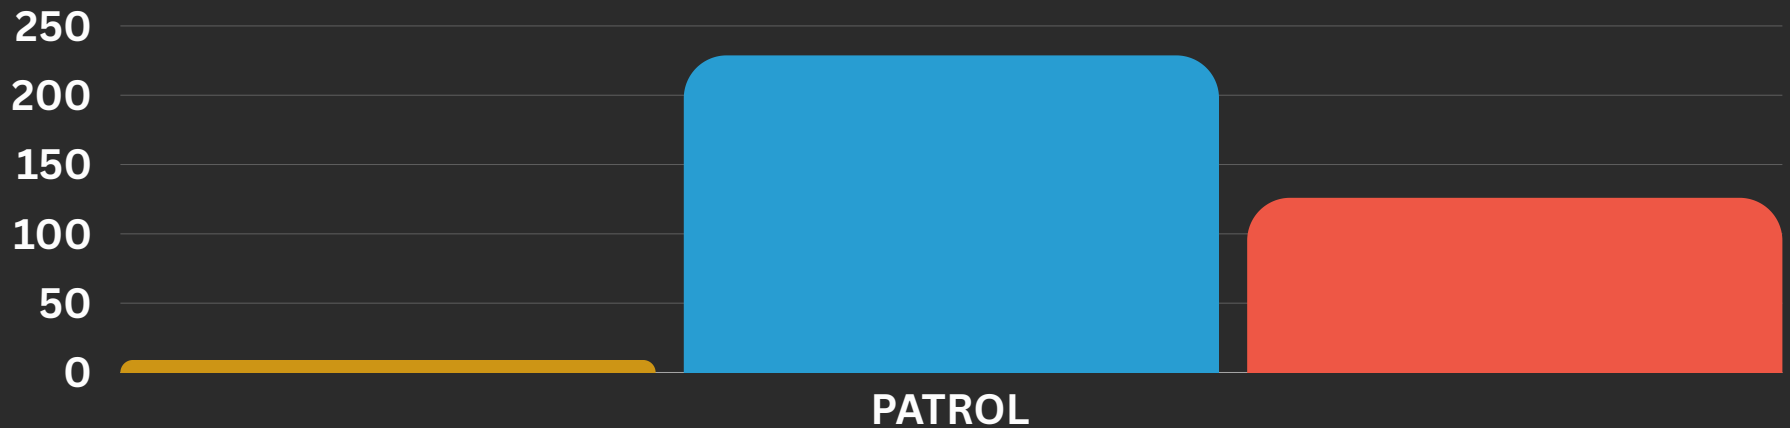

SEABOURN PATROL

NO. OF PATROLS A	TOTAL KMS B	TOTAL HRS C
9	228.74	126