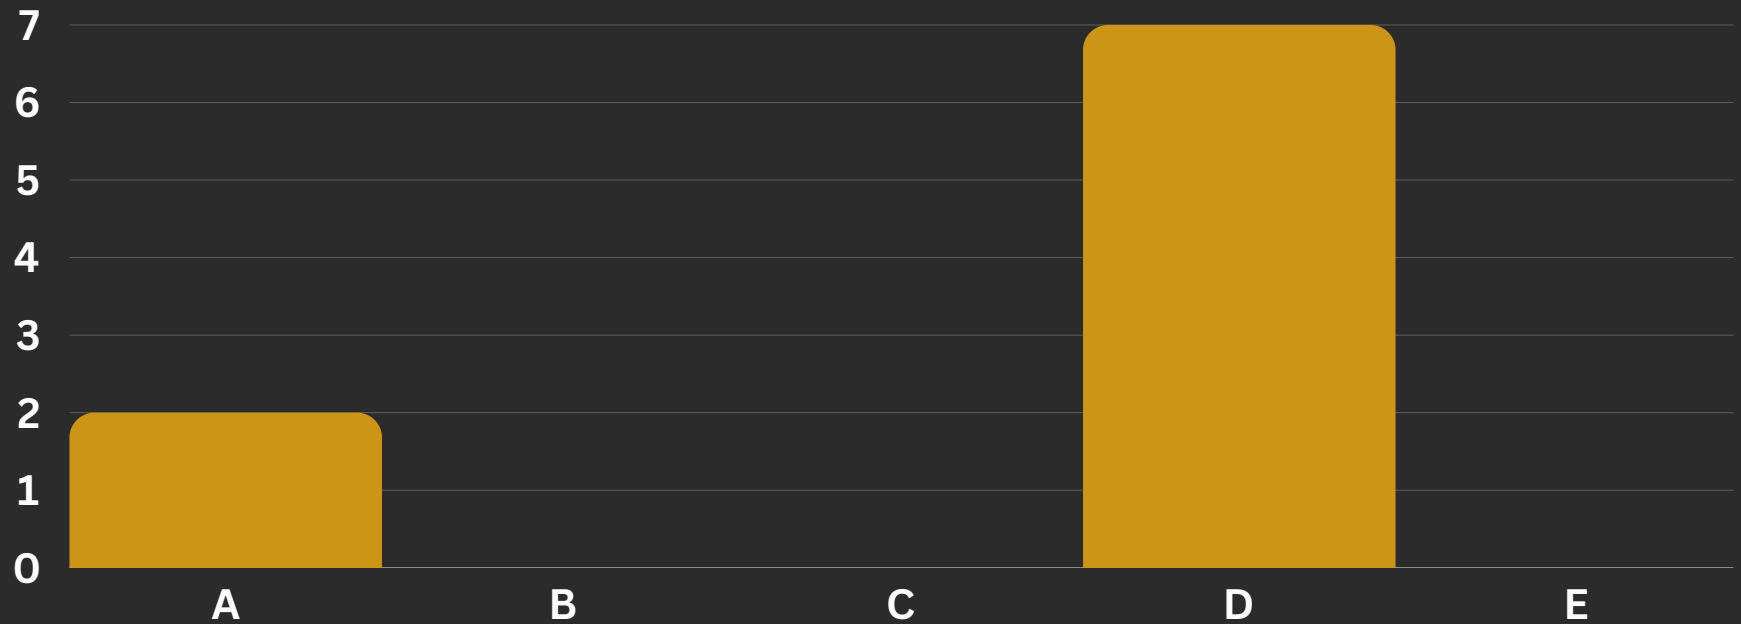

MONITORING, PATROLLING, AND SURVEILLANCE

MARINE WILDWIFE SIGHTINGS A	INFRASTRUCTURE AND ASSETS B	RESEARCH AND STUDIES C	OUTREACH D	THREATS ON HABITAT E	TOTAL
2	0	0	7	0	9