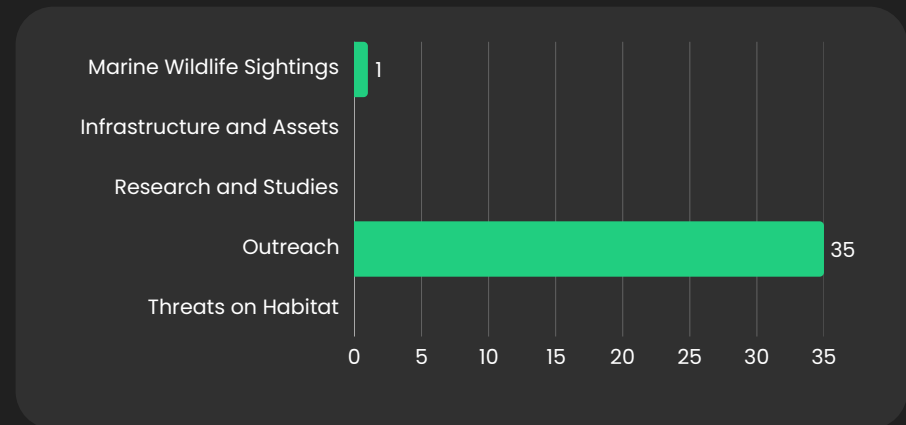

BANGGAI

LAW ENFORCEMENT

MONITORING, PATROLLING SURVEILLANCE

EarthRanger

BANGGAI

FEBRUARY 10-16, 2025

FOOT PATROL

SEABOURN PATROL