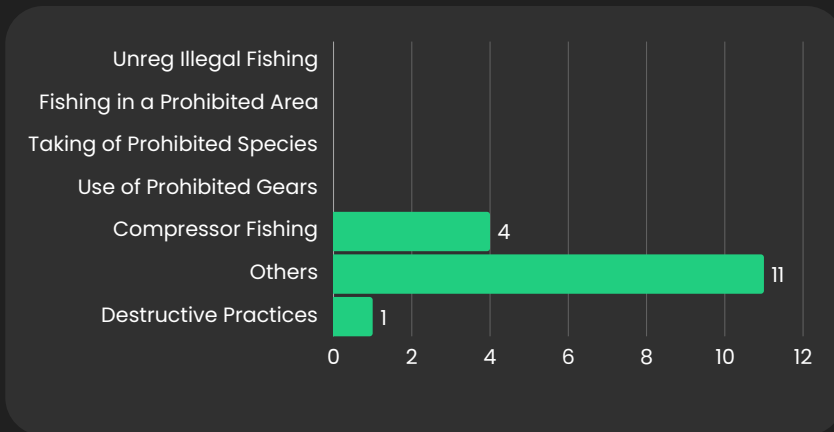

BANGGAI

LAW ENFORCEMENT

MONITORING, PATROLLING SURVEILLANCE

EarthRanger

BANGGAI

FEBRUARY 10-16, 2025

FOOT PATROL

SEABOURN PATROL