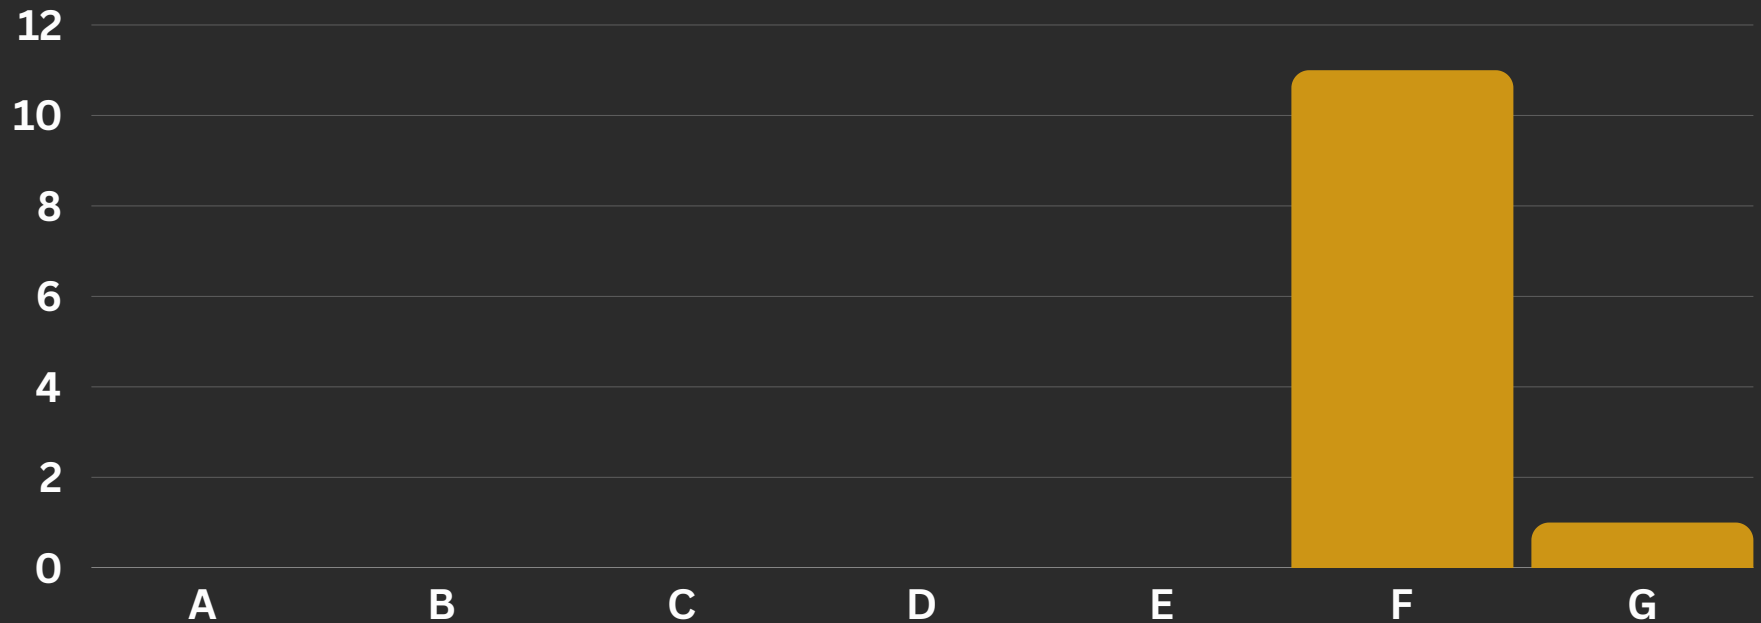

LAW ENFORCEMENT AND APPREHENSIONS

UNREGISTERED ILLEGAL FISHING	FISHING IN PROHIBITED AREA (MPA)	TAKING OF PROHIBITED SPECIES	USE OF PROHIBITED GEARS	COMPRESSOR FISHING	OTHERS	DESTRUCTIVE PRACTICES	TOTAL
0	0	0	0	4	11	1	16