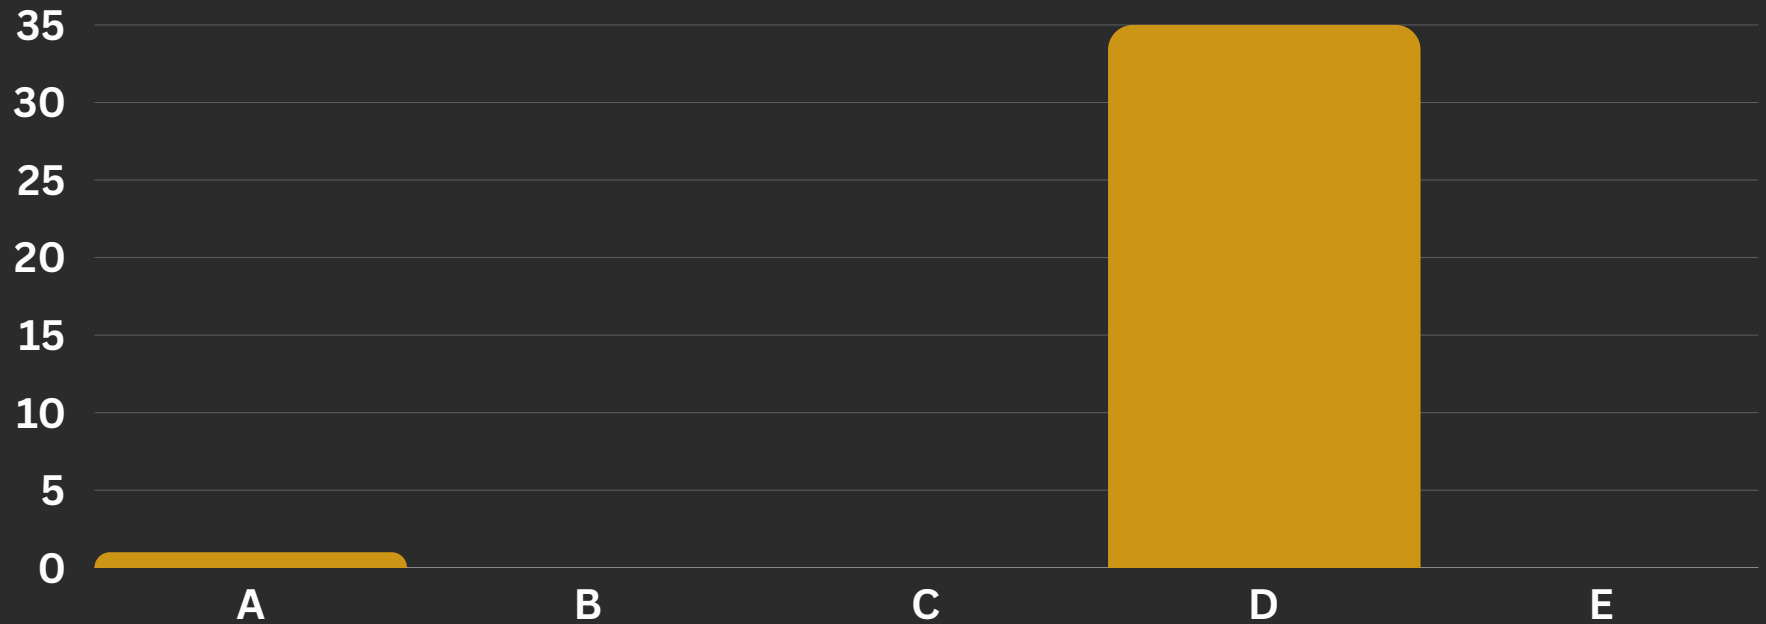

MONITORING, PATROLLING, AND SURVEILLANCE

MARINE WILDWIFE SIGHTINGS A	INFRASTRUCTURE AND ASSETS B	RESEARCH AND STUDIES C	OUTREACH D	THREATS ON HABITAT E	TOTAL
1	0	0	35	0	9