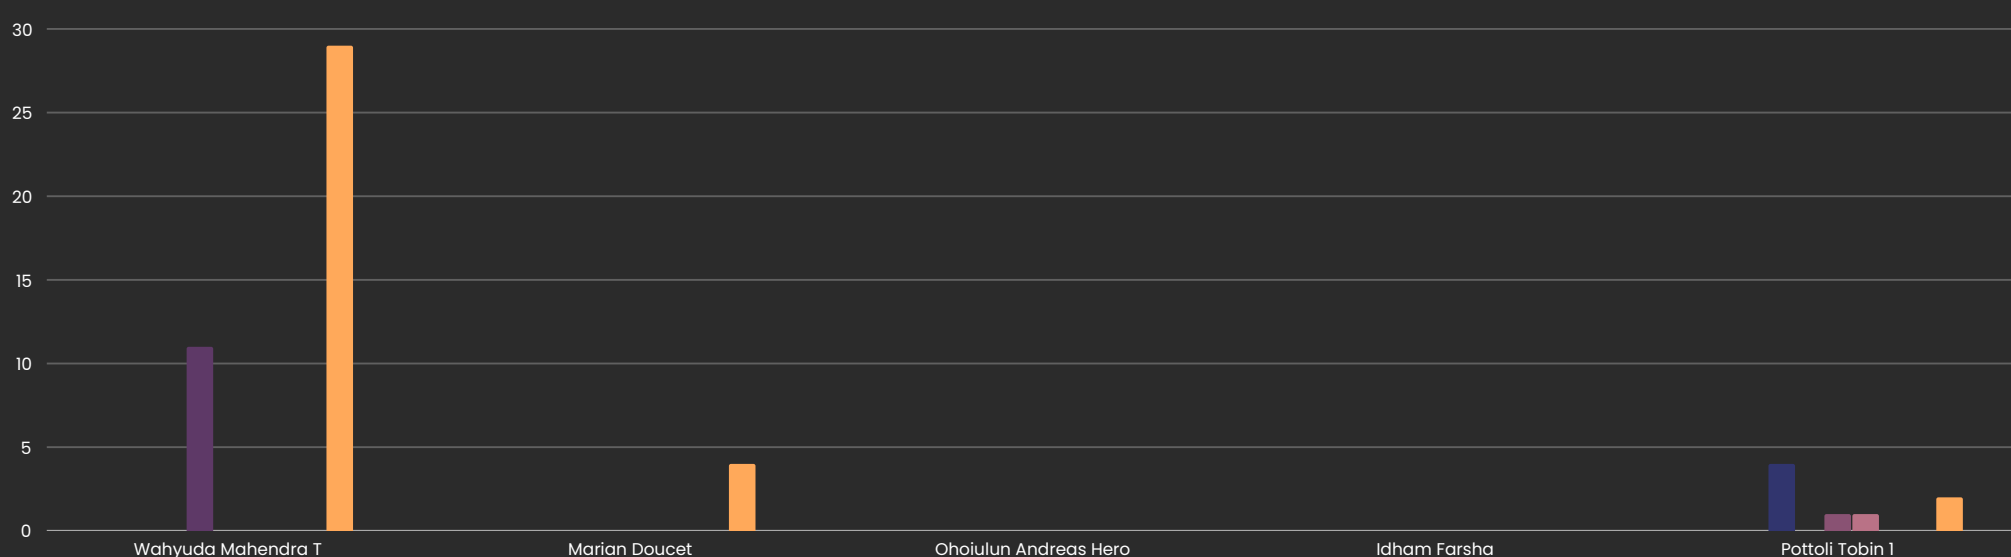

EarthRanger

FEBRUARY 10-16, 2025

RANGER PERFORMANCE TASK

LAW ENFORCEMENT AND AND APPREHENSIONS MONITORING, PATROLLING, AND SURVEILLANCE

RANGER	UNREG ILLEGAL FISHING	FISHING IN PROHIBITED AREA (MPA)	TAKING OF PROHIBITED SPECIES	USE OF PROHIBITED GEARS	COMPRESSOR FISHING	OTHERS	DESTRUCTIVE PRACTICES	MARINE WILDLIFE SIGHTINGS	INFRASTRUCTUR E AND ASSETS	RESEARCH AND STUDIES	OUTREACH	THREATS ON HABITAT	SUB TOTAL
Wahyuda Mahendra T	0	0	0	0	0	11	0	0	0	0	29	0	40
Marian Doucet	0	0	0	0	0	0	0	0	0	0	4	0	4
Ohoiun Andreas Hero	0	0	0	0	0	0	0	0	0	0	0	0	0
Idham Farsha	0	0	0	0	0	0	0	0	0	0	0	0	0
Pottoli Tobin I	0	0	0	0	4	0	1	1	0	0	2	0	8
SUB TOTAL	0	0	0	0	4	11	1	1	0	0	35	0	52