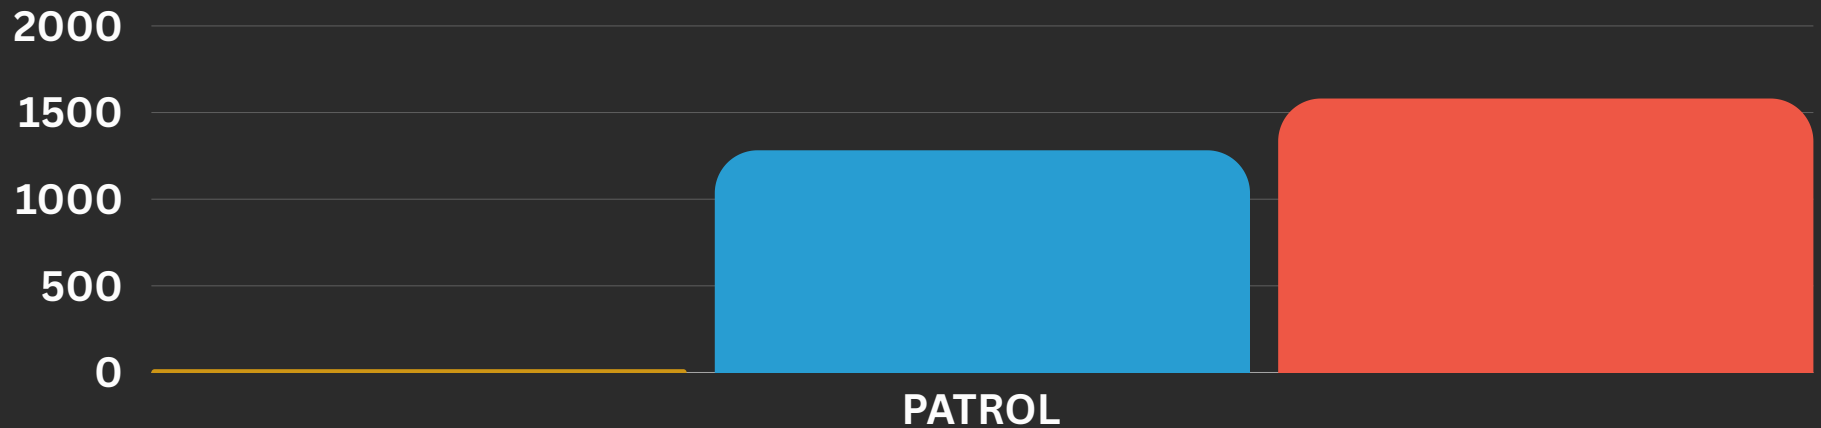

SEABOURN PATROL

NO. OF PATROLS A	TOTAL KMS B	TOTAL HRS C
19	1282.19	1581