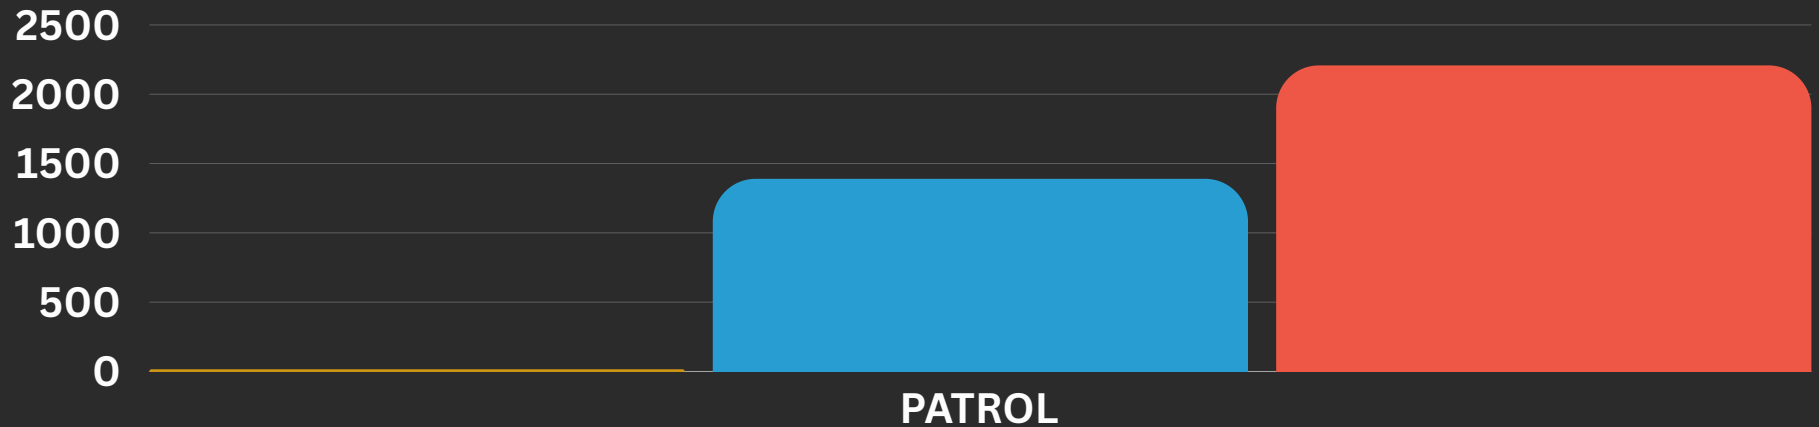

FOOT PATROL

NO. OF PATROLS A	TOTAL KMS B	TOTAL HRS C
16	1389.78	2208