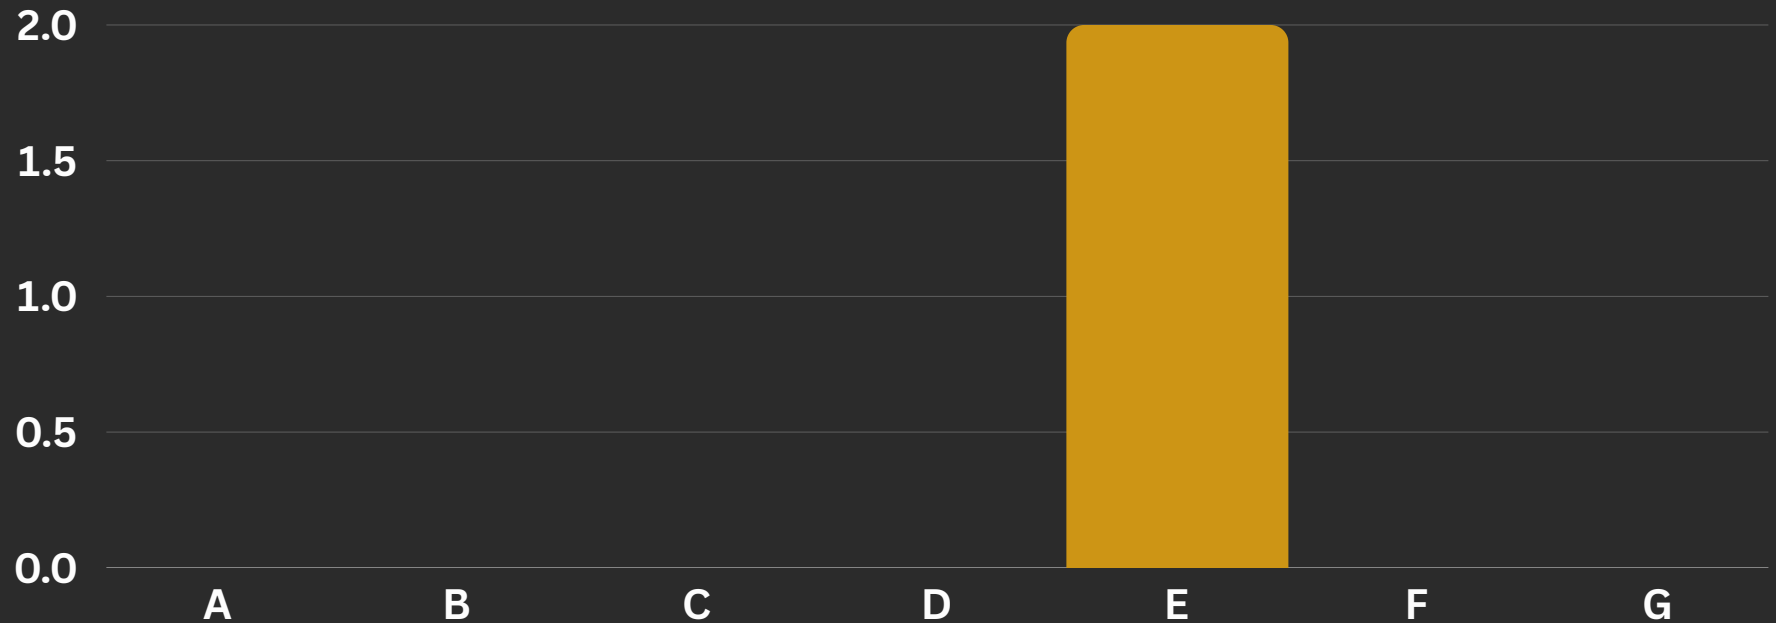

LAW ENFORCEMENT AND APPREHENSIONS

UNREGISTERED ILLEGAL FISHING A	FISHING IN PROHIBITED AREA (MPA) B	TAKING OF PROHIBITED SPECIES C	USE OF PROHIBITED GEARS D	COMPRESSOR FISHING E	OTHERS F	DESTRUCTIVE PRACTICES G	TOTAL
0	0	0	0	2	0	0	2