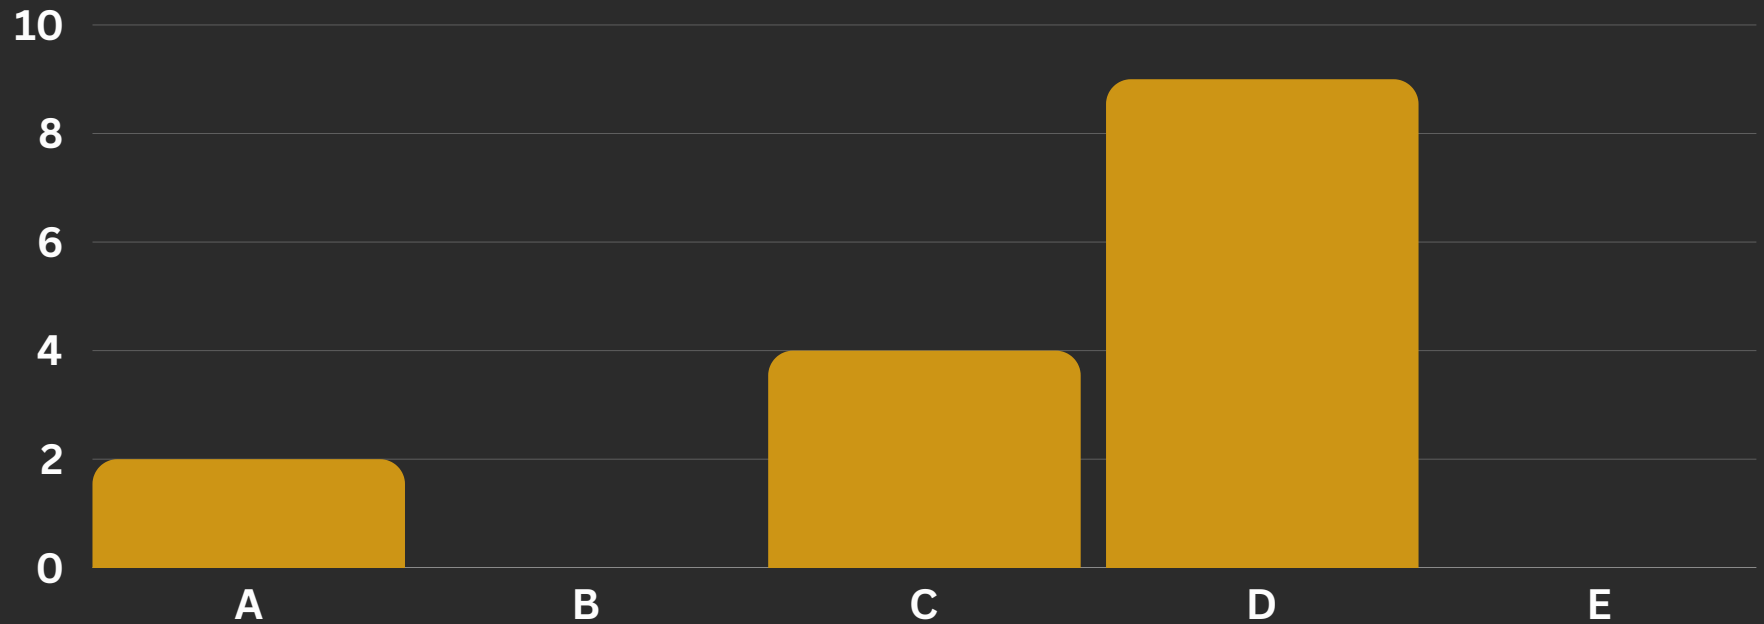

MONITORING, PATROLLING, AND SURVEILLANCE

MARINE WILDWIFE SIGHTINGS A	INFRASTRUCTURE AND ASSETS B	RESEARCH AND STUDIES C	OUTREACH D	THREATS ON HABITAT E	TOTAL
2	0	4	9	0	15