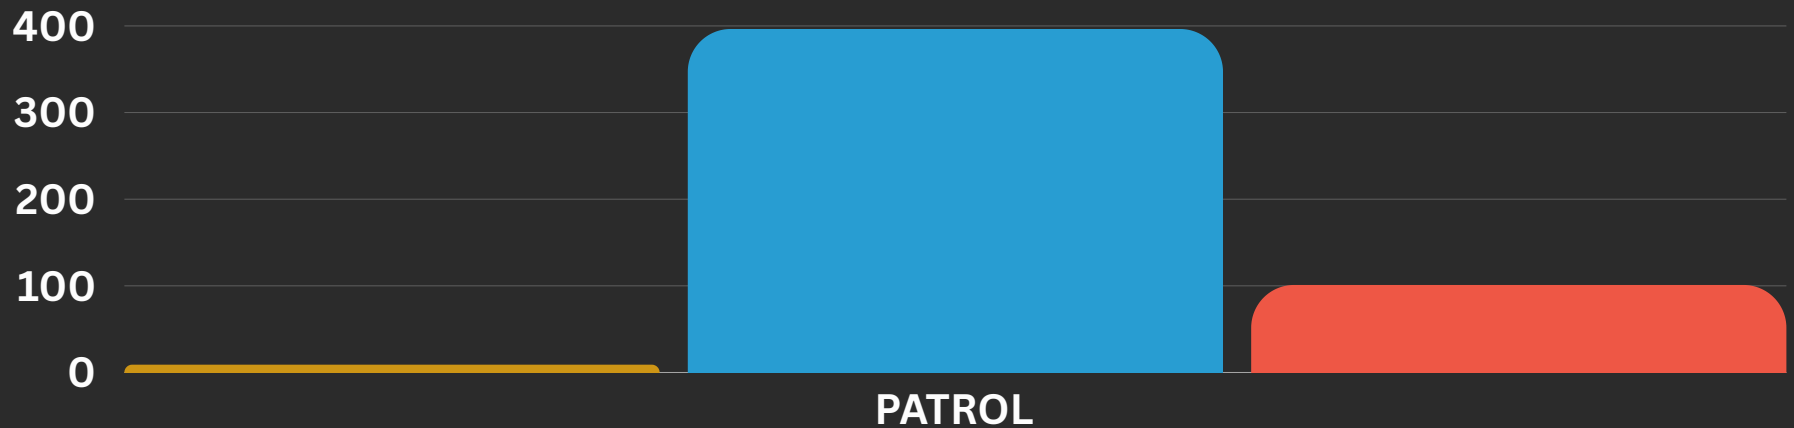

SEABOURN PATROL

NO. OF PATROLS A	TOTAL KMS B	TOTAL HRS C
9	396.45	101