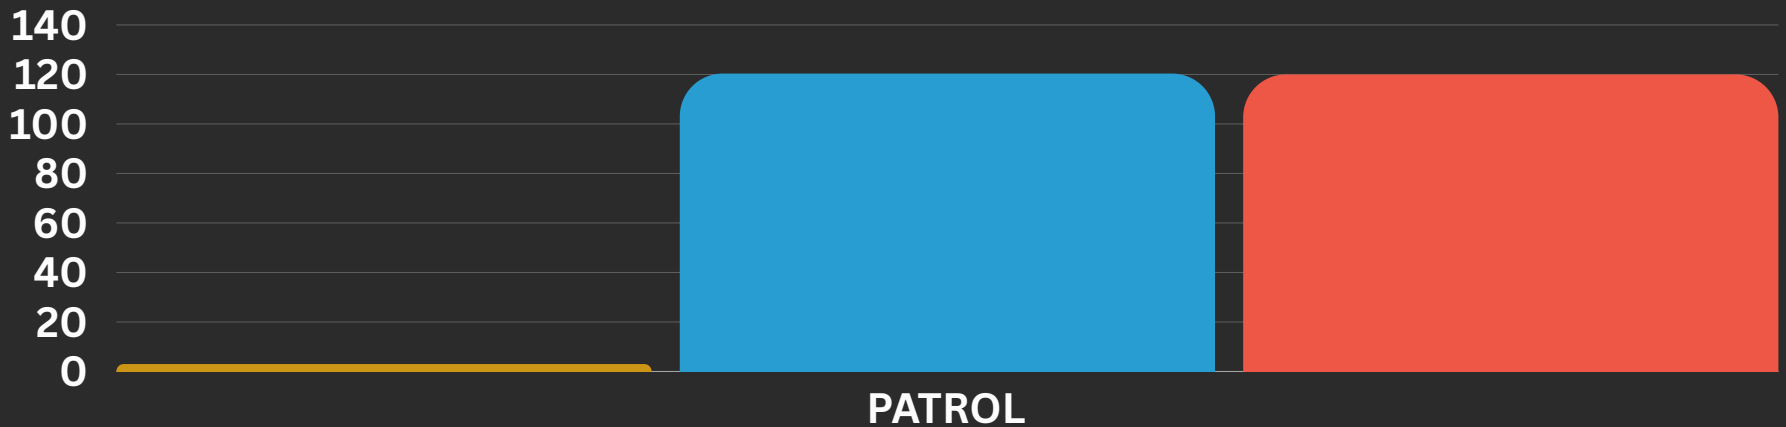

FOOT PATROL

NO. OF PATROLS A	TOTAL KMS B	TOTAL HRS C
3	120.34	120