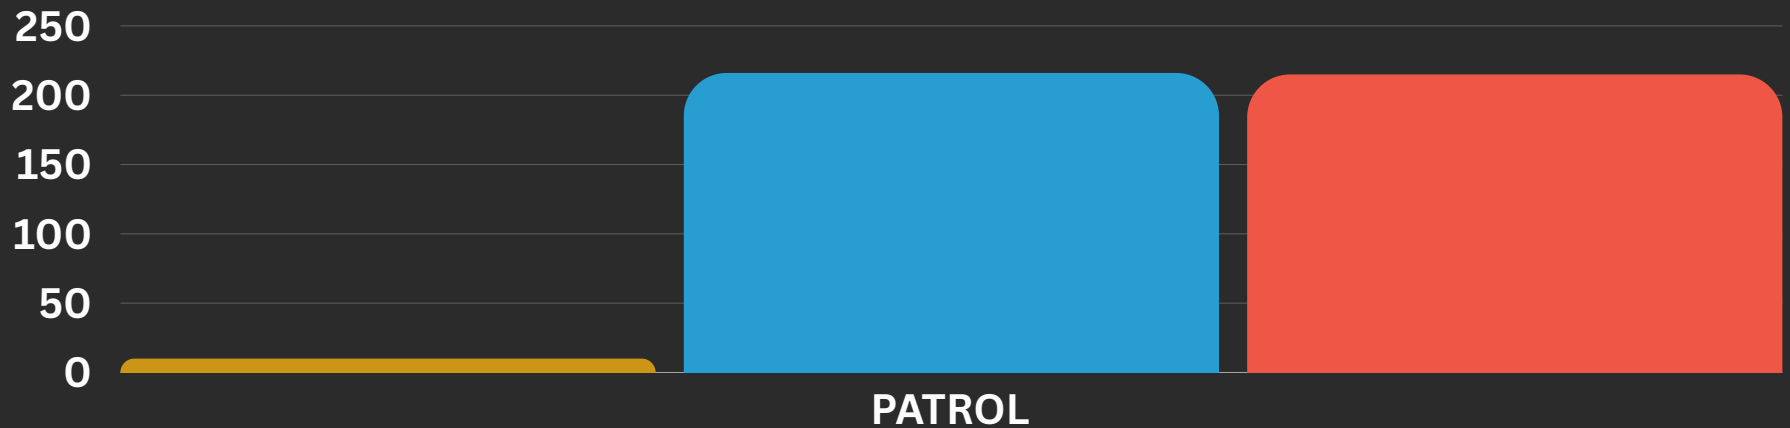

SEABOURN PATROL

NO. OF PATROLS A	TOTAL KMS B	TOTAL HRS C
10	216.06	215