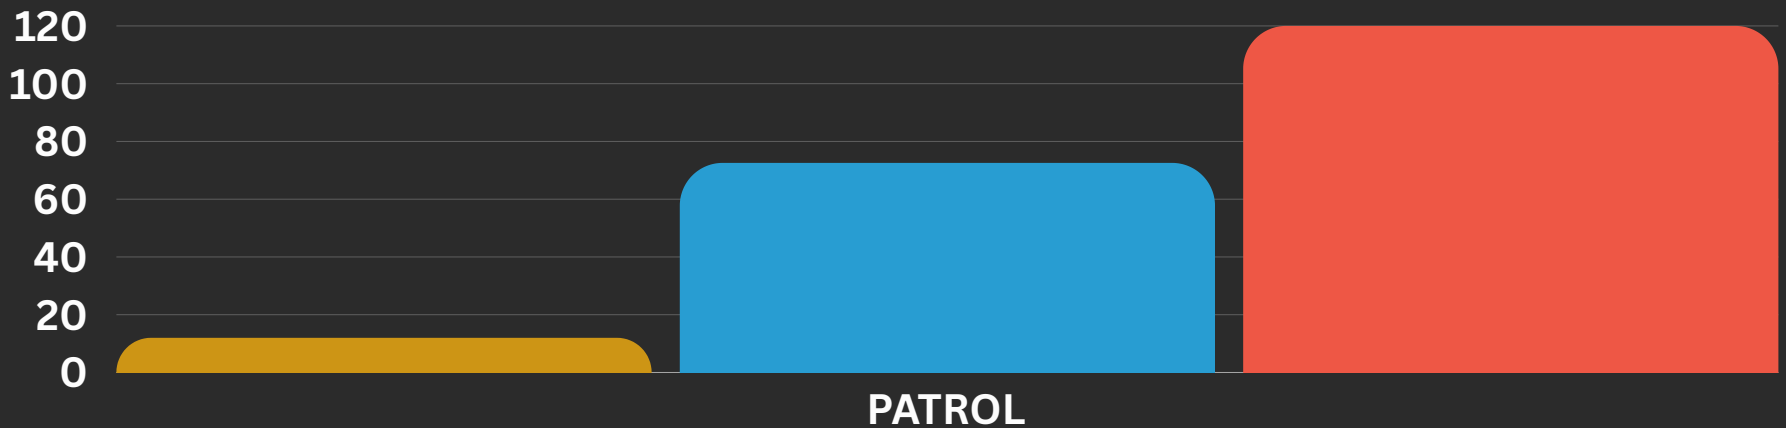

FOOT PATROL

NO. OF PATROLS A	TOTAL KMS B	TOTAL HRS C
12	72.57	120