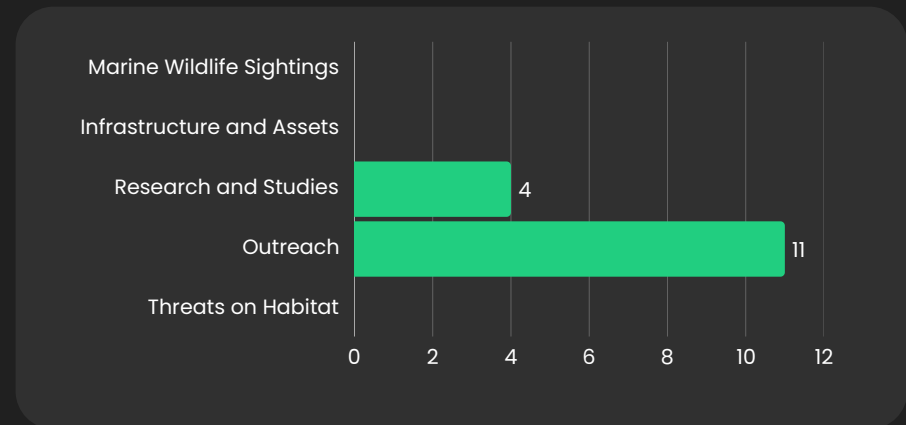

BANGGAI

LAW ENFORCEMENT

MONITORING, PATROLLING SURVEILLANCE

EarthRanger

BANGGAI

FEBRUARY 24-28, 2025

FOOT PATROL

SEABOURN PATROL