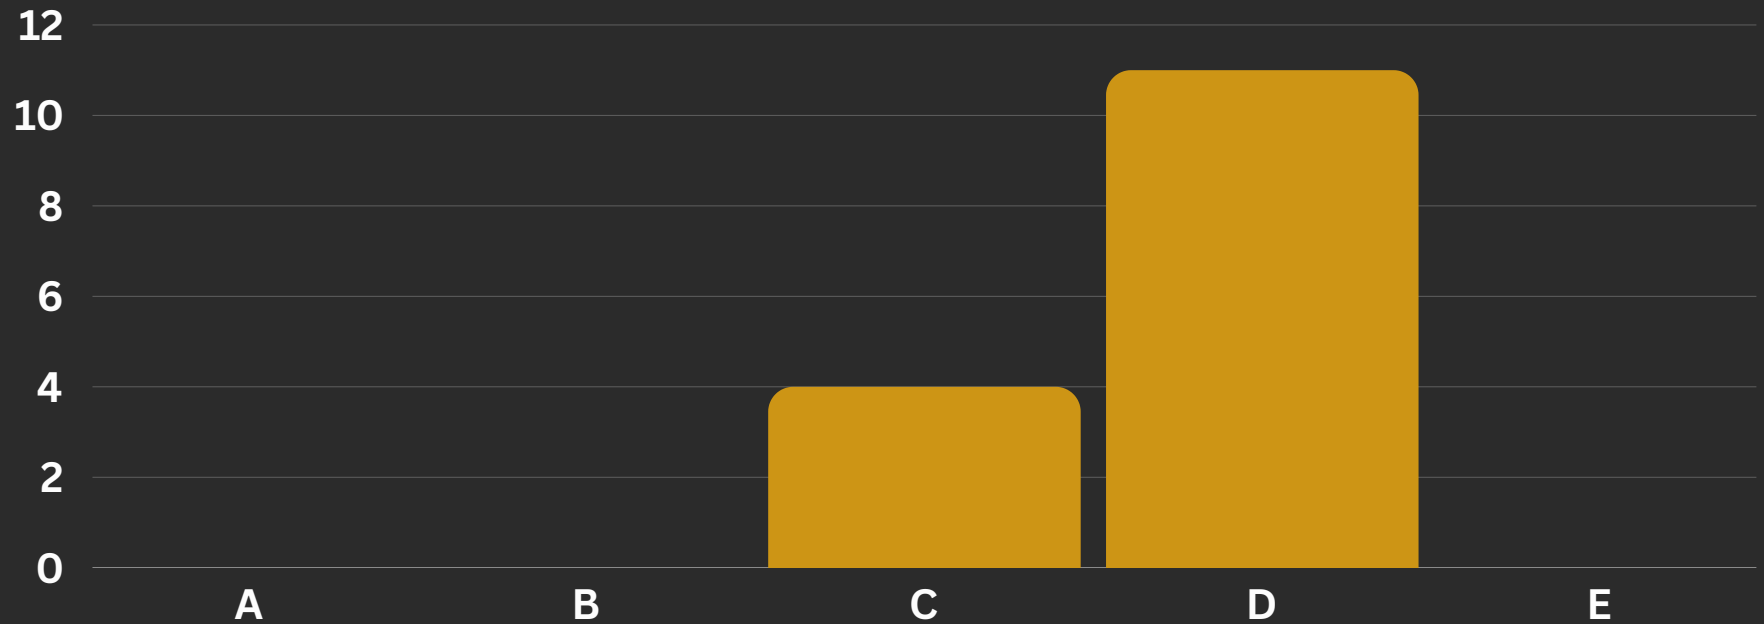

EarthRanger

CONSOLIDATED REPORT

FEBRUARY 24-28, 2025

MONITORING, PATROLLING, AND SURVEILLANCE

MARINE WILDWIFE SIGHTINGS A	INFRASTRUCTURE AND ASSETS B	RESEARCH AND STUDIES C	OUTREACH D	THREATS ON HABITAT E	TOTAL
0	0	4	11	0	15