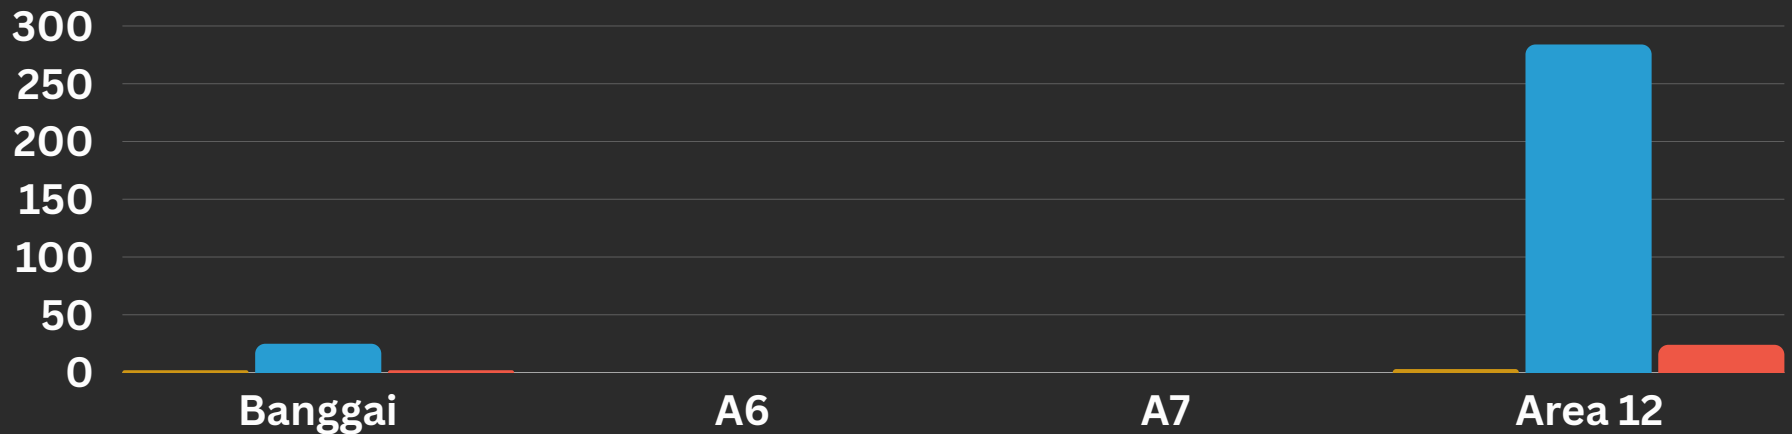

EarthRanger

CONSOLIDATED REPORT

MAY 1-4, 2025

SEABOURN PATROL

MUNICIPALITY	NO. OF PATROLS A	TOTAL KMS B	TOTAL HRS C
<i>Banggai</i>	2	24.91	2
A6	0	0	0
A7	0	0	0
Area 12	3	283.98	24
SUBTOTAL	5	308.89	26