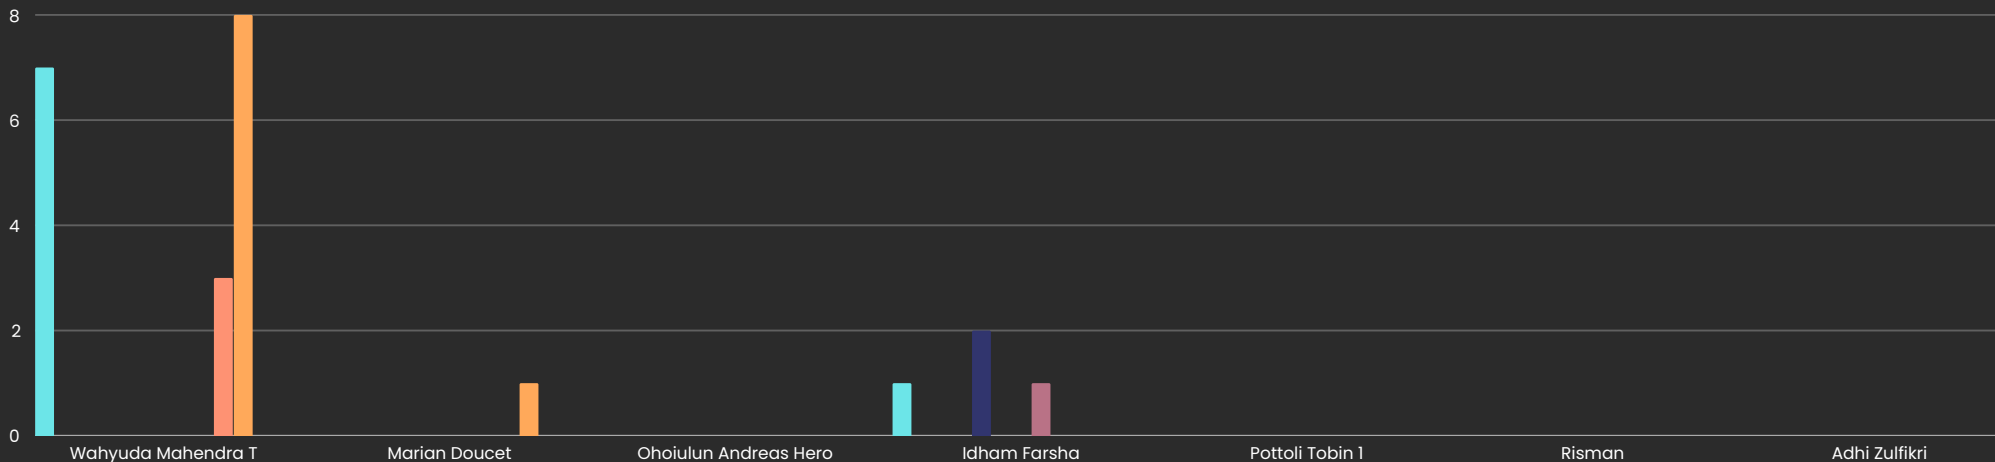

EarthRanger

MAY 1-4, 2025

RANGER PERFORMANCE TASK

LAW ENFORCEMENT AND AND APPREHENSIONS MONITORING, PATROLLING, AND SURVEILLANCE

RANGER	UNREG ILLEGAL FISHING	FISHING IN PROHIBITED AREA (MPA)	TAKING OF PROHIBITED SPECIES	USE OF PROHIBITED GEARS	COMPRESSOR FISHING	OTHERS	DESTRUCTIVE PRACTICES	MARINE WILDLIFE SIGHTINGS	INFRASTRUCTUR E AND ASSETS	RESEARCH AND STUDIES	OUTREACH	THREATS ON HABITAT	SUB TOTAL
Wahyuda Mahendra T	7	0	0	0	0	0	0	0	0	3	8	0	18
Marian Doucet	0	0	0	0	0	0	0	0	0	0	1	0	1
Ohoiun Andreas Hero	0	0	0	0	0	0	0	0	0	0	0	0	0
Idham Farsha	1	0	0	0	2	0	0	1	0	0	0	0	4
Pottoli Tobin I	0	0	0	0	0	0	0	0	0	0	0	0	0
Risman	0	0	0	0	0	0	0	0	0	0	0	0	0
Adhi Zulfikri	0	0	0	0	0	0	0	0	0	0	0	0	0
SUB TOTAL	8	0	0	0	2	0	0	1	0	3	9	0	23