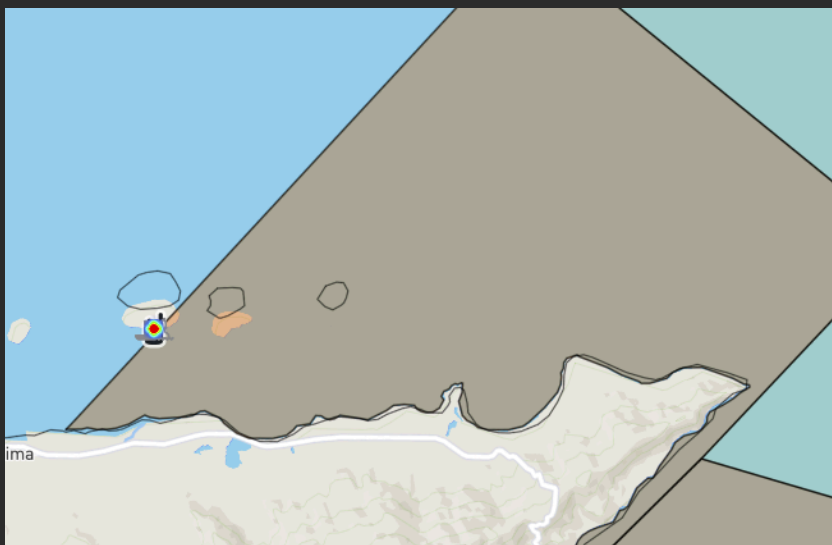

NO. OF PATROLS A	TOTAL KMS B	TOTAL HRS C
8	3	6.55

NO. OF PATROLS A	TOTAL KMS B	TOTAL HRS C
2	24.91	2

A 6

LAW ENFORCEMENT

MONITORING, PATROLLING SURVEILLANCE

A6

FOOT PATROL

SEABOURN PATROL