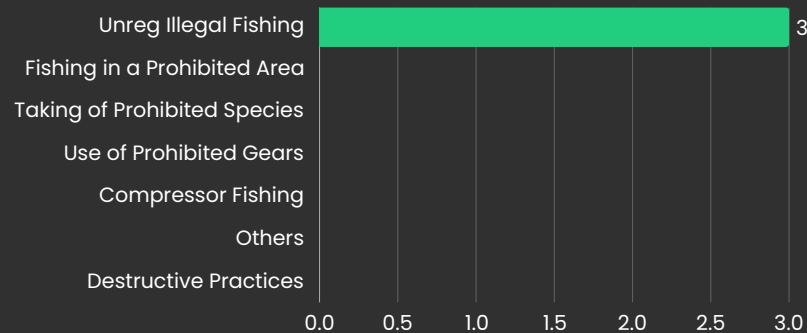

A 6

LAW ENFORCEMENT