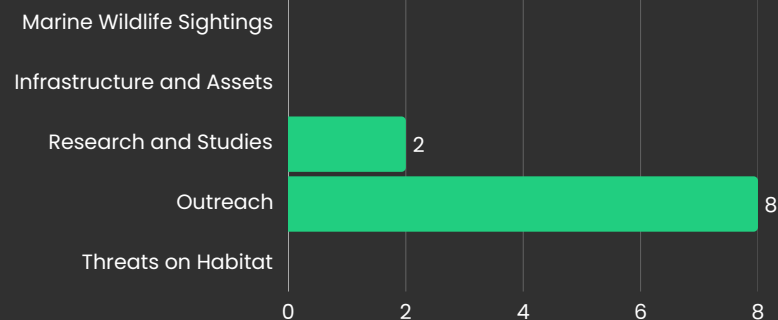

NO. OF PATROLS A	TOTAL KMS B	TOTAL HRS C
8	3	6.55

NO. OF PATROLS A	TOTAL KMS B	TOTAL HRS C
2	24.91	2

A 6

LAW ENFORCEMENT

MONITORING, PATROLLING SURVEILLANCE

A6

FOOT PATROL

SEABOURN PATROL