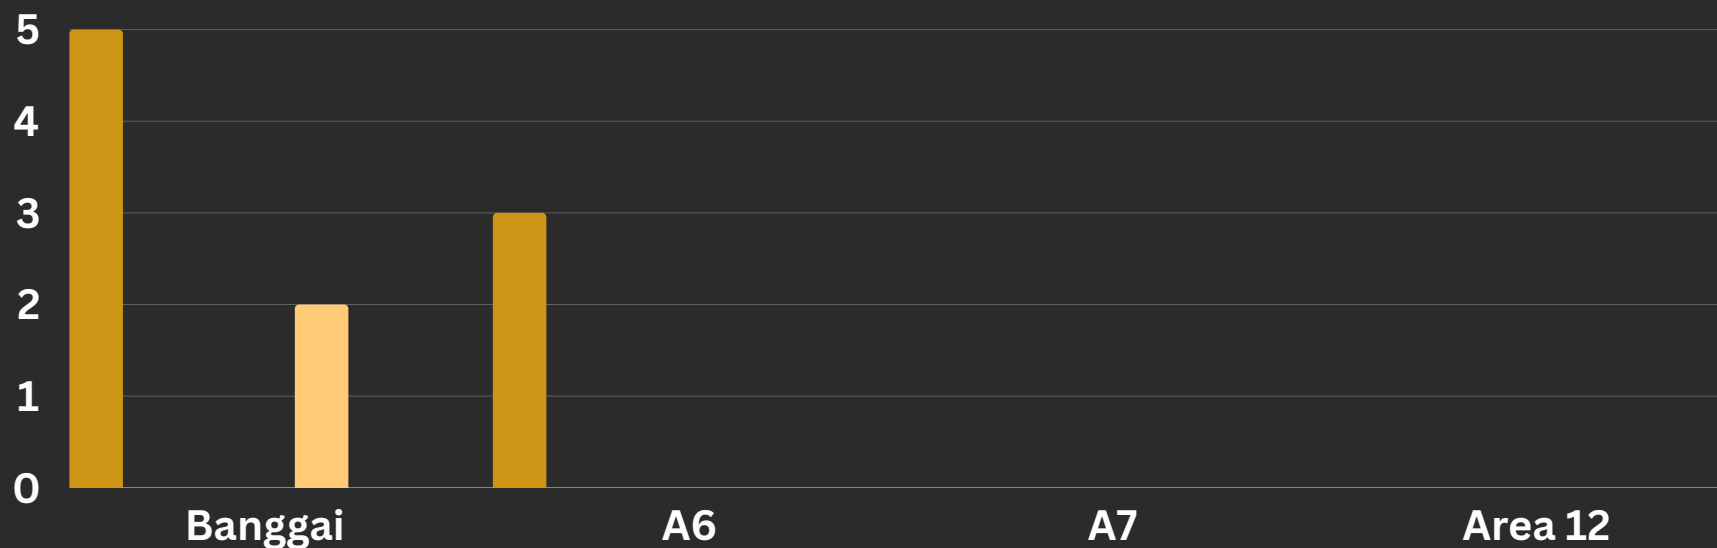

LAW ENFORCEMENT AND APPREHENSIONS

MUNICIPALITY	UNREGISTERED ILLEGAL FISHING A	FISHING IN PROHIBITED AREA (MPA) B	TAKING OF PROHIBITED SPECIES C	USE OF PROHIBITED GEARS D	COMPRESSOR FISHING E	OTHERS F	DESTRUCTIVE PRACTICES G	TOTAL
Banggai	5	0	0	0	2	0	0	7
A6	3	0	0	0	0	0	0	3
A7	0	0	0	0	0	0	0	0
Area 12	0	0	0	0	0	0	0	0
SUBTOTAL	8	0	0	0	2	0	0	10