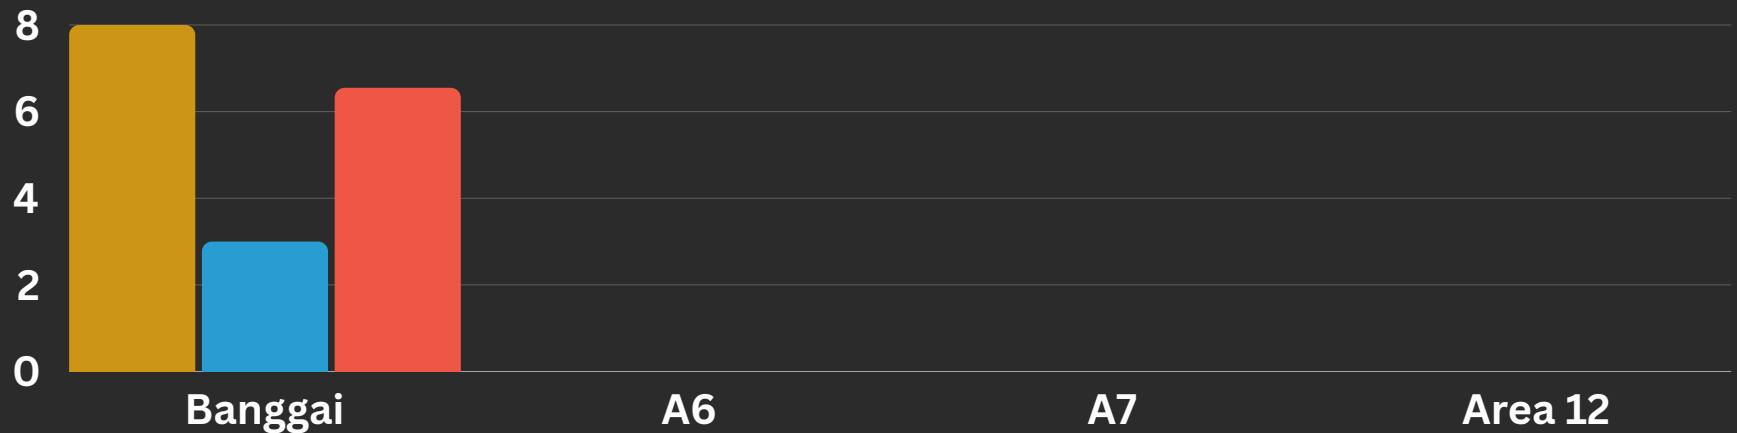

EarthRanger

CONSOLIDATED REPORT

MAY 1-4, 2025

FOOT PATROL

MUNICIPALITY	NO. OF PATROLS A	TOTAL KMS B	TOTAL HRS C
Banggai	8	3	6.55
A6	0	0	0
A7	0	0	0
Area 12	0	0	0
SUBTOTAL	8	3	6.55