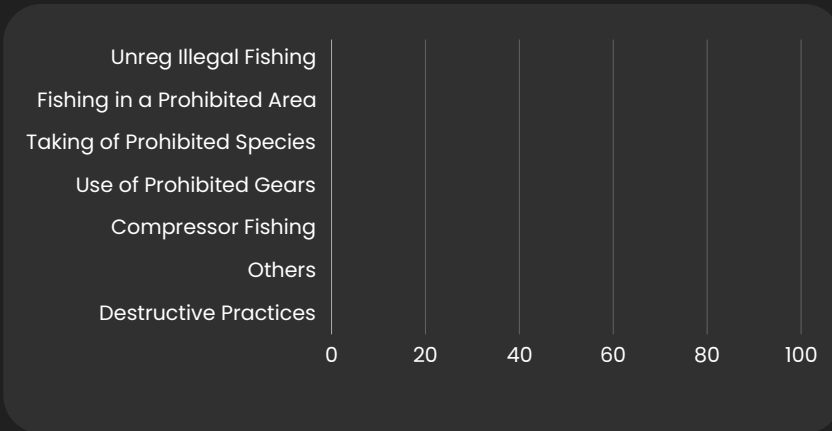

A7

LAW ENFORCEMENT