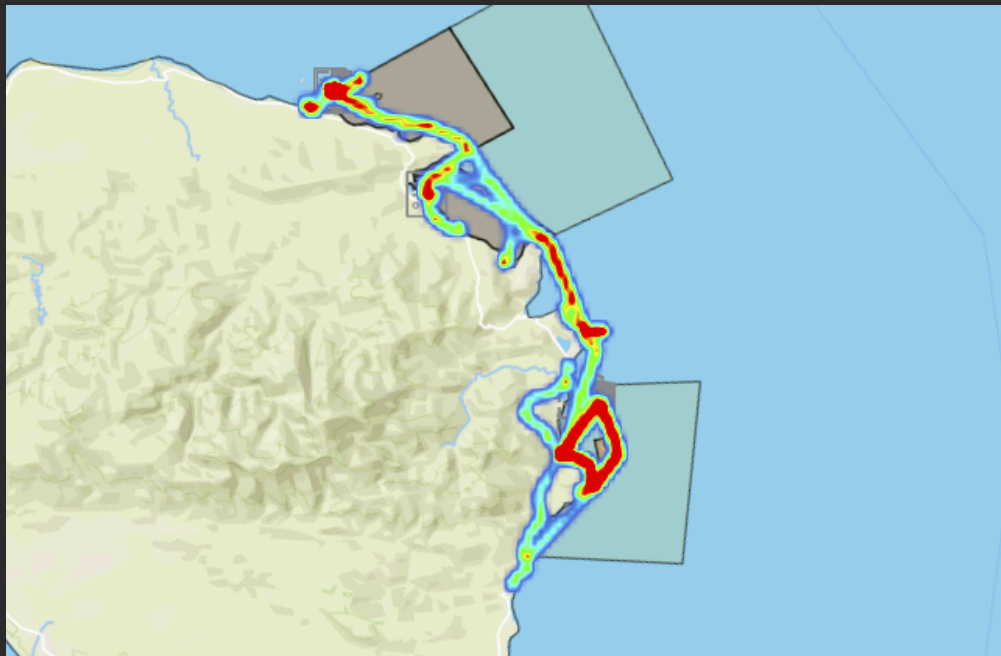

EarthRanger

MAY 1-4, 2025

AREA 12

FOOT PATROL

SEABOURN PATROL

NO. OF PATROLS A	TOTAL KMS B	TOTAL HRS C
0	0	0

NO. OF PATROLS A	TOTAL KMS B	TOTAL HRS C
3	283.98	24