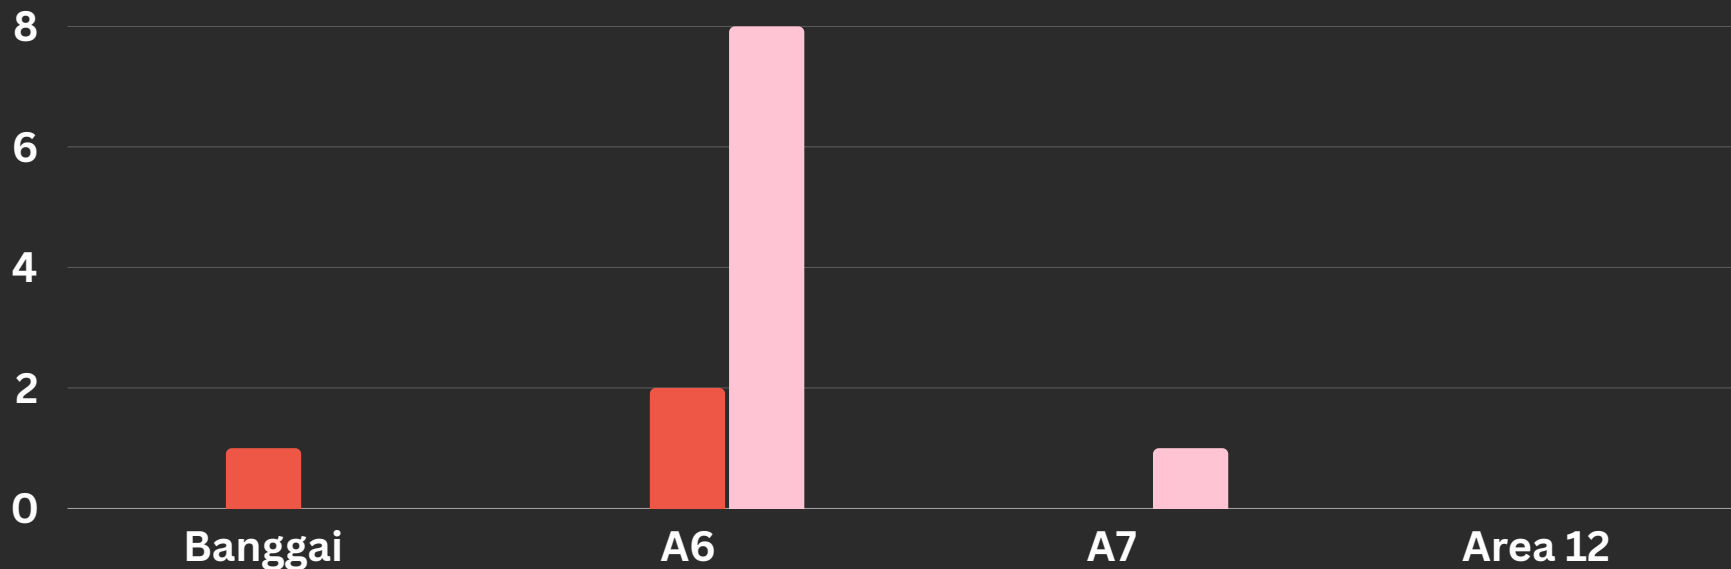

EarthRanger

CONSOLIDATED REPORT

MAY 1-4, 2025

MONITORING, PATROLLING, AND SURVEILLANCE

MUNICIPALITY	MARINE WILDWIFE SIGHTINGS A	INFRASTRUCTURE AND ASSETS B	RESEARCH AND STUDIES C	OUTREACH D	THREATS ON HABITAT E	TOTAL
Banggai	0	0	1	0	0	1
A6	0	0	2	8	0	10
A7	0	0	0	1	0	1
Area 12	0	0	0	0	0	0
SUBTOTAL	0	0	3	9	0	12