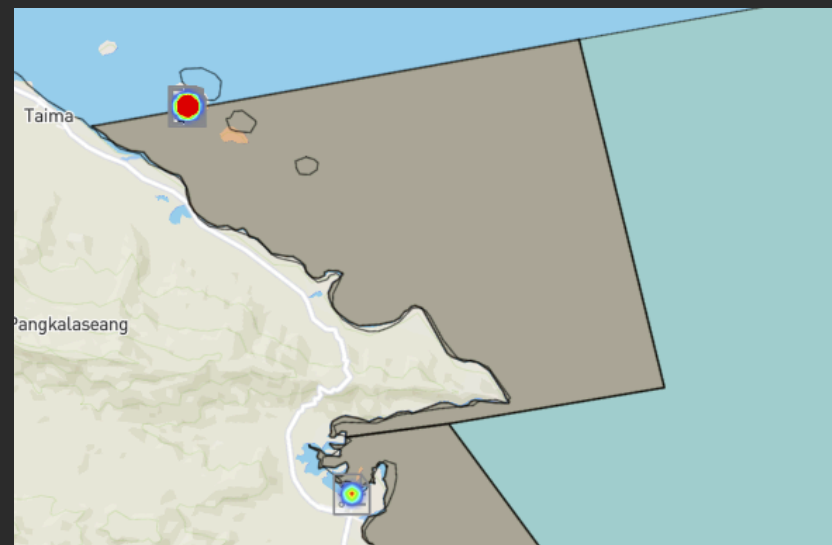

NO. OF PATROLS A	TOTAL KMS B	TOTAL HRS C
8	3	6.55

NO. OF PATROLS A	TOTAL KMS B	TOTAL HRS C
2	24.91	2

A 6

LAW ENFORCEMENT

MONITORING, PATROLLING SURVEILLANCE

A6

FOOT PATROL

SEABOURN PATROL