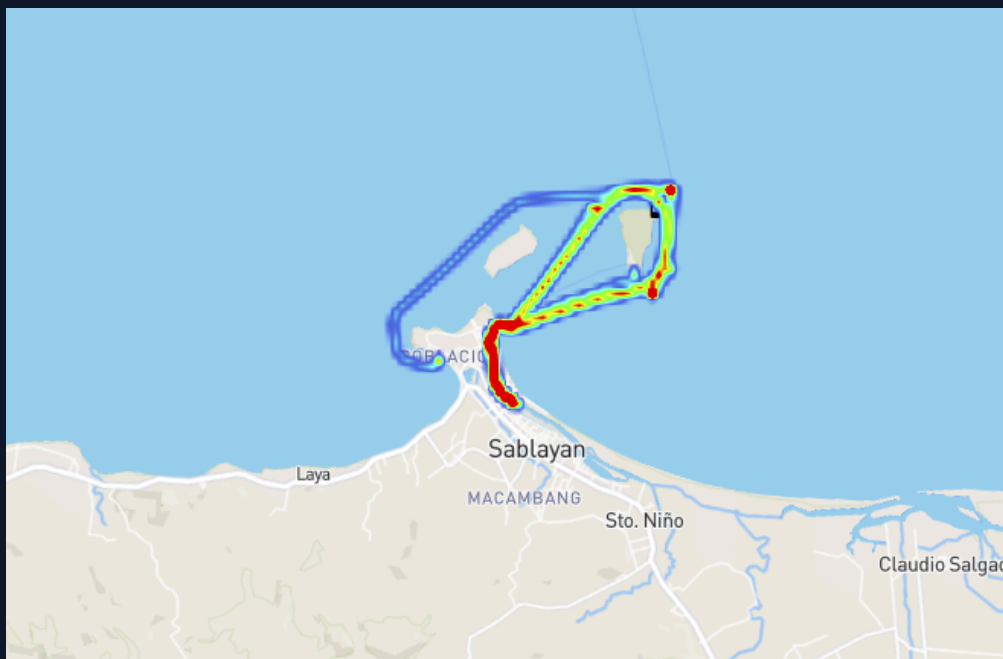

SABLAYAN

FOOT PATROL

NO. OF PATROLS A	TOTAL KMS B	TOTAL HRS C
0	0	0

SEABOURN PATROL

NO. OF PATROLS A	TOTAL KMS B	TOTAL HRS C
5	50.28	20