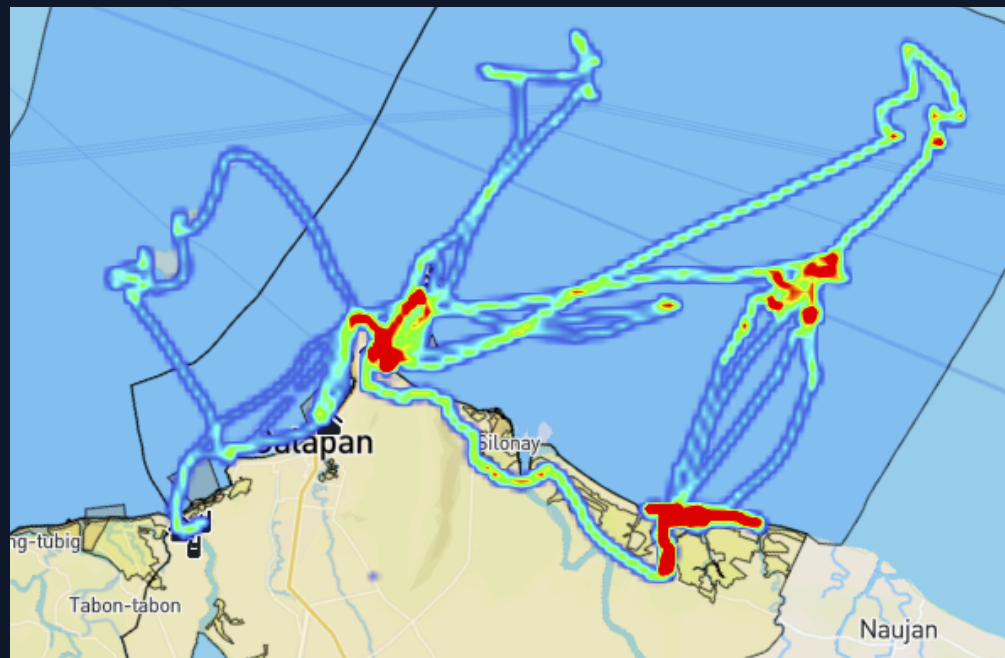

SEABOURN PATROL

NO. OF PATROLS A	TOTAL KMS B	TOTAL HRS C
8	138.35	24.38

BACO

LAW ENFORCEMENT

NO RECORDS FOUND

MONITORING, PATROLLING SURVEILLANCE

NO RECORDS FOUND

BACO