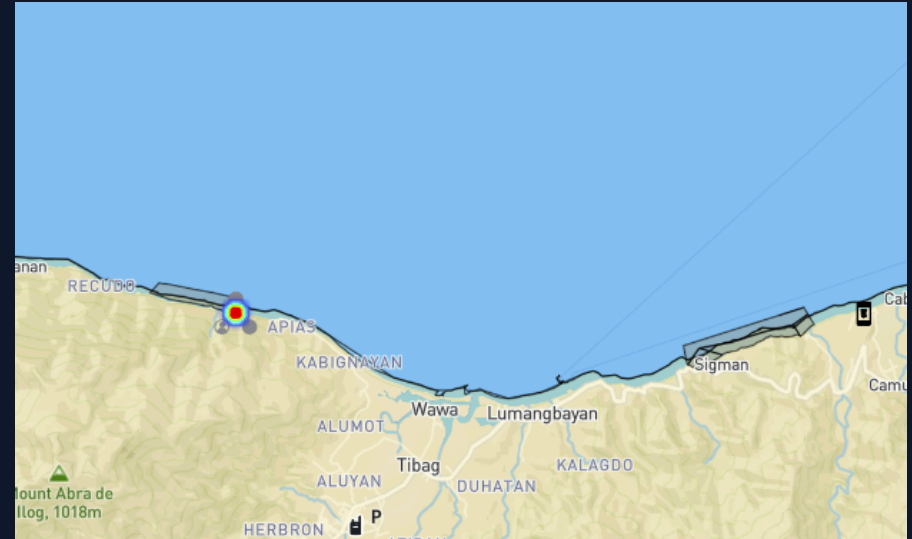

NO RECORDS FOUND