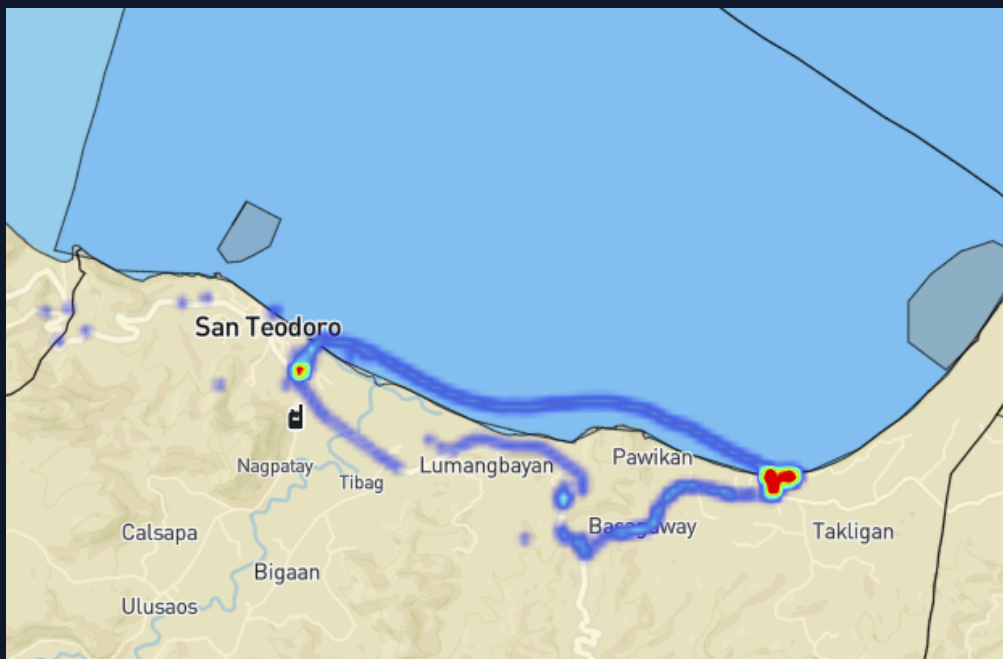

NO RECORDS FOUND

NO RECORDS FOUND

SAN TEODORO

FOOT PATROL

NO. OF PATROLS A	TOTAL KMS B	TOTAL HRS C
2	1.49	14

SEABOURN PATROL

NO. OF PATROLS A	TOTAL KMS B	TOTAL HRS C
1	16.21	3

PUERTO GALERA