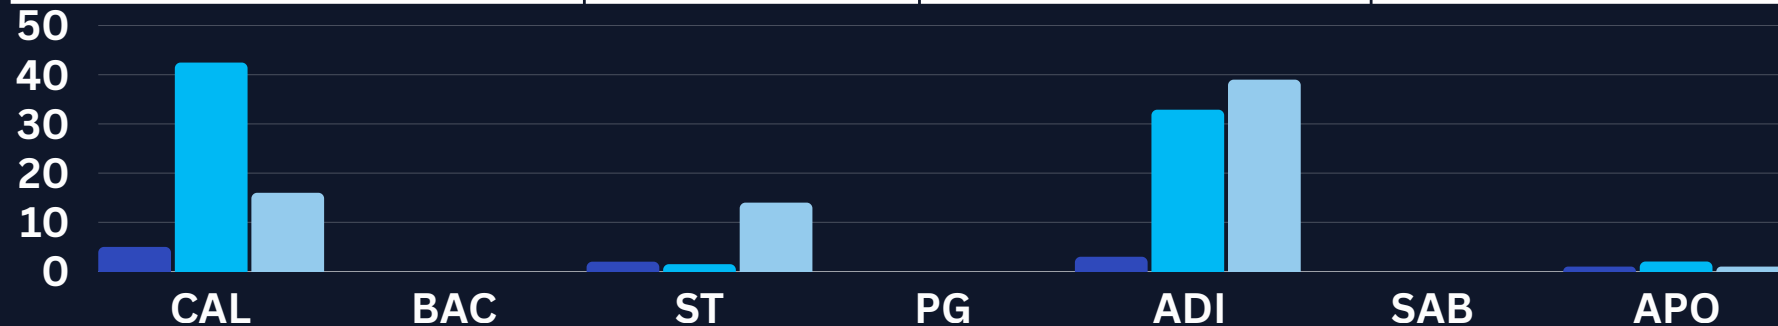

FOOTPATROL

MUNICIPALITY	NO. OF PATROLS	TOTAL KMS	TOTAL HRS
<i>Calapan</i>	5	42.47	16
<i>Baco</i>	0	0	0
<i>San Teodoro</i>	2	1.49	14
<i>Puerto Galera</i>	0	0	0
<i>Abra De Ilog</i>	3	32.89	39
<i>Sabluyan</i>	0	0	0
<i>Apo Reef Park</i>	1	2.03	1
Total	11	78.88	70