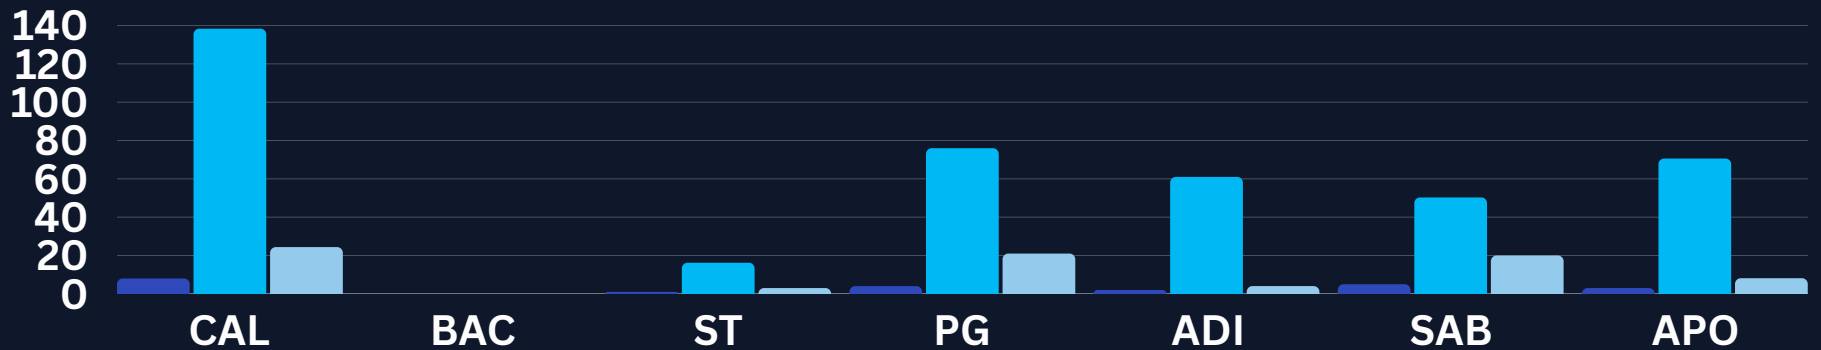

SEABOURN PATROL

MUNICIPALITY	NO. OF PATROLS	TOTAL KMS	TOTAL HRS
<i>Calapan</i>	8	138.35	24.38
<i>Baco</i>	0	0	0
<i>San Teodoro</i>	1	16.21	3
<i>Puerto Galera</i>	4	75.98	21
<i>Abra De Ilog</i>	2	61	4.03
<i>Sabluyan</i>	5	50.28	20
<i>Apo Reef Park</i>	3	70.6	8.14
Total	23	412.42	80.55