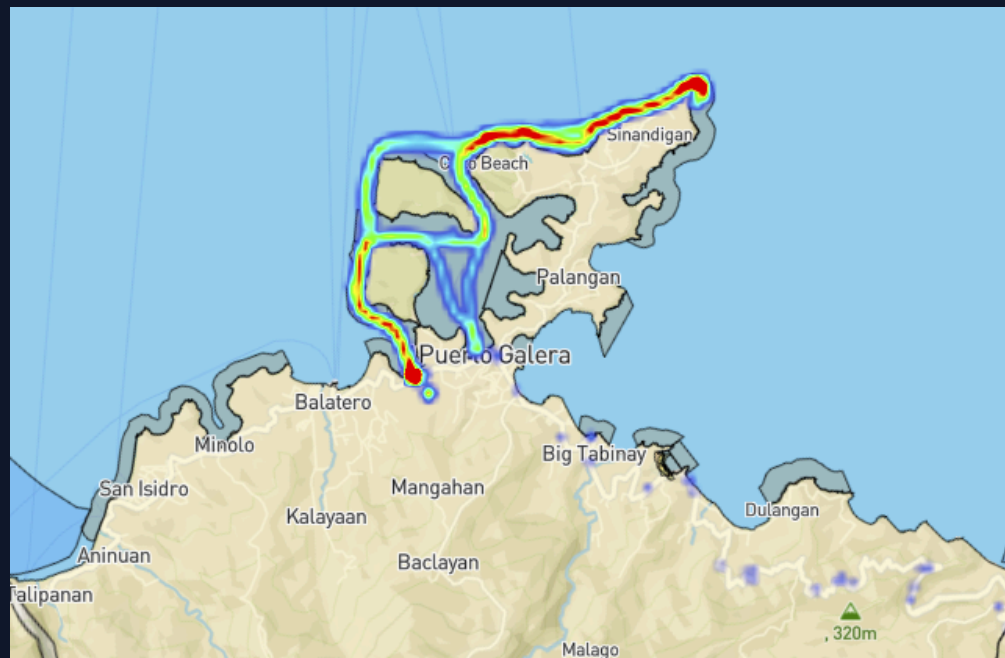

PUERTO GALERA

FOOT PATROL

NO. OF PATROLS A	TOTAL KMS B	TOTAL HRS C
0	0	0

SEABOURN PATROL

NO. OF PATROLS A	TOTAL KMS B	TOTAL HRS C
4	75.98	21