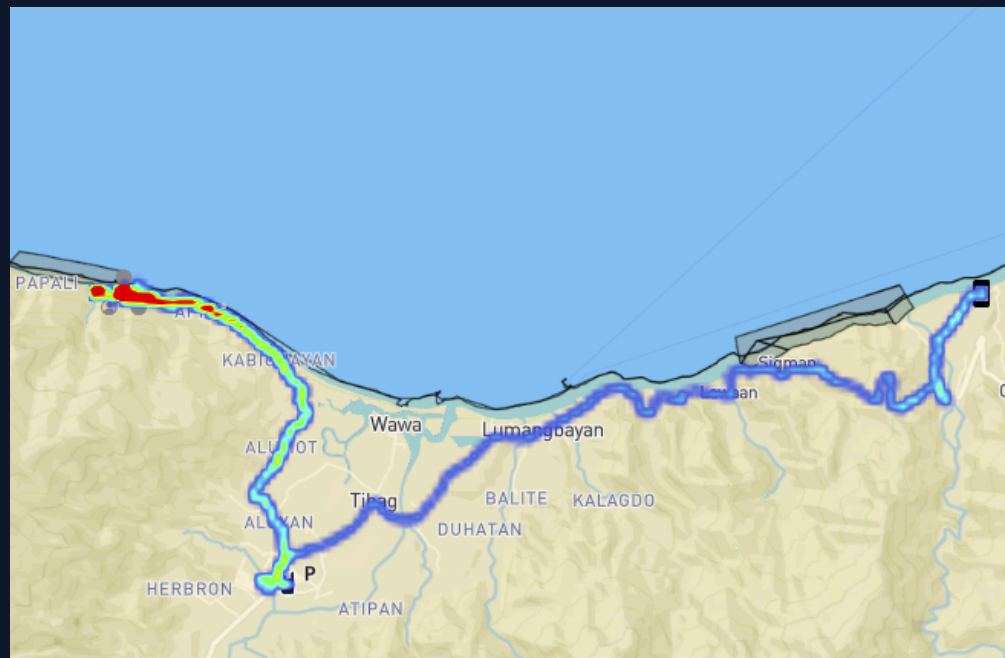

ABRA DE ILOG

FOOT PATROL

NO. OF PATROLS A	TOTAL KMS B	TOTAL HRS C
3	32.89	39

SEABOURN PATROL

NO. OF PATROLS A	TOTAL KMS B	TOTAL HRS C
2	61	4.03