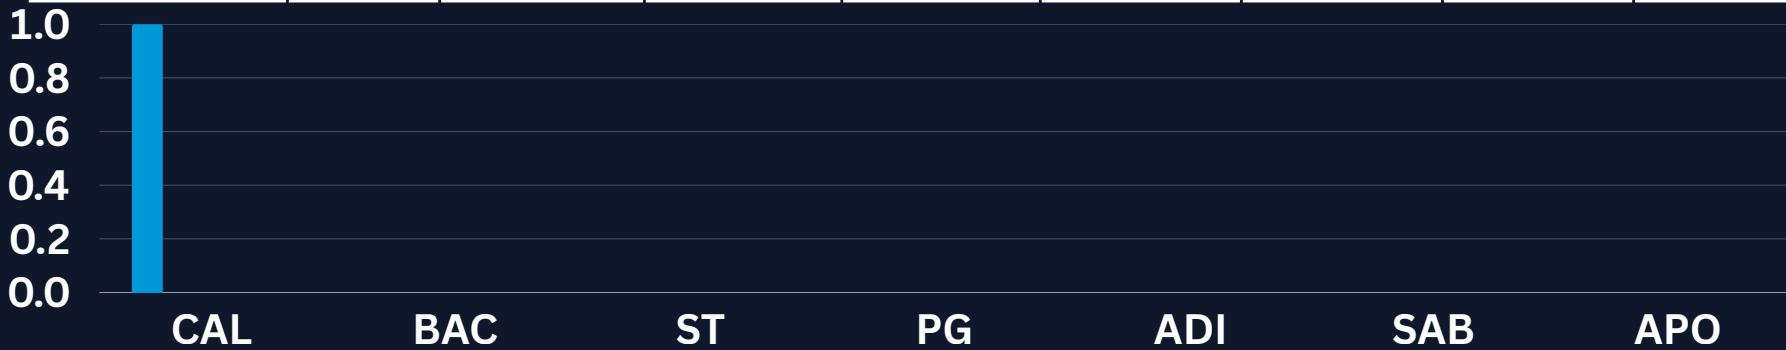

LAW ENFORCEMENT AND APPREHENSIONS

MUNICIPALITY	UNREGISTERED ILLEGAL FISHING	FISHING IN PROHIBITED AREA (MPA)	TAKING OF PROHIBITED SPECIES	USE OF PROHIBITED GEARS	COMPRESSOR FISHING	OTHERS	DESTRUCTIVE PRACTICES	TOTAL PER MUNICIPALITY
<i>Calapan</i>	0	1	0	0	0	0	0	1
<i>Baco</i>	0	0	0	0	0	0	0	0
<i>San Teodoro</i>	0	0	0	0	0	0	0	0
<i>Puerto Galera</i>	0	0	0	0	0	0	0	0
<i>Abra De Ilog</i>	0	0	0	0	0	0	0	0
<i>Sablayan</i>	0	0	0	0	0	0	0	0
<i>Apo Reef Park</i>	0	0	0	0	0	0	0	0
Total per Category	0	1	0	0	0	0	0	1