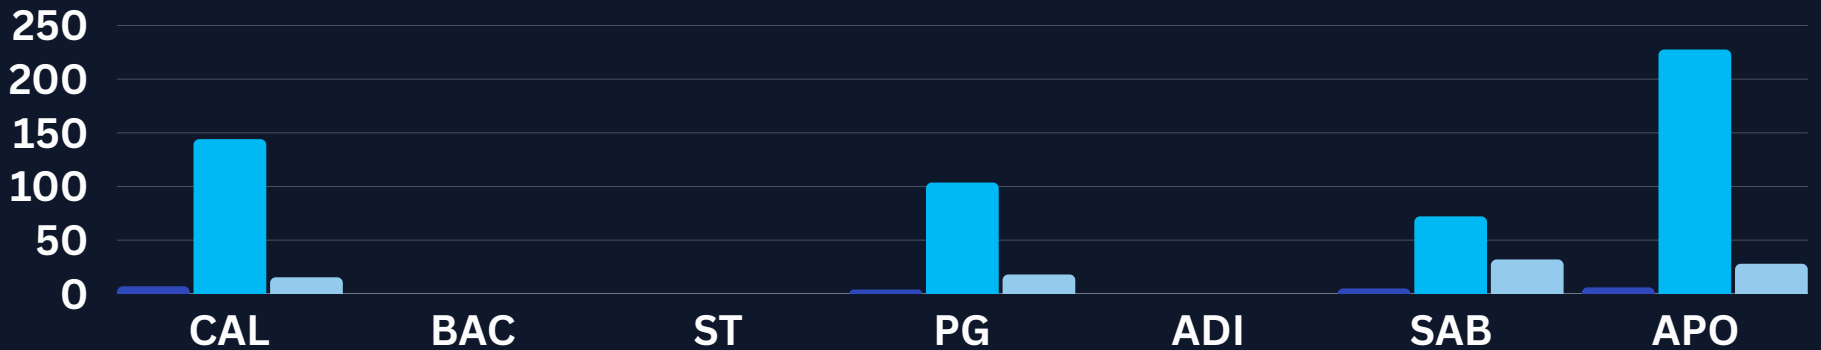

SEABOURN PATROL

MUNICIPALITY	NO. OF PATROLS	TOTAL KMS	TOTAL HRS
<i>Calapan</i>	7	144.12	15.4
<i>Baco</i>	0	0	0
<i>San Teodoro</i>	0	0	0
<i>Puerto Galera</i>	4	103.68	18
<i>Abra De Ilog</i>	0	0	0
<i>Sablayan</i>	5	72.14	32
<i>Apo Reef Park</i>	6	227.64	28
Total	22	547.58	93.4