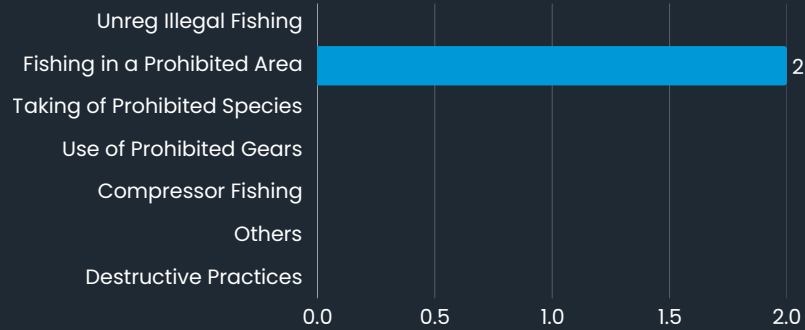

CALAPAN CITY

LAW ENFORCEMENT

MONITORING, PATROLLING SURVEILLANCE

NO RECORDS FOUND

CALAPAN CITY

FOOT PATROL

NO. OF PATROLS A	TOTAL KMS B	TOTAL HRS C
0	0	0

SEABOURN PATROL