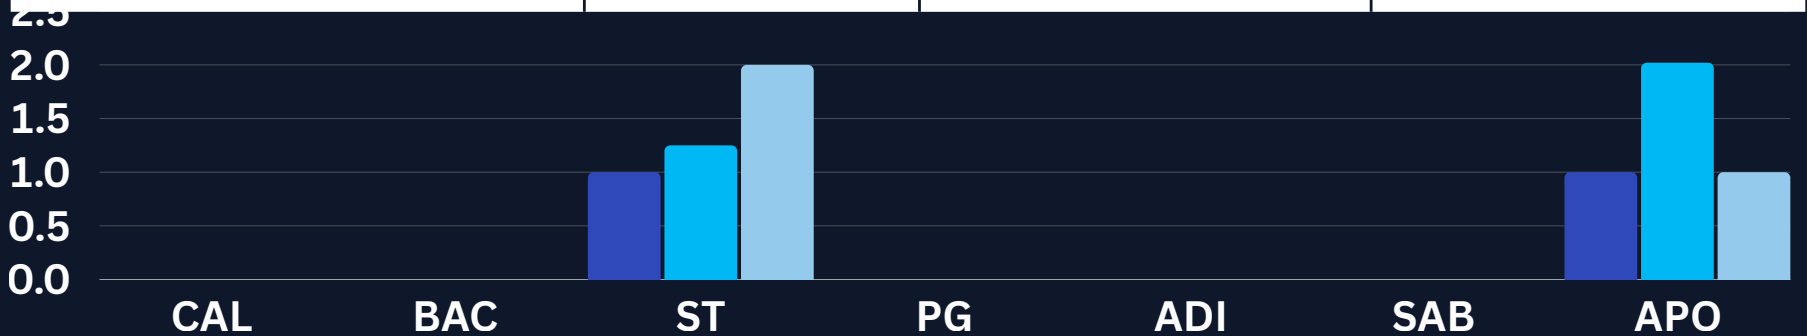

FOOTPATROL

MUNICIPALITY	NO. OF PATROLS	TOTAL KMS	TOTAL HRS
<i>Calapan</i>	0	0	0
<i>Baco</i>	0	0	0
<i>San Teodoro</i>	1	1.25	2
<i>Puerto Galera</i>	0	0	0
<i>Abra De Ilog</i>	0	0	0
<i>Sabluyan</i>	0	0	0
<i>Apo Reef Park</i>	1	2.02	1
Total	2	3.27	3