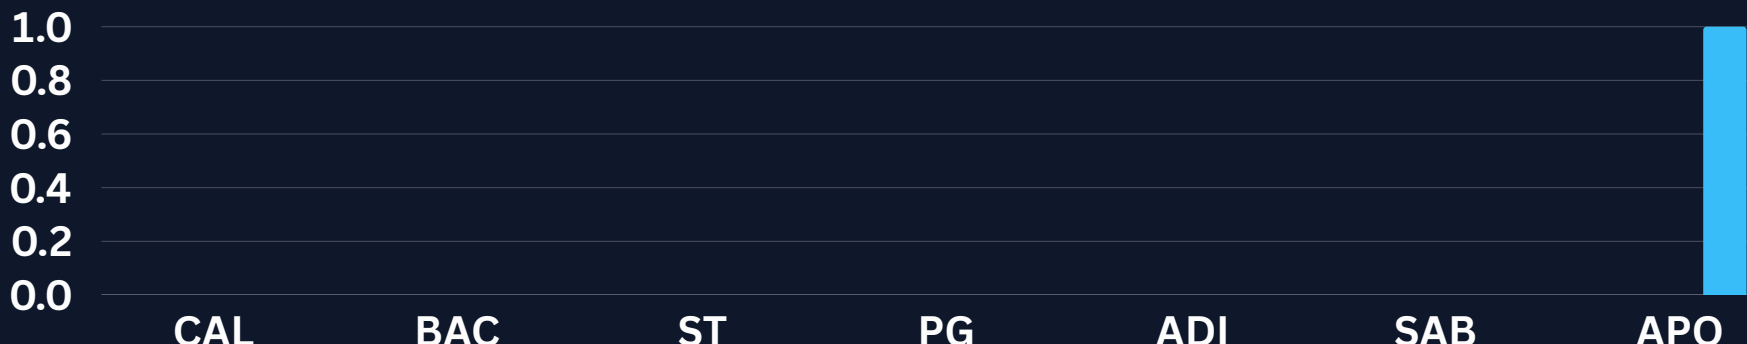

MONITORING, PATROLLING, AND SURVEILLANCE

MUNICIPALITY	MARINE WILDLIFE SIGHTINGS	INFRASTRUCTURE AND ASSETS	RESEARCH AND STUDIES	COMMUNITY SUPPORT	THREATS ON HABITAT	TOTAL PER MUNICIPALITY
<i>Calapan</i>	0	0	0	0	0	0
<i>Baco</i>	0	0	0	0	0	0
<i>San Teodoro</i>	0	0	0	0	0	0
<i>Puerto Galera</i>	0	0	0	0	0	0
<i>Abra De Ilog</i>	0	0	0	0	0	0
<i>Sablayan</i>	0	0	0	0	0	0
<i>Apo Reef Park</i>	0	0	0	1	0	1
Total per Category	0	0	0	1	0	1