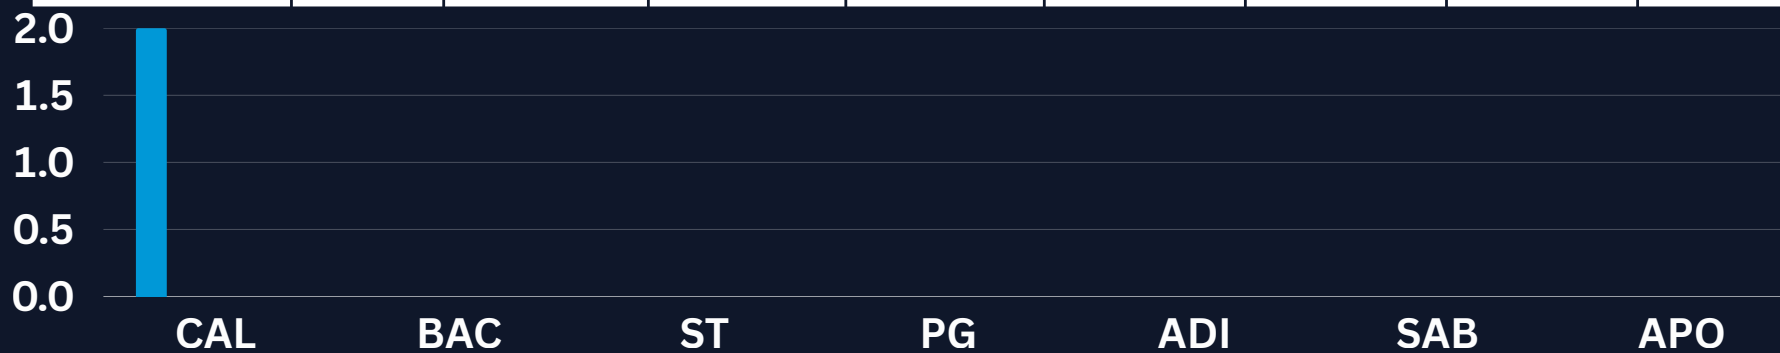

LAW ENFORCEMENT AND APPREHENSIONS

MUNICIPALITY	UNREGISTERED ILLEGAL FISHING	FISHING IN PROHIBITED AREA (MPA)	TAKING OF PROHIBITED SPECIES	USE OF PROHIBITED GEARS	COMPRESSOR FISHING	OTHERS	DESTRUCTIVE PRACTICES	TOTAL PER MUNICIPALITY
<i>Calapan</i>	0	2	0	0	0	0	0	2
<i>Baco</i>	0	0	0	0	0	0	0	0
<i>San Teodoro</i>	0	0	0	0	0	0	0	0
<i>Puerto Galera</i>	0	0	0	0	0	0	0	0
<i>Abra De Ilog</i>	0	0	0	0	0	0	0	0
<i>Sablayan</i>	0	0	0	0	0	0	0	0
<i>Apo Reef Park</i>	0	0	0	0	0	0	0	0
Total per Category	0	2	0	0	0	0	0	2