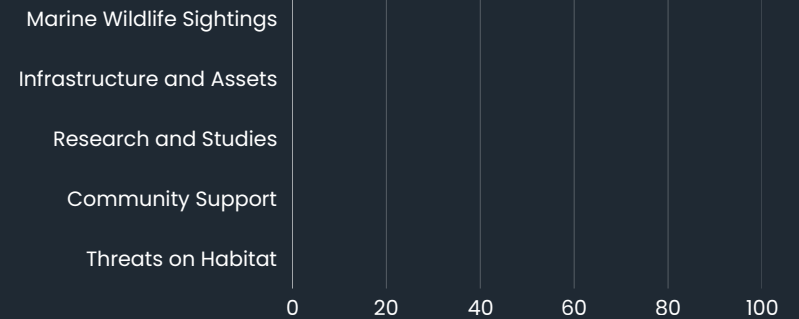

CALAPAN CITY

LAW ENFORCEMENT

MONITORING, PATROLLING SURVEILLANCE

NO RECORDS FOUND

CALAPAN CITY

FOOT PATROL

NO. OF PATROLS A	TOTAL KMS B	TOTAL HRS C
0	0	0

SEABOURN PATROL