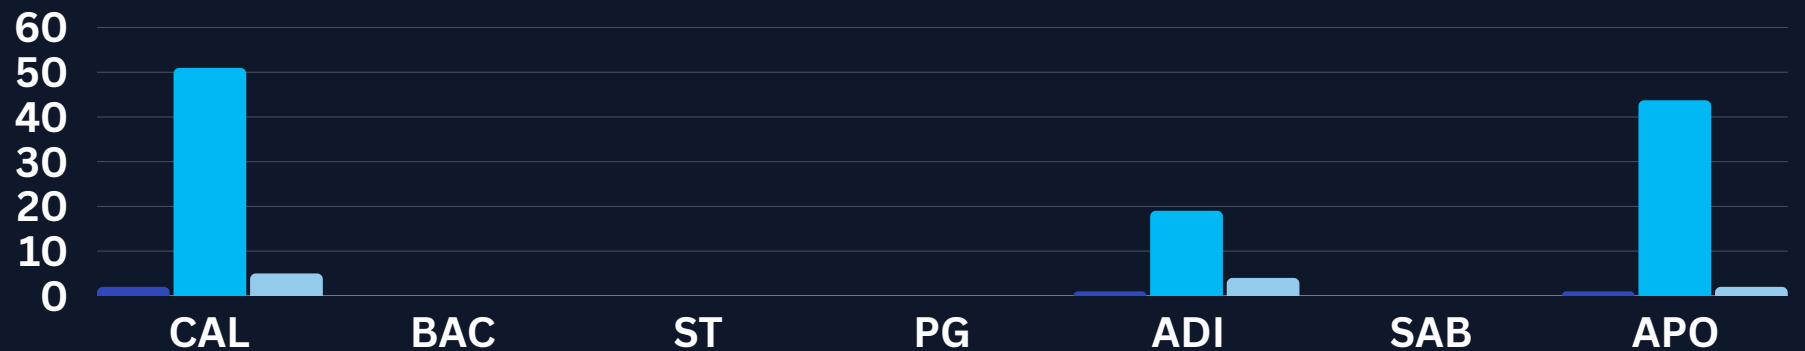

SEABOURN PATROL

MUNICIPALITY	NO. OF PATROLS	TOTAL KMS	TOTAL HRS
<i>Calapan</i>	2	50.97	5
<i>Baco</i>	0	0	0
<i>San Teodoro</i>	0	0	0
<i>Puerto Galera</i>	0	0	0
<i>Abra De Ilog</i>	1	19.02	4
<i>Sabluyan</i>	0	0	0
<i>Apo Reef Park</i>	1	43.73	2
Total	4	113.72	11