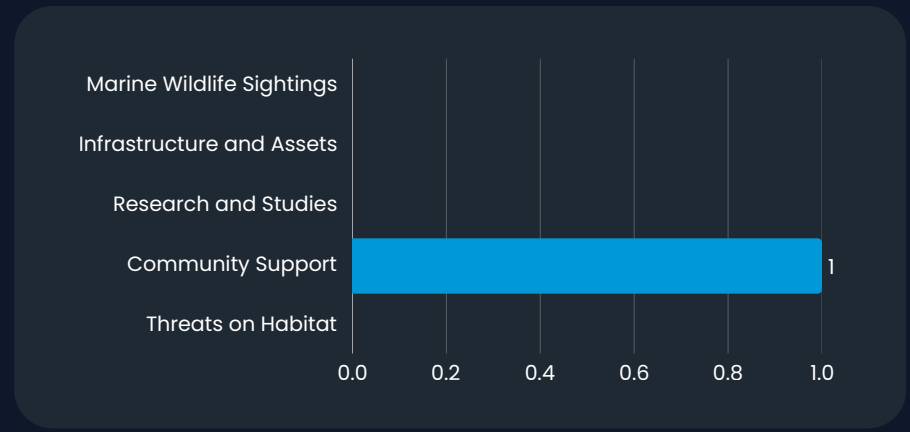

MONITORING, PATROLLING SURVEILLANCE