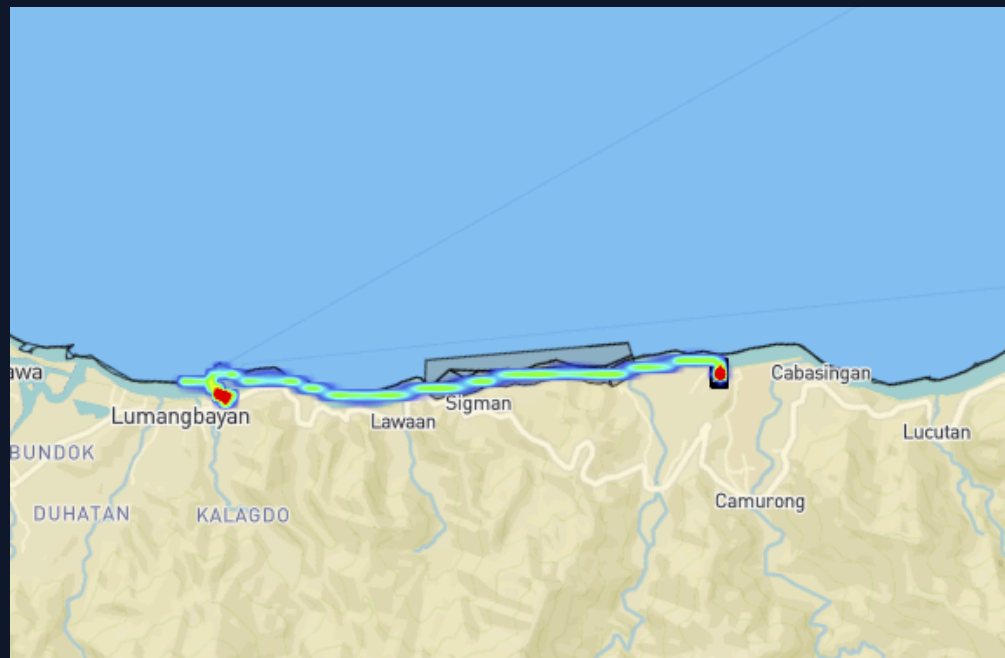

ABRA DE ILOG

FOOT PATROL

NO. OF PATROLS A	TOTAL KMS B	TOTAL HRS C
0	0	0

SEABOURN PATROL

NO. OF PATROLS A	TOTAL KMS B	TOTAL HRS C
1	19.02	4