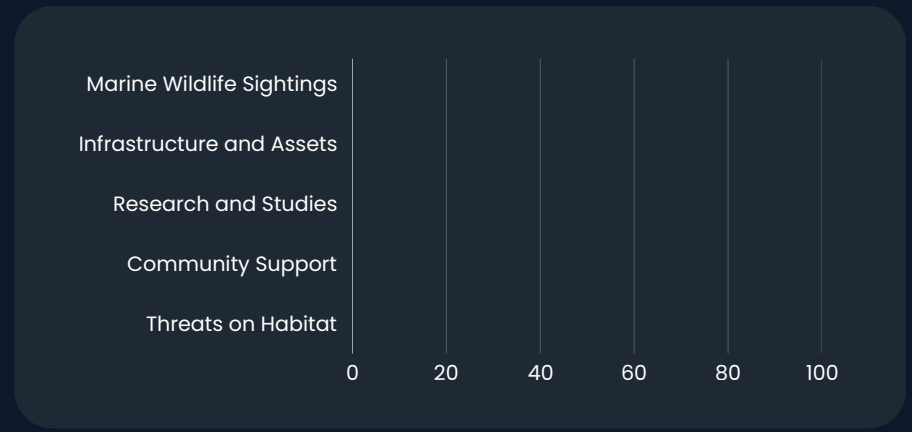

MONITORING, PATROLLING SURVEILLANCE