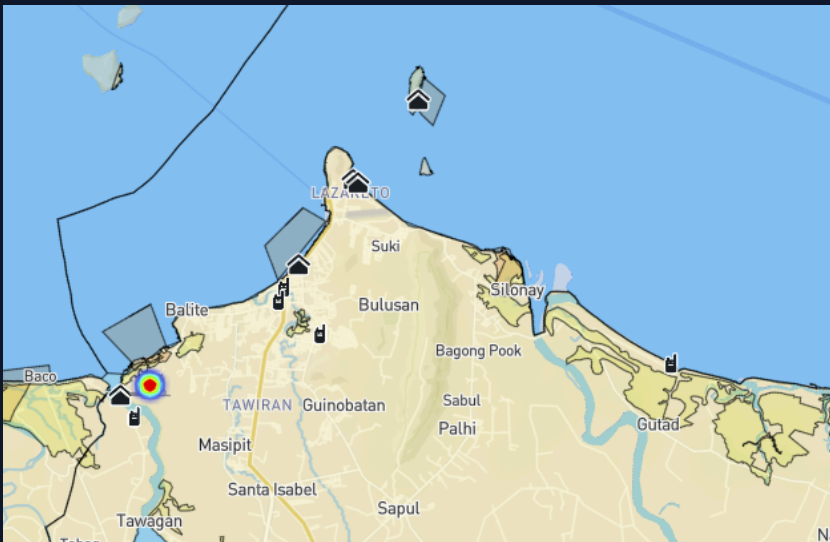

CALAPAN CITY

LAW ENFORCEMENT

MONITORING, PATROLLING SURVEILLANCE

NO RECORDS FOUND

CALAPAN CITY

FOOT PATROL

NO. OF PATROLS A	TOTAL KMS B	TOTAL HRS C
0	0	0

SEABOURN PATROL