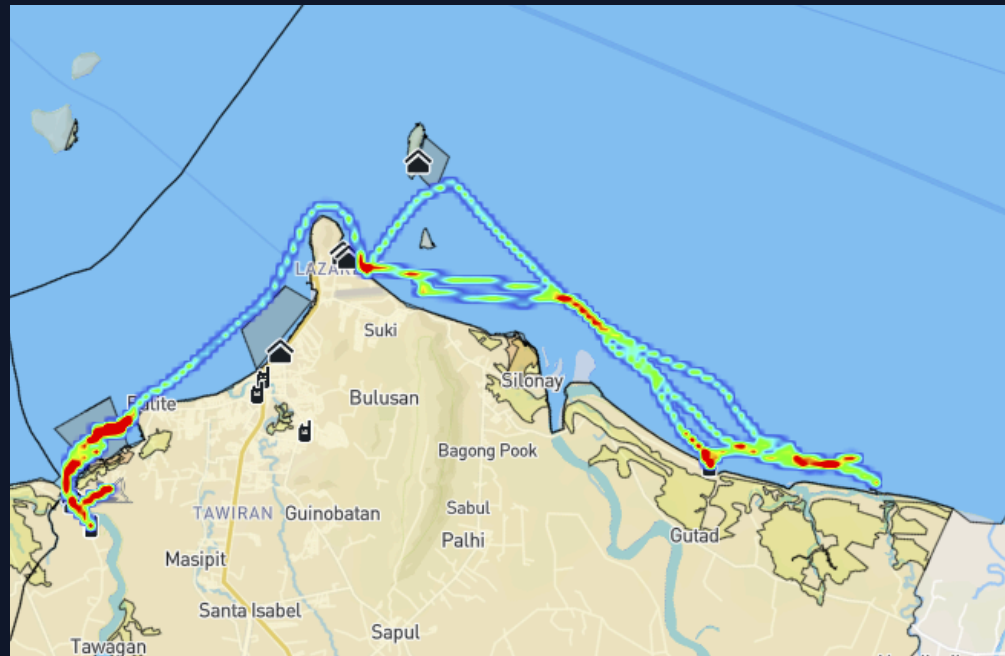

CALAPAN CITY

FOOT PATROL

NO. OF PATROLS A	TOTAL KMS B	TOTAL HRS C
0	0	0

SEABOURN PATROL

NO. OF PATROLS A	TOTAL KMS B	TOTAL HRS C
2	50.97	5