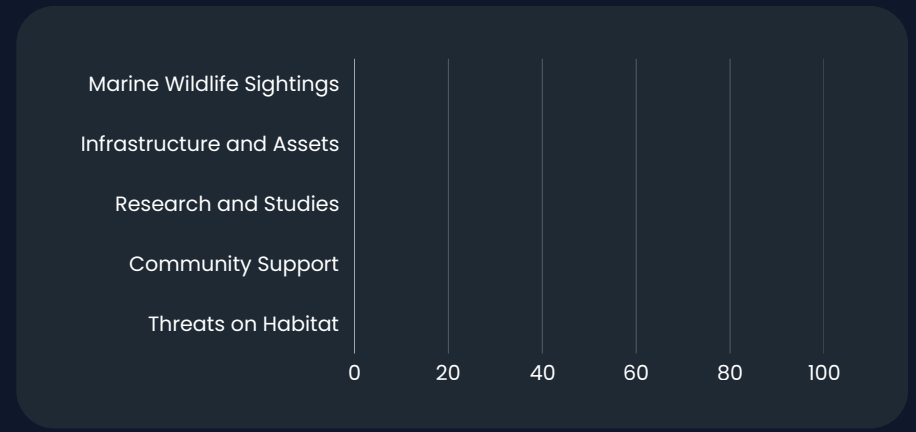

MONITORING, PATROLLING SURVEILLANCE

NO RECORDS FOUND

NO RECORDS FOUND