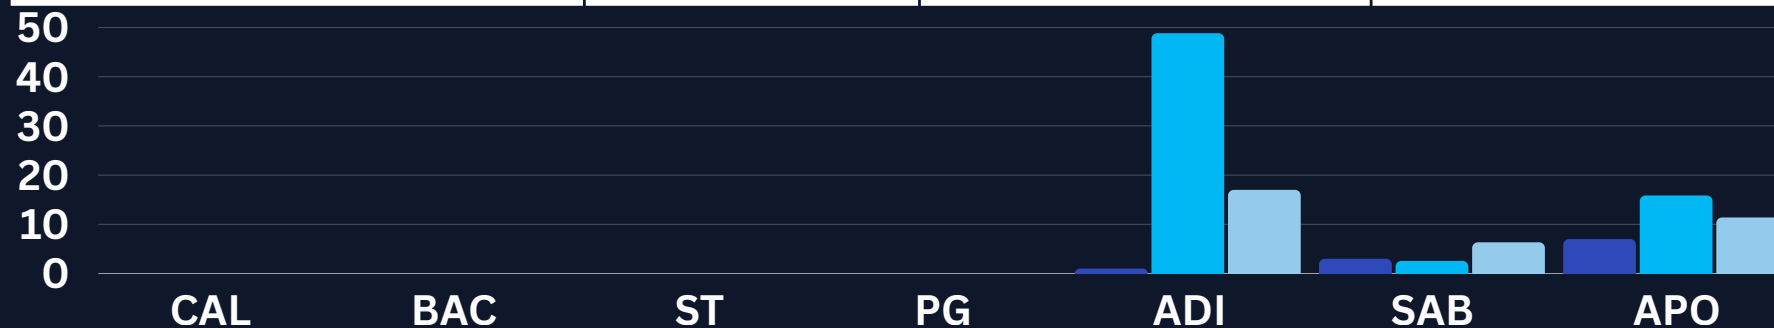

FOOTPATROL

MUNICIPALITY	NO. OF PATROLS	TOTAL KMS	TOTAL HRS
<i>Calapan</i>	0	0	0
<i>Baco</i>	0	0	0
<i>San Teodoro</i>	0	0	0
<i>Puerto Galera</i>	0	0	0
<i>Abra De Ilog</i>	1	48.85	17
<i>Sabluyan</i>	3	2.56	6.34
<i>Apo Reef Park</i>	7	15.86	11.39
Total	11	67.27	34.73