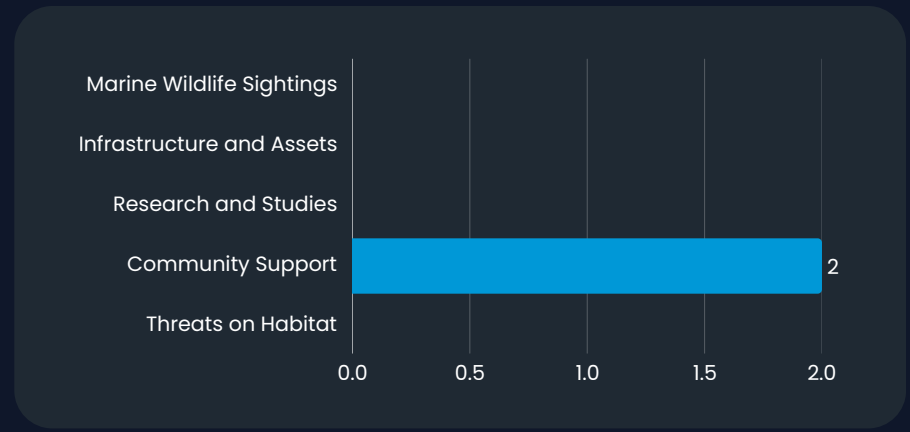

MONITORING, PATROLLING SURVEILLANCE