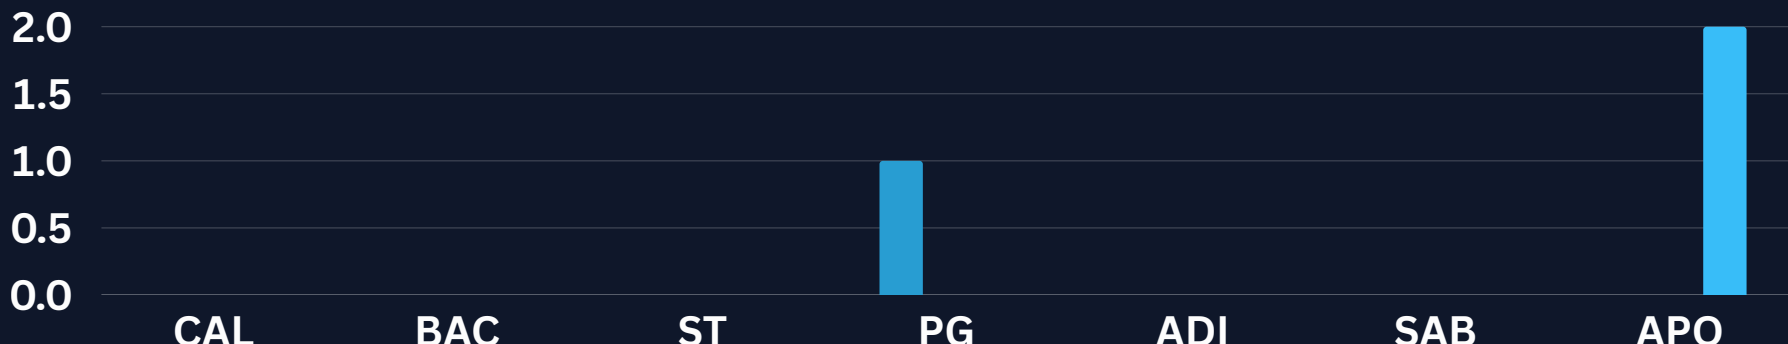

MONITORING, PATROLLING, AND SURVEILLANCE

MUNICIPALITY	MARINE WILDLIFE SIGHTINGS	INFRASTRUCTURE AND ASSETS	RESEARCH AND STUDIES	COMMUNITY SUPPORT	THREATS ON HABITAT	TOTAL PER MUNICIPALITY
<i>Calapan</i>	0	0	0	0	0	0
<i>Baco</i>	0	0	0	0	0	0
<i>San Teodoro</i>	0	0	0	0	0	0
<i>Puerto Galera</i>	0	1	0	0	0	1
<i>Abra De Ilog</i>	0	0	0	0	0	0
<i>Sablayan</i>	0	0	0	0	0	0
<i>Apo Reef Park</i>	0	0	0	2	0	2
Total per Category	0	1	0	2	0	3