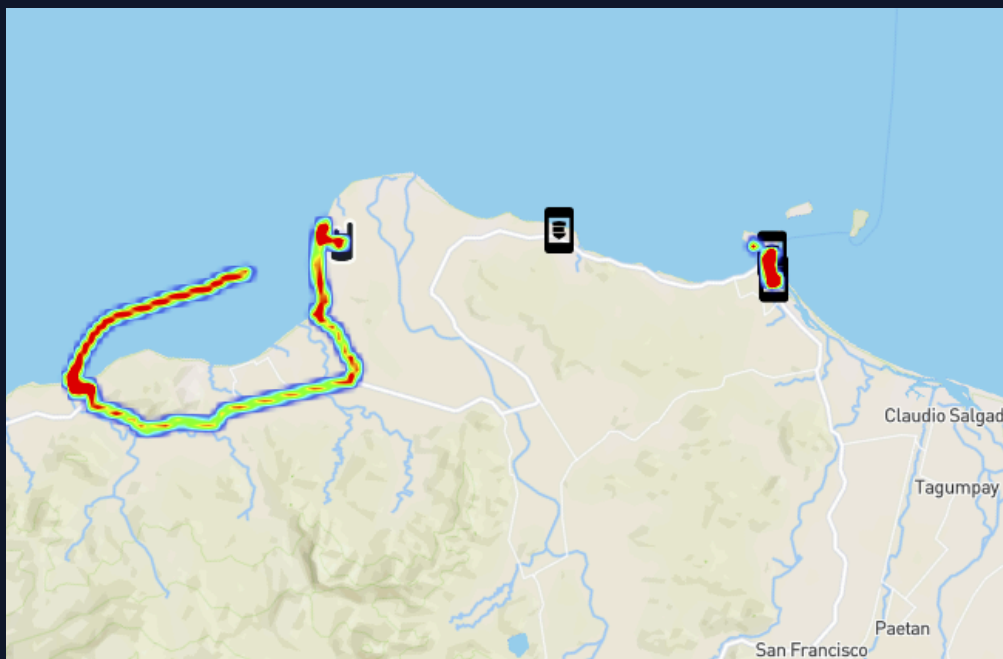

SABLAYAN

FOOT PATROL

NO. OF PATROLS A	TOTAL KMS B	TOTAL HRS C
3	2.56	6.34

SEABOURN PATROL

NO. OF PATROLS A	TOTAL KMS B	TOTAL HRS C
0	0	0