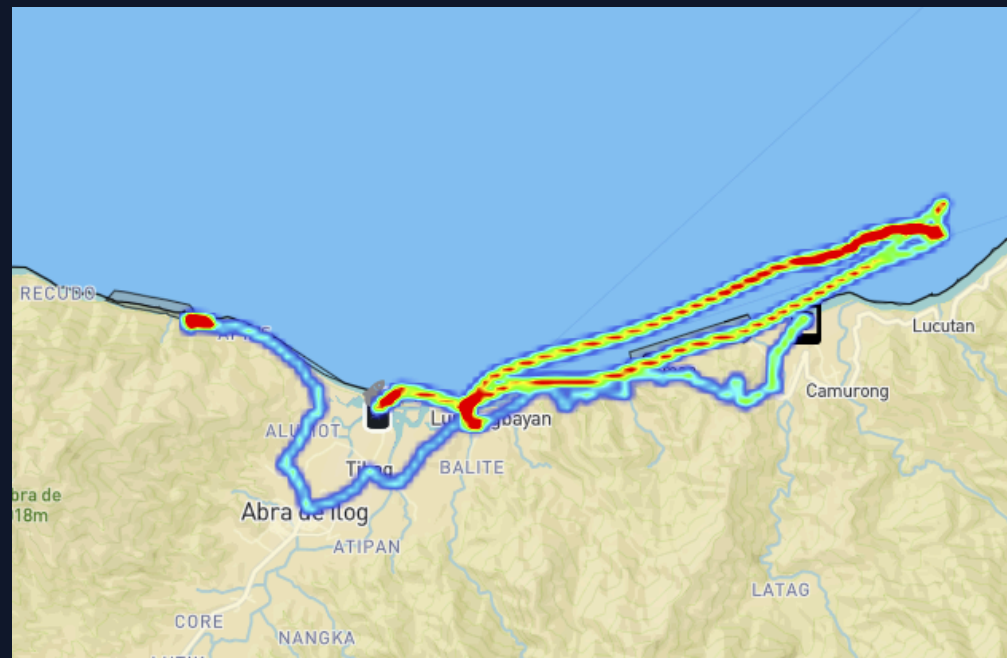

ABRA DE ILOG

FOOT PATROL

NO. OF PATROLS A	TOTAL KMS B	TOTAL HRS C
1	48.85	17

SEABOURN PATROL

NO. OF PATROLS A	TOTAL KMS B	TOTAL HRS C
1	28.53	4