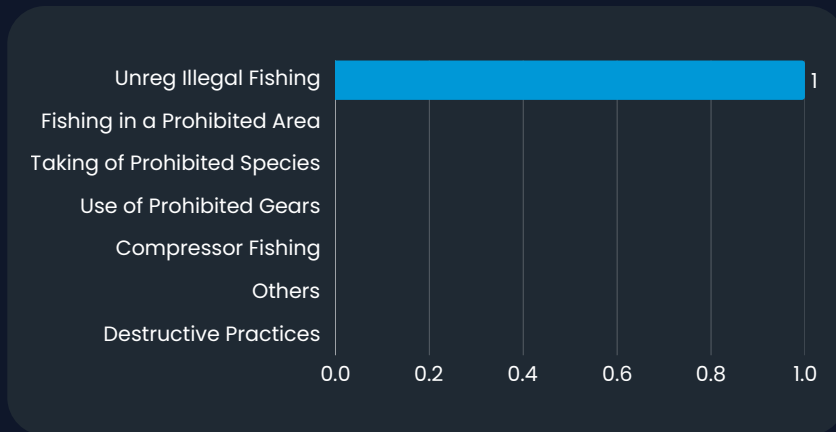

ABRA DE ILOG

LAW ENFORCEMENT